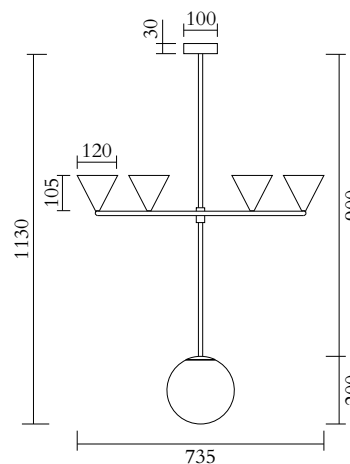

Black structure; white metal cones (white reflectors) 328OL-P01-ME01

White structure; white metal cones (white reflectors) 328OL-P01-ME02

TECHNICAL DETAILS

Cones: 6 x G9 LED 5W max

Globe Ø200: 1 x E27 LED 10W max (US:E26)

110-230V

IP20

Light bulbs not included

NOTE

Flat ceiling attachment is available upon request

MADE IN

Germany

Sizes in mm. Flat attachments available under request. Variations in colour and size are available for some collections, please contact Areti for more details.