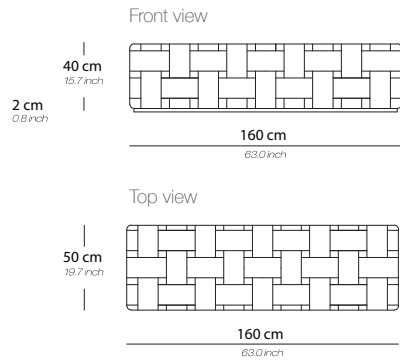

Ottoman 120

Base / Feet / Finish	Fabric (m)	Leather (m ²)	Note
Solid beechwood dark brown	15	30	-
Solid beechwood black	15	30	-

Ottoman 160

Base / Feet / Finish	Fabric (m)	Leather (m ²)	Note
Solid beechwood dark brown	9,5	19	-
Solid beechwood black	9,5	19	-