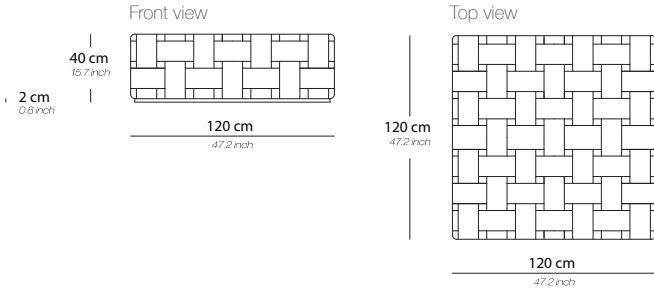

CONRAN

PRODUCT INFORMATION - OTTOMAN

The Conran product line can be tailored to fit your precise size requirements.

Frame	Medium-density fibreboard (MDF)
Frame padding	Felt, fiber and white foam
Feet	Solid beechwood in dark brown or black
Cover	Fixed upholstery in fabric or leather

Ottoman 120

Base / Feet / Finish	Fabric (m)	Leather (m²)	Note
Solid beechwood dark brown	15	30	-
Solid beechwood black	15	30	-