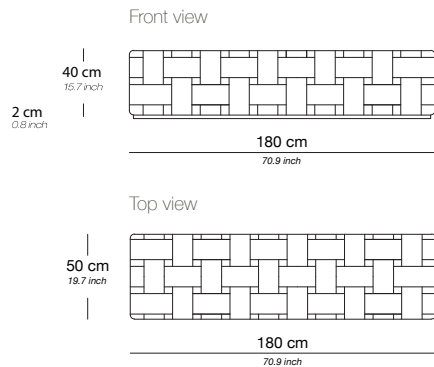

Ottoman 180

Base / Feet / Finish	Fabric (m)	Leather (m²)	Note
Solid beechwood dark brown	10,5	21	-
Solid beechwood black	10,5	21	-