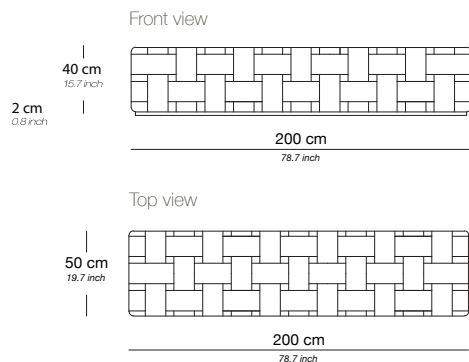

Ottoman 200

Base / Feet / Finish	Fabric (m)	Leather (m²)	Note
Solid beechwood dark brown	11,5	23	-
Solid beechwood black	11,5	23	-