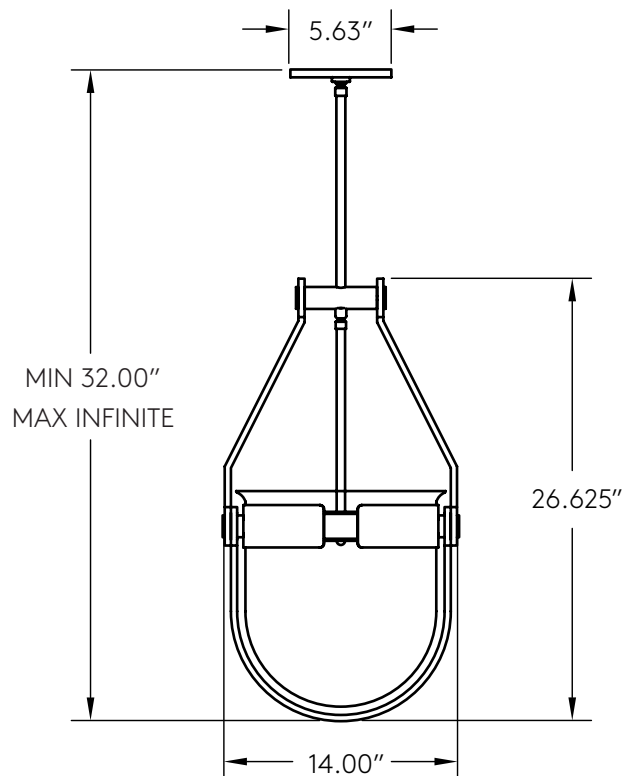

Cuff 12

Shown in **Brushed Steel** with a **Frosted Solid Glass Light Disc** and **12.5" Diameter Glass Bell Jar**

INFO@CKSCOLLECTIVE.COM
WWW.CKSCOLLECTIVE.COM

Cuff 12

AVAILABLE OPTIONS	DIMENSIONS	LAMPING & INFORMATION
<p>Base Brass Pewter Matte Black Matte White</p> <p>Premium 1 Aged Brass August Brass Black Brass Aged Pewter</p> <p>Premium 2 Brushed Nickel Two-Tone Finish</p> <p>Glass Bell Jar Clear</p> <p>Glass Disc Clear Frosted</p> <p>Temperature 2400K 2700K 3000K</p>	<p>Canopy Diameter 5.625" Width..... 14.00" Body Height 26.625" Minimum Height..... 32.00" Maximum Height..... Infinite</p> <p>Weight 27 lbs</p> <p>Driver is designed to be housed inside a standard round ceiling junction box.</p> 	<p>18 watt led 150 watt total incandescent 1500 Lumen Onboard Driver and LED Module LED life of 50,000 hours 27 years of normal use 110V-277V compatible</p> <p>UL listing file #E505276 Product is made to order Compatible with LED Dimmer Switches Rated for Damp Locations</p> <p>Custom abilities and options available. Please inquire sales@riloh.com</p>