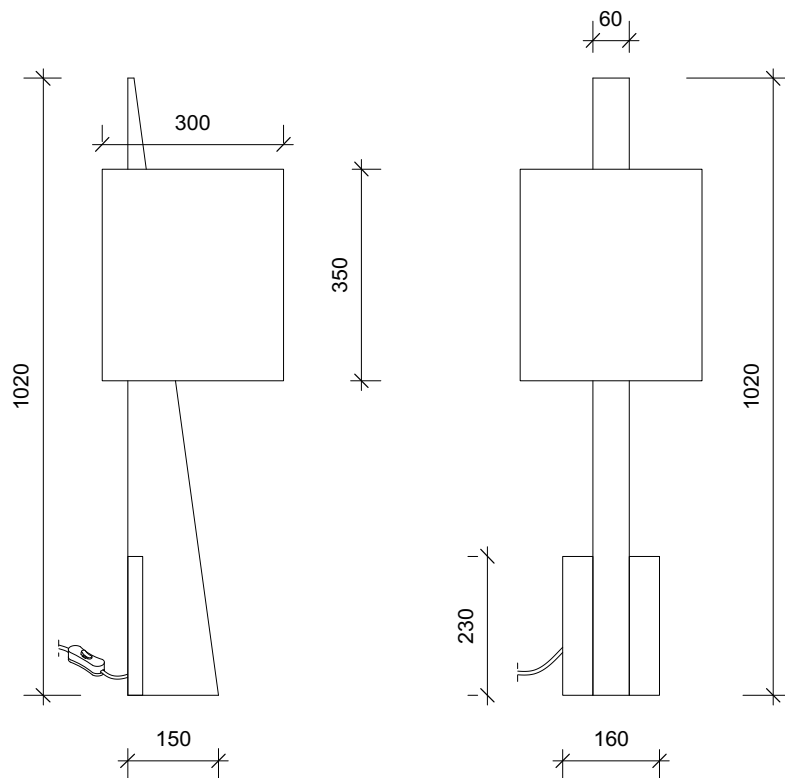

SQUARE IN CIRCLE
S T U D I O

CUT TRIANGLE I – TABLE LAMP

REF TL 020

Inspired by the El Lissitzky poster Beat the Whites with Red Wedge, this oversized triangular wedge table lamp projects through the cotton drum shade. A rectangular marble panel at the base adds extra support. Crafted from brushed grey metal and white marble with a cotton shade.

MATERIAL:
Electroplated Iron/ hand brushed finish

FINISH:
Brushed grey metal/ white cotton/ honed white marble
(Other finishes available)

DIMENSION :

Height	1020mm	40"
Base	150mm x 160mm	6" x 6.2"
Shade dia	300mm	12"
Shade height	350mm	13.7"