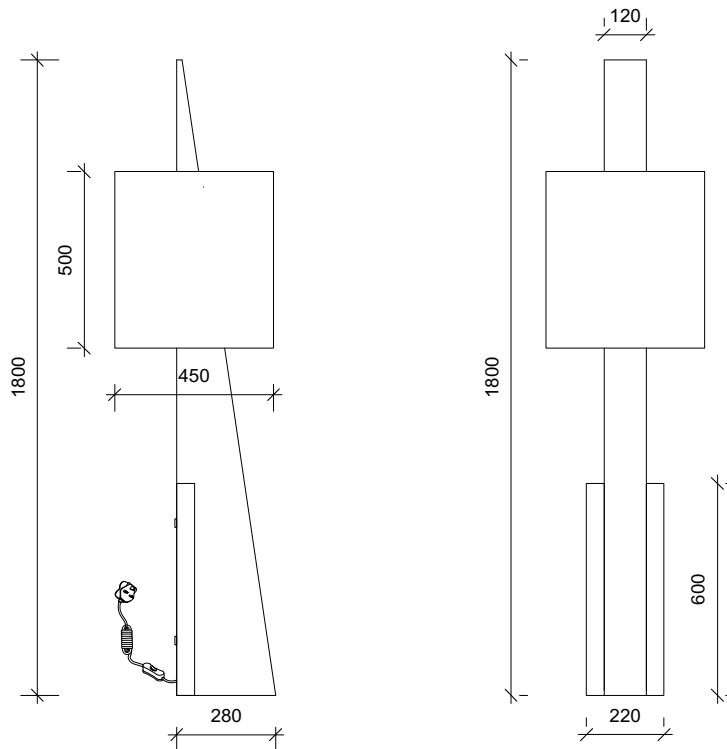

SQUARE IN CIRCLE
S T U D I O

CUT TRIANGLE II – FLOOR LAMP

REF FL 031

Inspired by the El Lissitzky poster Beat the Whites with Red Wedge, this oversized triangular wedge floor lamp projects through the cotton drum shade. A rectangular marble panel at the base adds extra support. Crafted from brushed dark grey metal and white marble with a cotton shade.

MATERIAL:

Electroplated Iron/ hand brushed finish

FINISH:

Brushed grey metal/ white cotton/ honed white marble
(Other finishes available)

DIMENSION :

Height	1800mm	70.8"
Base	280mm x 220mm	11" x 8.6"
Shade dia	450mm	17.7"
Shade height	500mm	19.7"