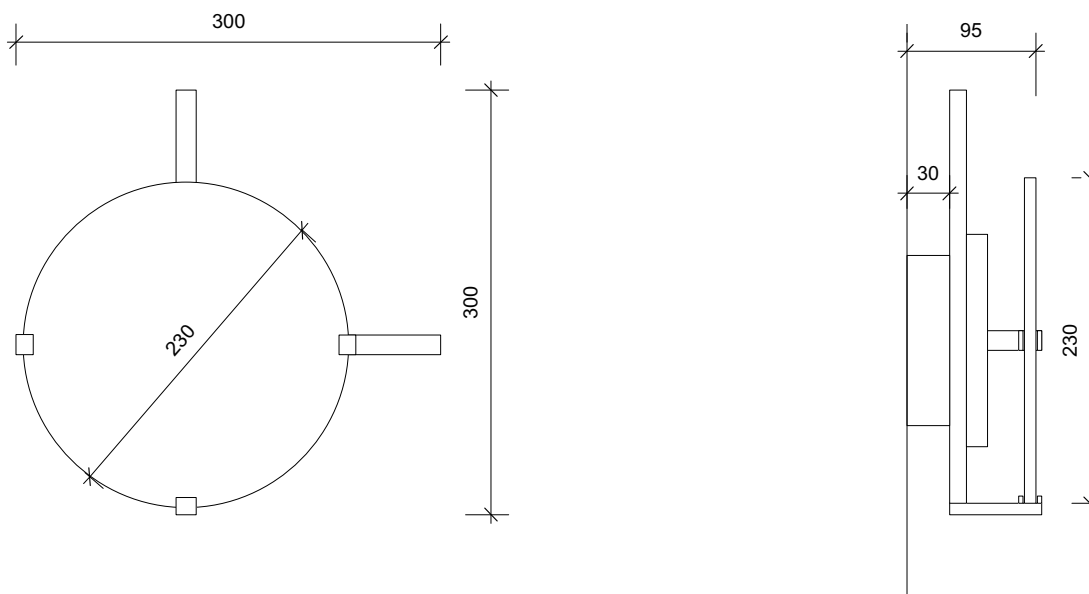

SQUARE IN CIRCLE  
S T U D I O

## DISC – WALL LIGHT

REF WL 007

This disc-shaped wall light comes with a metal bracket attached behind. The two arms of the bracket project beyond the disc horizontally and vertically. The light diffuses softly through the onyx and illuminates spaces with a calm ambience. Shown in a brushed brass finish and white marble.

### DIMENSION :

Height	300mm	11.8"
Width	300mm	11.8"
Disc dia	230mm	7.8"
Projection	95mm	3.7"