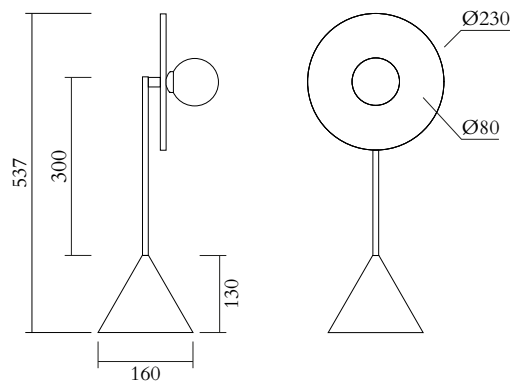

ATELIER ARETI

PRODUCT

Disc and sphere 140
Desk light

MATERIALS AND COLOUR OPTIONS

Powder coated metal; polished brass or chrome; white glass

VERSIONS

Brass disc; black tube and base 140OL-D01-BR01
Brass disc; white tube and base 140OL-D01-BR02
Chrome disc; black tube and base 140OL-D01-CH01
Chrome disc; white tube and base 140OL-D01-CH02

TECHNICAL DETAILS

1 x G9 LED 5W max
Recommended bulb size: diameter 16 mm, total length 47 mm (diameter must be under 20mm)
110-230V
IP20
Light bulb not included

WEIGHT

5 kg

CABLE LENGTH

1,50 m

DIMMABLE

The standard version is not dimmable; for dimmable version, a dimmer must be installed, please contact Areti

MADE IN

Germany

Sizes in mm. Flat attachments available only under request. Variations in colour and size are available for some collections, please contact Areti for more details.

Our collections are hand made and made to order, small irregularities in shape or surface will occur, they are inherent to the hand made process and should not be seen as flaws. For detailed information on any products: contact@atelierareti.com