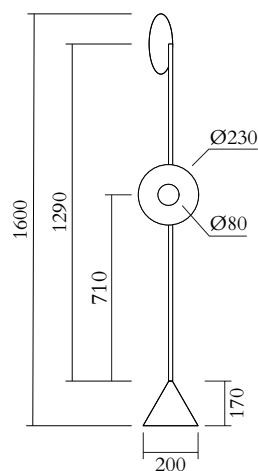

ATELIER ARETI

PRODUCT

Disc and sphere 140
Floor light

MATERIALS AND COLOUR OPTIONS

Powder coated metal; polished brass or chrome; white glass

VERSIONS

Brass disc; black tube and base 140OL-F01-BR01
Brass disc; white tube and base 140OL-F01-BR02
Chrome disc; black tube and base 140OL-F01-CH01
Chrome disc; white tube and base 140OL-F01-CH02

TECHNICAL DETAILS

2 x G9 LED 5W max
Recommended bulb size: diameter 16 mm, total length 47 mm (diameter must be under 20mm)
110-230V
IP20
Light bulbs not included

WEIGHT

10 kg

CABLE LENGTH

2,00 m

DIMMABLE

The standard version is not dimmable; for dimmable version, a dimmer must be installed, please contact Areti

MADE IN

Germany

Sizes in mm. Flat attachments available only under request. Variations in colour and size are available for some collections, please contact Areti for more details.

Our collections are hand made and made to order, small irregularities in shape or surface will occur, they are inherent to the hand made process and should not be seen as flaws. For detailed information on any products: contact@atelierareti.com