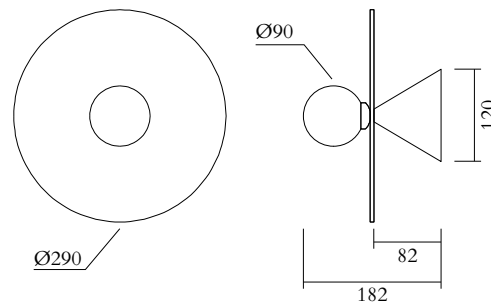

TECHNICAL DETAILS

1 x G9 LED 5W max
110-230V
IP20
Lights bulb not included

NOTE

All glass plates are handmade, the pattern may vary

MADE IN

Germany

Sizes in mm. Flat attachments available on request. Variations in colour and size are available for some collections, please contact Areti for more details.