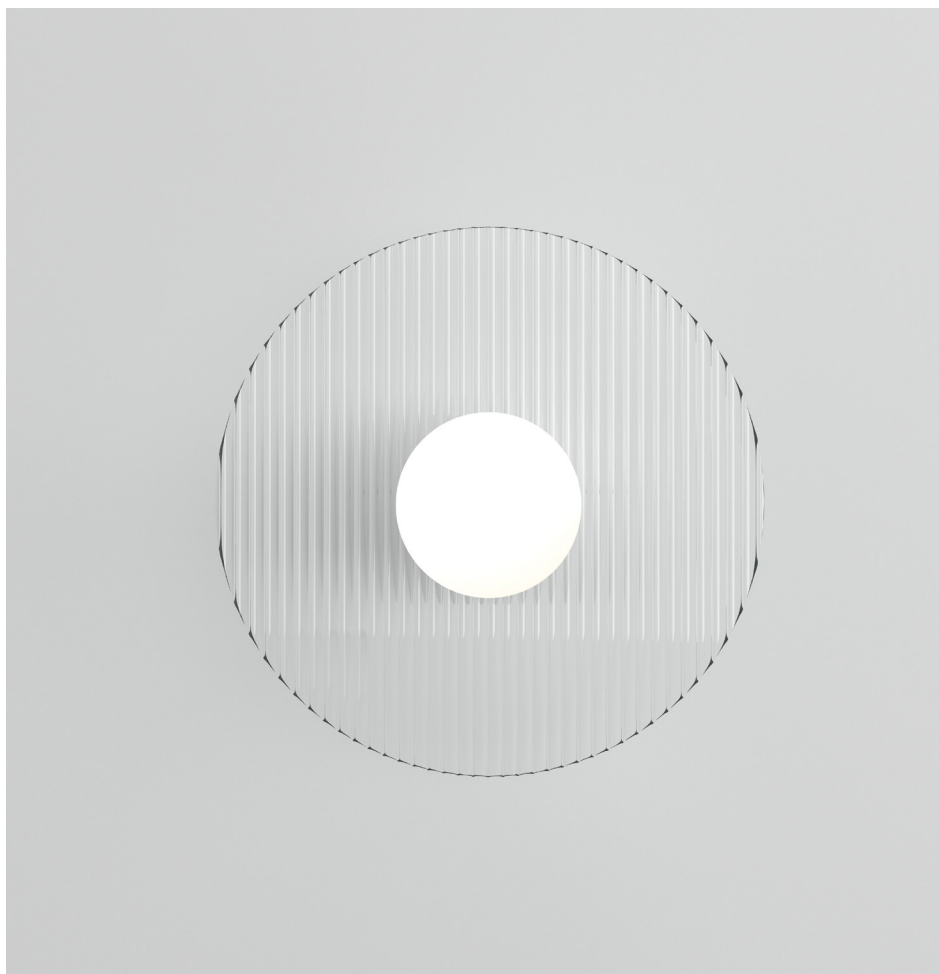

ATELIER ARETI

PRODUCT

Disc and sphere glass 514
Wall light / Glass 13

MATERIALS AND COLOUR OPTIONS

Powder coated metal; coloured glass; white glass

VERSIONS

White cone attachment; coloured glass disc
514OL-W13-ME01

TECHNICAL DETAILS

1 x G9 LED 5W max
110-230V
IP20
Lights bulb not included

NOTE

All glass plates are handmade, the pattern may vary.
The glass plate has transparencies that could affect
the colour. The photo shown was taken with a white
background

MADE IN

Germany

Sizes in mm. Flat attachments available on request. Variations in colour and size are available for some collections, please contact Areti for more details.

Our collections are hand made and made to order, small irregularities in shape or surface will occur, they are inherent to the hand made process and should not be seen as flaws. For detailed information on any products: contact@atelierareti.com