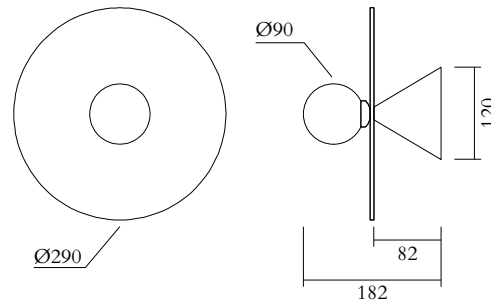

ATELIER ARETI

PRODUCT

Disc and sphere glass 514
Wall light / Glass 09

MATERIALS AND COLOUR OPTIONS

Powder coated metal; coloured glass; white glass

VERSIONS

White cone attachment; coloured glass disc
514OL-W09-ME01

TECHNICAL DETAILS

1 x G9 LED 5W max
110-230V
IP20
Lights bulb not included

NOTE

All glass plates are handmade, the pattern may vary.
The glass plate has transparencies that could affect
the colour. The photo shown was taken with a white
background

MADE IN

Germany

Sizes in mm. Flat attachments available on request. Variations in colour and size are available for some collections, please contact Areti for more details.

Our collections are hand made and made to order, small irregularities in shape or surface will occur, they are inherent to the hand made process and should not be seen as flaws. For detailed information on any products: contact@atelierareti.com