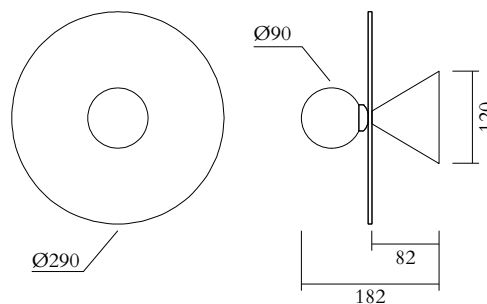

ATELIER ARETI

PRODUCT

Disc and sphere glass 514
Wall light / Glass 05

MATERIALS AND COLOUR OPTIONS

Powder coated metal; coloured glass; white glass

VERSIONS

White cone attachment; coloured glass disc
514OL-W05-ME01

TECHNICAL DETAILS

1 x G9 LED 5W max
110-230V
IP20
Lights bulb not included

NOTE

All glass plates are handmade, the pattern may vary.
The glass plate has transparencies that could affect
the colour. The photo shown was taken with a white
background

MADE IN

Germany

Sizes in mm. Flat attachments available on request. Variations in colour and size are available for some collections, please contact Areti for more details.

Our collections are hand made and made to order, small irregularities in shape or surface will occur, they are inherent to the hand made process and should not be seen as flaws. For detailed information on any products: contact@atelierareti.com