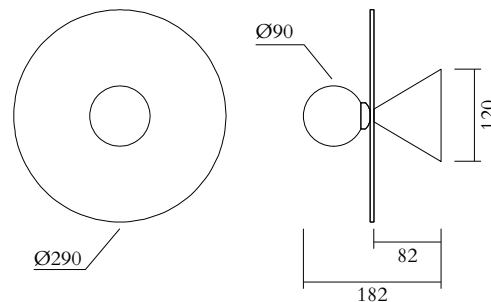

ATELIER ARETI

PRODUCT

Disc and sphere glass 514
Wall light / Glass 01

MATERIALS AND COLOUR OPTIONS

Powder coated metal; coloured glass; white glass

VERSIONS

White cone attachment; coloured glass disc
514OL-W01-ME01

TECHNICAL DETAILS

1 x G9 LED 5W max
110-230V
IP20
Lights bulb not included

NOTE

All glass plates are handmade, the pattern may vary.
The glass plate has transparencies that could affect
the colour. The photo shown was taken with a white
background

MADE IN

Germany

Sizes in mm. Flat attachments available on request. Variations in colour and size are available for some collections, please contact Areti for more details.

Our collections are hand made and made to order, small irregularities in shape or surface will occur, they are inherent to the hand made process and should not be seen as flaws. For detailed information on any products: contact@atelierareti.com