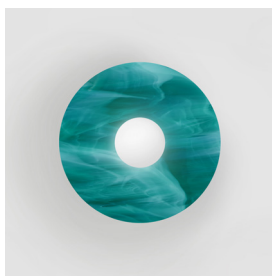

glass: 03

glass: 04

glass: 05

glass: 06

glass: 07

glass: 08

glass: 09

ATELIER ARETI

Please note:

All glass plates are handmade, the pattern may vary. Some glass plates may have transparencies that affect the colour.
All photos shown were taken with a white background.

glass: 11

glass: 12