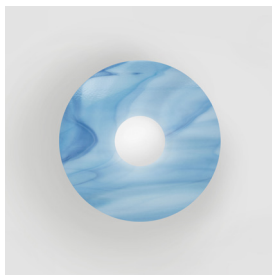

ATELIER ARETI

Please note:

All glass plates are handmade, the pattern may vary. Some glass plates may have transparencies that affect the colour. All photos shown were taken with a white background.

glass: 06