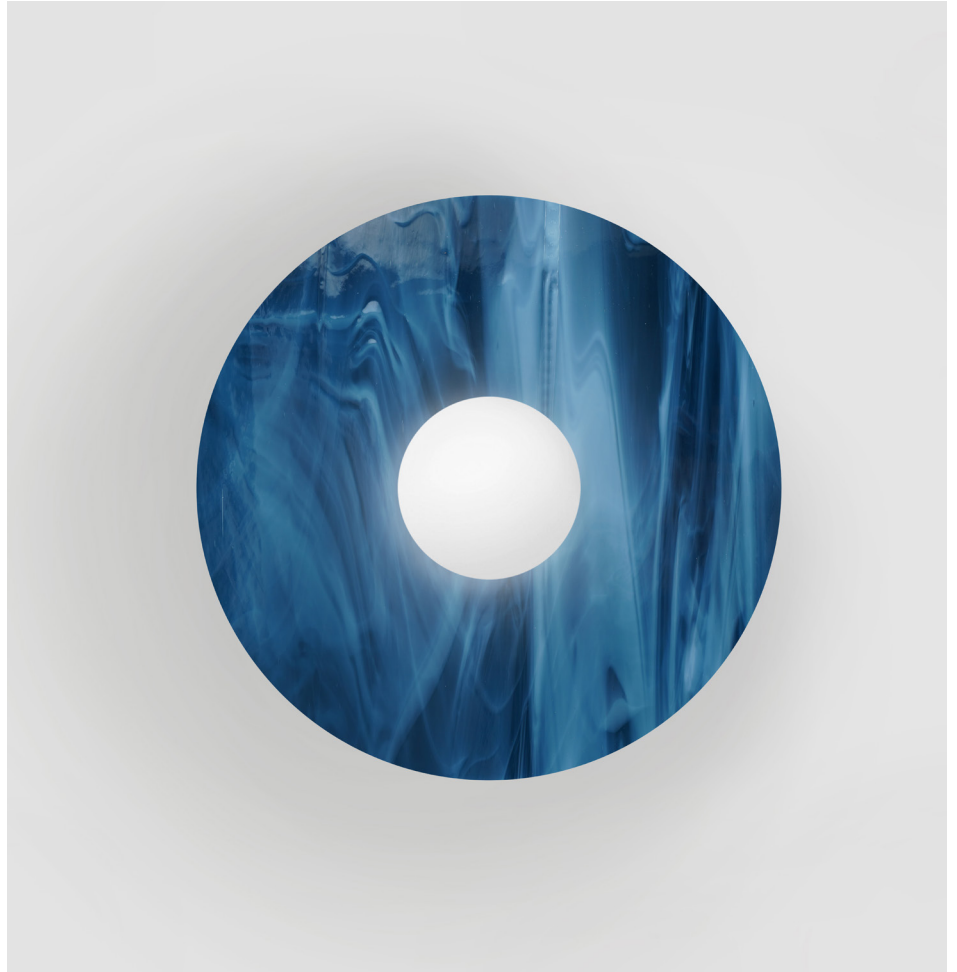

ATELIER ARETI

PRODUCT

Disc and sphere glass 514
Wall light / Glass 09

MATERIALS AND COLOUR OPTIONS

Powder coated metal; coloured glass; white glass

VERSIONS

White cone attachment; coloured glass disc
514OL-W09-ME01

TECHNICAL DETAILS

1 x G9 LED 5W max
110-230V
IP20
Lights bulb not included

NOTE

All glass plates are handmade, the pattern may vary.
The glass plate has transparencies that could affect
the colour. The photo shown was taken with a white
background

MADE IN

Germany

Sizes in mm. Flat attachments available on request. Variations in colour and size are available for some collections, please contact Areti for more details.

Our collections are hand made and made to order, small irregularities in shape or surface will occur, they are inherent to the hand made process and should not be seen as flaws. For detailed information on any products: contact@atelierareti.com