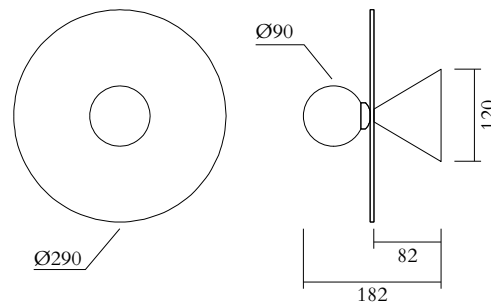

ATELIER ARETI

PRODUCT

Disc and sphere glass 514
Wall light / Glass 07

MATERIALS AND COLOUR OPTIONS

Powder coated metal; coloured glass; white glass

VERSIONS

White cone attachment; coloured glass disc
514OL-W07-ME01

TECHNICAL DETAILS

1 x G9 LED 5W max
110-230V
IP20
Lights bulb not included

NOTE

All glass plates are handmade, the pattern may vary.
The glass plate has transparencies that could affect the colour. The photo shown was taken with a white background

MADE IN

Germany

Sizes in mm. Flat attachments available on request. Variations in colour and size are available for some collections, please contact Areti for more details.

Our collections are hand made and made to order, small irregularities in shape or surface will occur, they are inherent to the hand made process and should not be seen as flaws. For detailed information on any products: contact@atelierareti.com