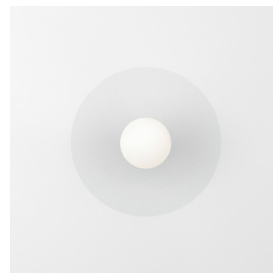

ATELIER ARETI

Please note:

All glass plates are handmade, the pattern may vary. Some glass plates may have transparencies that affect the colour.
All photos shown were taken with a white background.

glass: 16