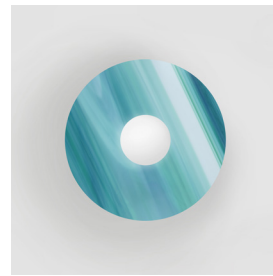

ATELIER ARETI

Please note:

All glass plates are handmade, the pattern may vary. Some glass plates may have transparencies that affect the colour. All photos shown were taken with a white background.

glass: 01