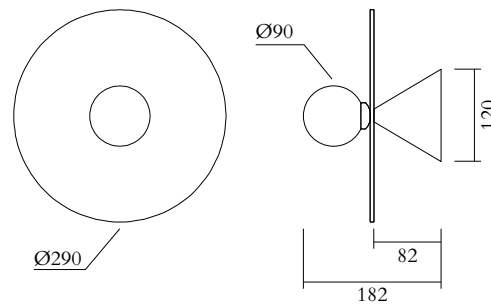

TECHNICAL DETAILS

1 x G9 LED 5W max
110-230V
IP20
Lights bulb not included

NOTE

All glass plates are handmade, the pattern may vary

MADE IN

Germany

Sizes in mm. Flat attachments available on request. Variations in colour and size are available for some collections, please contact Areti for more details.