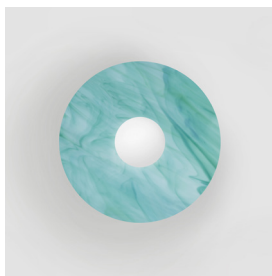

glass: 03

glass: 04

glass: 05

glass: 06

glass: 07

glass: 08

glass: 09

ATELIER ARETI

Please note:

All glass plates are handmade, the pattern may vary. Some glass plates may have transparencies that affect the colour.
All photos shown were taken with a white background.

glass: 11

glass: 12