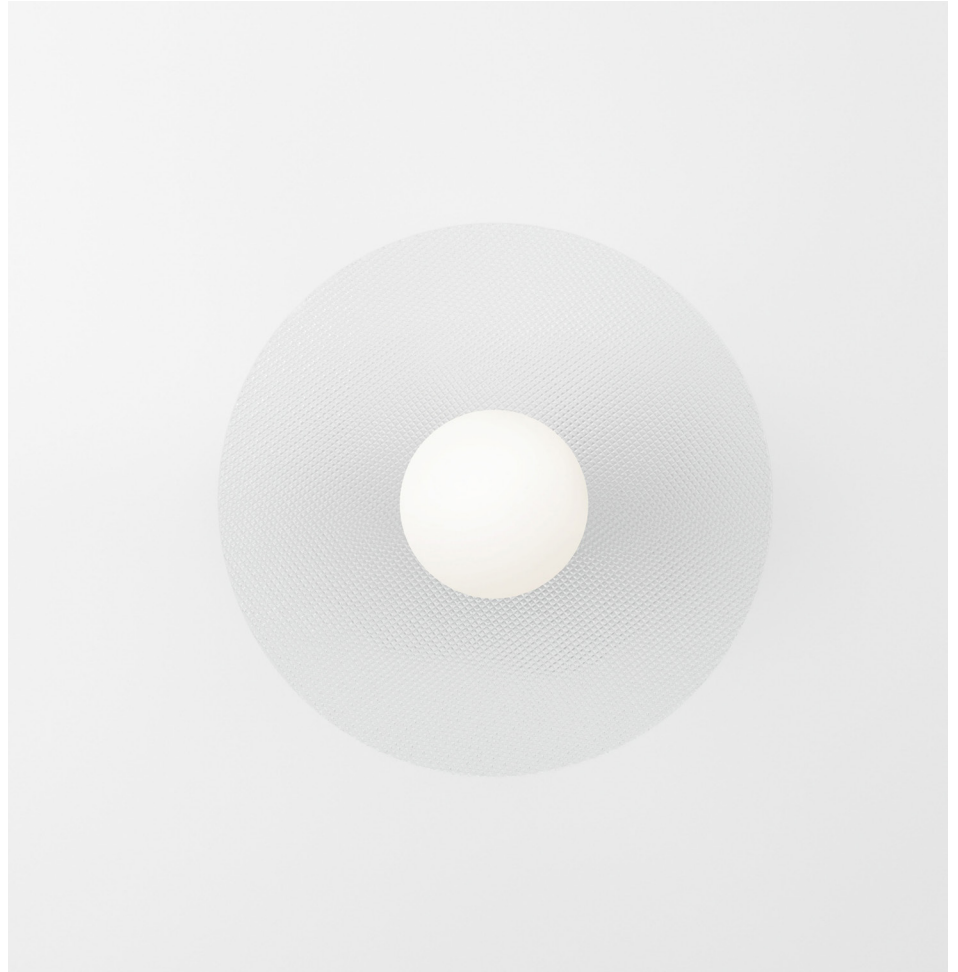

ATELIER ARETI

PRODUCT

Disc and sphere glass 514
Wall light / Glass 16

MATERIALS AND COLOUR OPTIONS

Powder coated metal; coloured glass; white glass

VERSIONS

White cone attachment; coloured glass disc
514OL-W16-ME01

TECHNICAL DETAILS

1 x G9 LED 5W max
110-230V
IP20
Lights bulb not included

NOTE

All glass plates are handmade, the pattern may vary.
The glass plate has transparencies that could affect the colour. The photo shown was taken with a white background

MADE IN

Germany

Sizes in mm. Flat attachments available on request. Variations in colour and size are available for some collections, please contact Areti for more details.

Our collections are hand made and made to order, small irregularities in shape or surface will occur, they are inherent to the hand made process and should not be seen as flaws. For detailed information on any products: contact@atelierareti.com