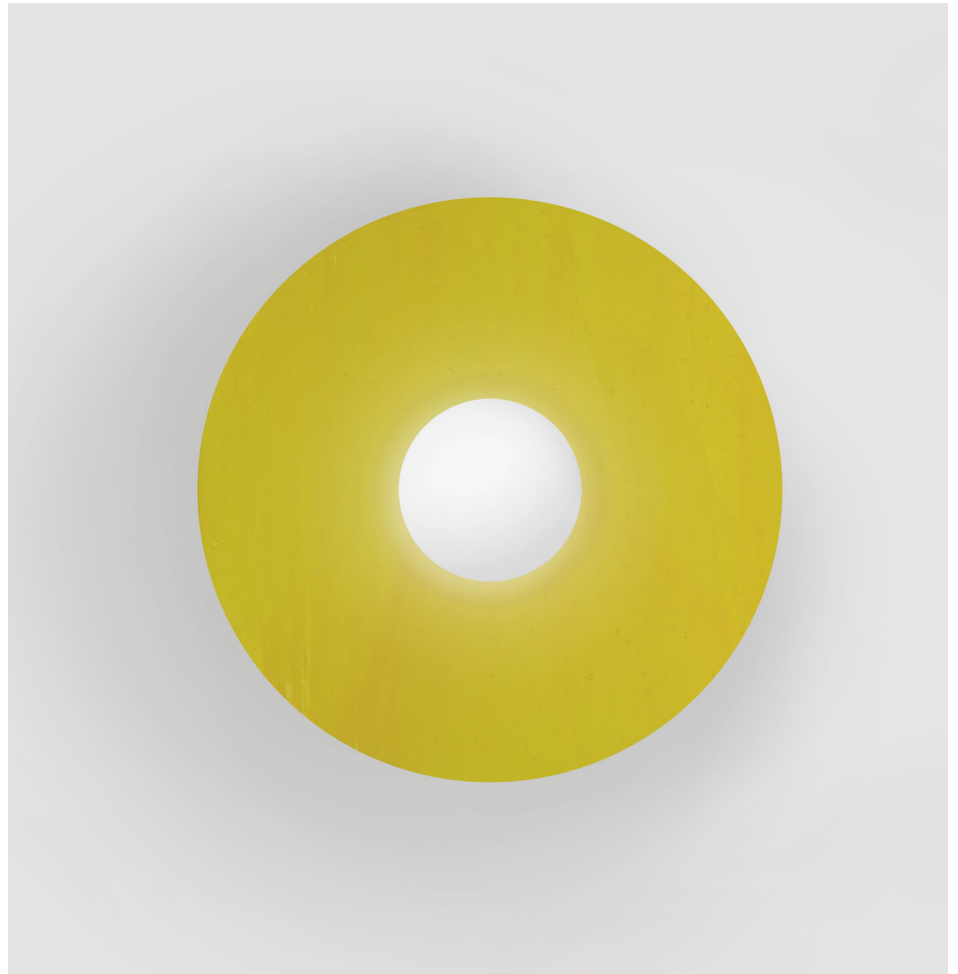

ATELIER ARETI

PRODUCT

Disc and sphere glass 514
Wall light / Glass 15

MATERIALS AND COLOUR OPTIONS

Powder coated metal; coloured glass; white glass

VERSIONS

White cone attachment; coloured glass disc
514OL-W15-ME01

TECHNICAL DETAILS

1 x G9 LED 5W max
110-230V
IP20
Lights bulb not included

NOTE

All glass plates are handmade, the pattern may vary.
The glass plate has transparencies that could affect
the colour. The photo shown was taken with a white
background

MADE IN

Germany

Sizes in mm. Flat attachments available on request. Variations in colour and size are available for some collections, please contact Areti for more details.

Our collections are hand made and made to order, small irregularities in shape or surface will occur, they are inherent to the hand made process and should not be seen as flaws. For detailed information on any products: contact@atelierareti.com