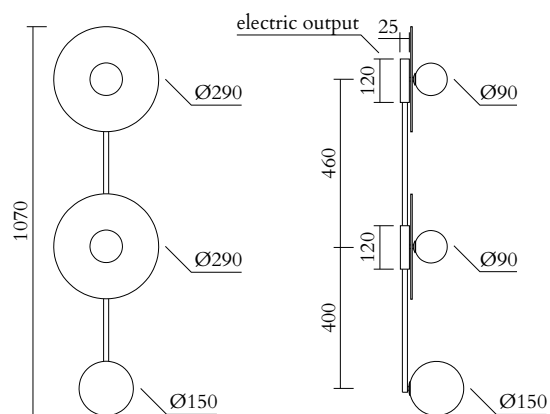

ATELIER ARETI

PRODUCT

Disc and sphere glass 514
Ceiling light / Medium

MATERIALS AND COLOUR OPTIONS

Brushed brass; coloured glass 09; coloured glass 11;
white glass

VERSIONS

Brushed brass structure 514OL-C02-BR01

TECHNICAL DETAILS

3 x G9 LED 5W max

110-230V

IP20

Lights bulbs not included

NOTE

All glass plates are handmade, the pattern may vary.
The glass plates have transparencies that could affect
the colour. The photo shown was taken with a white
background

MADE IN

Germany

Sizes in mm. Flat attachments available on request. Variations in colour and size are available for some collections, please contact Areti for more details.

Our collections are hand made and made to order, small irregularities in shape or surface will occur, they are inherent to the hand made process and should not be seen as flaws. For detailed information on any products: contact@atelierareti.com