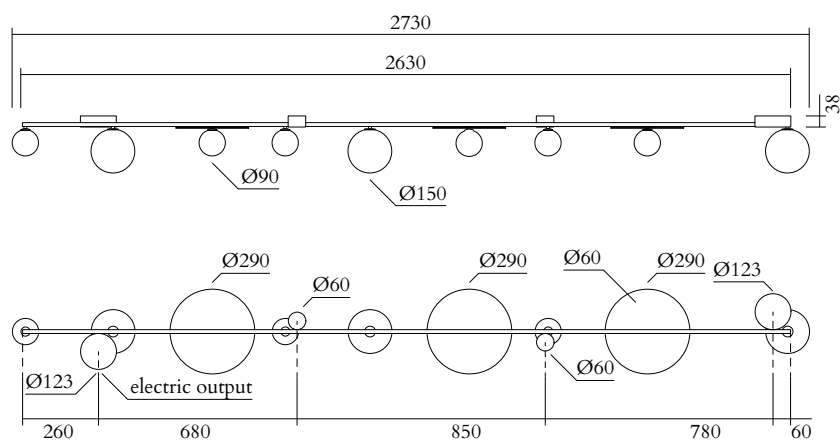

ATELIER ARETI

PRODUCT

Disc and sphere glass 514
Ceiling light / Long

MATERIALS AND COLOUR OPTIONS

Brushed brass; coloured glass 06; coloured glass 08;
coloured glass 15; white glass

VERSIONS

Brushed brass structure 514OL-C01-BR01

TECHNICAL DETAILS

9 x G9 LED 5W max

110-230V

IP20

Lights bulbs not included

NOTE

All glass plates are handmade, the pattern may vary.
The glass plates have transparencies that could affect the colour. The photo shown was taken with a white background

MADE IN

Germany

Sizes in mm. Flat attachments available on request. Variations in colour and size are available for some collections, please contact Areti for more details.

Our collections are hand made and made to order, small irregularities in shape or surface will occur, they are inherent to the hand made process and should not be seen as flaws. For detailed information on any products: contact@atelierareti.com