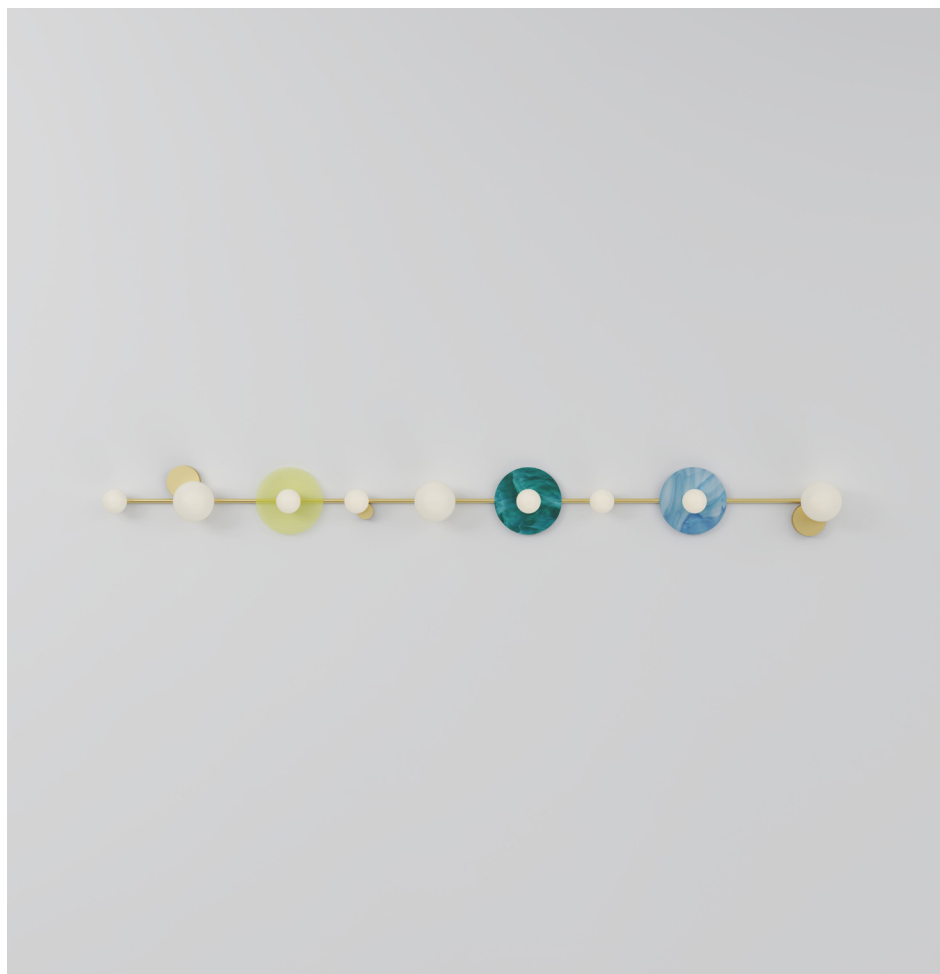

ATELIER ARETI

PRODUCT

Disc and sphere glass 514
Ceiling light / Long

MATERIALS AND COLOUR OPTIONS

Brushed brass; coloured glass 06; coloured glass 08;
coloured glass 15; white glass

VERSIONS

Brushed brass structure 514OL-C01-BR01

TECHNICAL DETAILS

9 x G9 LED 5W max

110-230V

IP20

Lights bulbs not included

NOTE

All glass plates are handmade, the pattern may vary.
The glass plates have transparencies that could affect the colour. The photo shown was taken with a white background

MADE IN

Germany

Sizes in mm. Flat attachments available on request. Variations in colour and size are available for some collections, please contact Areti for more details.

Our collections are hand made and made to order, small irregularities in shape or surface will occur, they are inherent to the hand made process and should not be seen as flaws. For detailed information on any products: contact@atelierareti.com