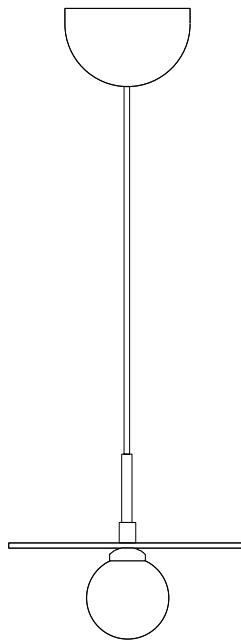

## PRODUCT

Disc and sphere 140

Pendant light / Horizontal / Metal tube / Half dome attachment

## WEIGHT

10 kg

# ATELIER ARETI

Ceiling attachment options

Fabric covered cable version / Standard fabric cable length 1.5 m / Fabric cable adjustable

140OL-P01

140OL-P03

140OL-P04

Solid metal tube version

140OL-P05