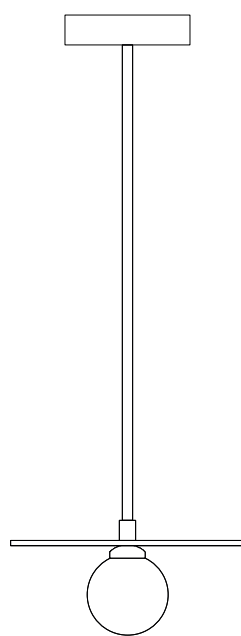

ATELIER ARETI

Ceiling attachment options

Fabric covered cable version / Standard fabric cable length 1.5 m / Fabric cable adjustable

Solid metal tube version

140OL-P07