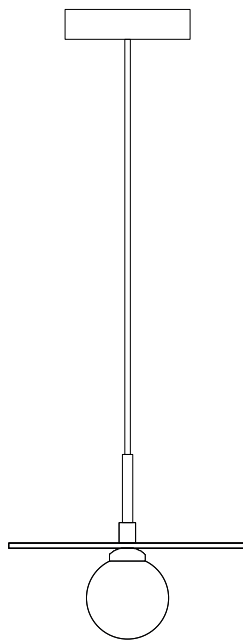

## PRODUCT

Disc and sphere 140

Pendant light / Horizontal / Metal tube / Half dome attachment

## WEIGHT

10 kg

# ATELIER ARETI

Ceiling attachment options

Fabric covered cable version / Standard fabric cable length 1.5 m / Fabric cable adjustable

140OL-P01

140OL-P03

140OL-P04

Solid metal tube version

140OL-P05