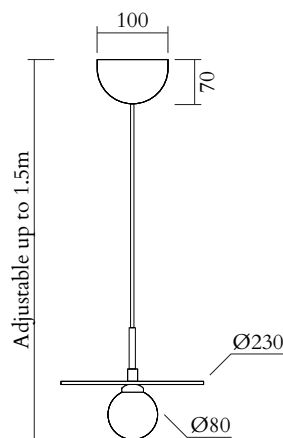

ATELIER ARETI

PRODUCT

Disc and sphere 140

Pendant light / Horizontal / Fabric cable / Half dome attachment

MATERIALS AND COLOUR OPTIONS

Powder coated metal; polished brass or chrome; white glass

VERSIONS

Brass disc; black attachment 140OL-P04-BR01

Brass disc; white attachment 140OL-P04-BR02

Chrome disc; black attachment 140OL-P04-CH01

Chrome disc; white attachment 140OL-P04-CH02

TECHNICAL DETAILS

1 x G9 LED 5W max

Recommended bulb size: diameter 16 mm, total length 47 mm (diameter must be under 20mm)

110-230V

IP20

Light bulb not included

WEIGHT

3 kg

MADE IN

Germany

Sizes in mm. Flat attachments available only under request. Variations in colour and size are available for some collections, please contact Areti for more details.

Our collections are hand made and made to order, small irregularities in shape or surface will occur, they are inherent to the hand made process and should not be seen as flaws. For detailed information on any products: contact@atelierareti.com