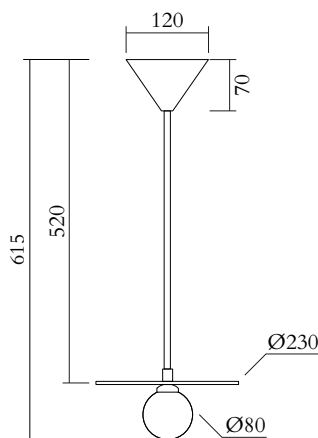

ATELIER ARETI

PRODUCT

Disc and sphere 140
Pendant light / Horizontal / Metal tube / Cone attachment

MATERIALS AND COLOUR OPTIONS

Powder coated metal; polished brass or chrome; white glass

VERSIONS

Brass disc; black tube and attachment

140OL-P05-BR01

Brass disc; white tube and attachment

140OL-P05-BR02

Chrome disc; black tube and attachment

140OL-P05-CH01

Chrome disc; white tube and attachment

140OL-P05-CH02

TECHNICAL DETAILS

1 x G9 LED 5W max

Recommended bulb size: diameter 16 mm, total length 47 mm (diameter must be under 20mm)

110-230V

IP20

Light bulb not included

WEIGHT

10 kg

MADE IN

Germany

Sizes in mm. Flat attachments available only under request. Variations in colour and size are available for some collections, please contact Areti for more details.

Our collections are hand made and made to order, small irregularities in shape or surface will occur, they are inherent to the hand made process and should not be seen as flaws. For detailed information on any products: contact@atelierareti.com