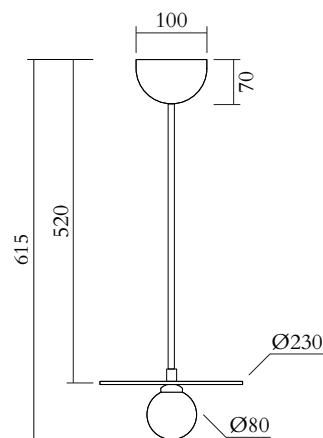

ATELIER ARETI

PRODUCT

Disc and sphere 140

Pendant light / Horizontal / Metal tube / Half dome attachment

MATERIALS AND COLOUR OPTIONS

Powder coated metal; polished brass or chrome; white glass

VERSIONS

Brass disc; black tube and attachment

140OL-P08-BR01

Brass disc; white tube and attachment

140OL-P08-BR02

Chrome disc; black tube and attachment

140OL-P08-CH01

Chrome disc; white tube and attachment

140OL-P08-CH02

TECHNICAL DETAILS

1 x G9 LED 5W max

Recommended bulb size: diameter 16 mm, total length 47 mm (diameter must be under 20mm)

110-230V

IP20

Light bulb not included

WEIGHT

10 kg

MADE IN

Germany

Sizes in mm. Flat attachments available only under request. Variations in colour and size are available for some collections, please contact Areti for more details.

Our collections are hand made and made to order, small irregularities in shape or surface will occur, they are inherent to the hand made process and should not be seen as flaws. For detailed information on any products: contact@atelierareti.com