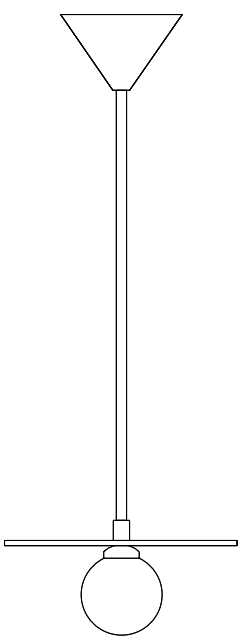

## PRODUCT

Disc and sphere 140

Pendant light / Horizontal / Metal tube / Half dome attachment

# ATELIER ARETI

Ceiling attachment options

Fabric covered cable version / Standard fabric cable length 1.5 m / Fabric cable adjustable

140OL-P01

140OL-P03

140OL-P04

Solid metal tube version

140OL-P05