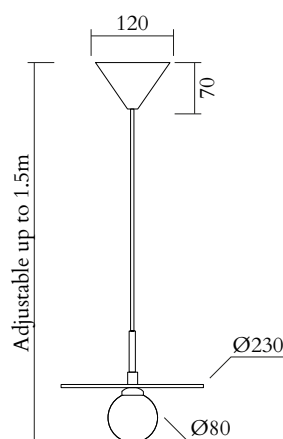

ATELIER ARETI

PRODUCT

Disc and sphere 140

Pendant light / Horizontal / Fabric cable / Cone attachment

MATERIALS AND COLOUR OPTIONS

Powder coated metal; polished brass or chrome; white glass

VERSIONS

Brass disc; black attachment 140OL-P01-BR01

Brass disc; white attachment 140OL-P01-BR02

Chrome disc; black attachment 140OL-P01-CH01

Chrome disc; white attachment 140OL-P01-CH02

TECHNICAL DETAILS

1 x G9 LED 5W max

Recommended bulb size: diameter 16 mm, total length 47 mm (diameter must be under 20mm)

110-230V

IP20

Light bulb not included

WEIGHT

3 kg

MADE IN

Germany

Sizes in mm. Flat attachments available only under request. Variations in colour and size are available for some collections, please contact Areti for more details.

Our collections are hand made and made to order, small irregularities in shape or surface will occur, they are inherent to the hand made process and should not be seen as flaws. For detailed information on any products: contact@atelierareti.com