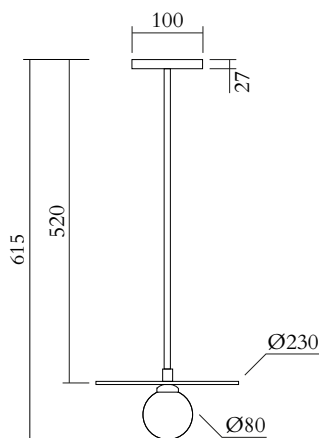

ATELIER ARETI

PRODUCT

Disc and sphere 140
Pendant light / Horizontal / Metal tube / Pill box 27
mm attachment

MATERIALS AND COLOUR OPTIONS

Powder coated metal; polished brass or chrome; white
glass

VERSIONS

Brass disc; black tube and attachment

140OL-P06-BR01

Brass disc; white tube and attachment

140OL-P06-BR02

Chrome disc; black tube and attachment

140OL-P06-CH01

Chrome disc; white tube and attachment

140OL-P06-CH02

TECHNICAL DETAILS

1 x G9 LED 5W max

Recommended bulb size: diameter 16 mm, total length
47 mm (diameter must be under 20mm)

110-230V

IP20

Light bulb not included

WEIGHT

10 kg

MADE IN

Germany

Sizes in mm. Flat attachments available only under request. Variations in colour and size are available for some collections, please contact Areti for more details.

Our collections are hand made and made to order, small irregularities in shape or surface will occur, they are inherent to the hand made process and should not be seen as flaws. For detailed information on any products: contact@atelierareti.com