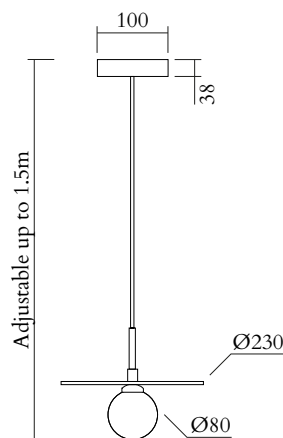

ATELIER ARETI

PRODUCT

Disc and sphere 140

Pendant light / Horizontal / Fabric cable / Pill box 38 mm attachment

MATERIALS AND COLOUR OPTIONS

Powder coated metal; polished brass or chrome; white glass

VERSIONS

Brass disc; black attachment 140OL-P03-BR01

Brass disc; white attachment 140OL-P03-BR02

Chrome disc; black attachment 140OL-P03-CH01

Chrome disc; white attachment 140OL-P03-CH02

TECHNICAL DETAILS

1 x G9 LED 5W max

Recommended bulb size: diameter 16 mm, total length 47 mm (diameter must be under 20mm)

110-230V

IP20

Light bulb not included

WEIGHT

3 kg

MADE IN

Germany

Sizes in mm. Flat attachments available only under request. Variations in colour and size are available for some collections, please contact Areti for more details.

Our collections are hand made and made to order, small irregularities in shape or surface will occur, they are inherent to the hand made process and should not be seen as flaws. For detailed information on any products: contact@atelierareti.com