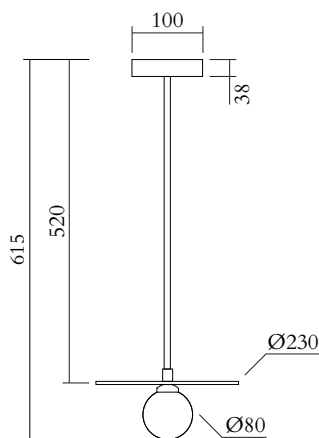

ATELIER ARETI

PRODUCT

Disc and sphere 140

Pendant light / Horizontal / Metal tube / Pill box 38 mm attachment

MATERIALS AND COLOUR OPTIONS

Powder coated metal; polished brass or chrome; white glass

VERSIONS

Brass disc; black tube and attachment

140OL-P07-BR01

Brass disc; white tube and attachment

140OL-P07-BR02

Chrome disc; black tube and attachment

140OL-P07-CH01

Chrome disc; white tube and attachment

140OL-P07-CH02

TECHNICAL DETAILS

1 x G9 LED 5W max

Recommended bulb size: diameter 16 mm, total length 47 mm (diameter must be under 20mm)

110-230V

IP20

Light bulb not included

WEIGHT

10 kg

MADE IN

Germany

Sizes in mm. Flat attachments available only under request. Variations in colour and size are available for some collections, please contact Areti for more details.

Our collections are hand made and made to order, small irregularities in shape or surface will occur, they are inherent to the hand made process and should not be seen as flaws. For detailed information on any products: contact@atelierareti.com