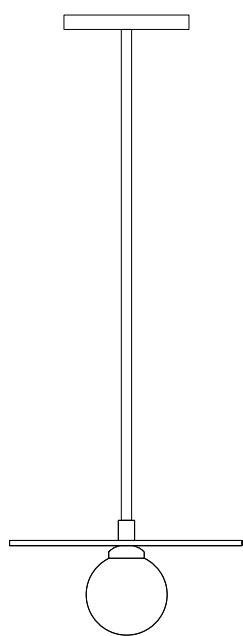

ATELIER ARETI

Ceiling attachment options

Fabric covered cable version / Standard fabric cable length 1.5 m / Fabric cable adjustable

Solid metal tube version

140OL-P06