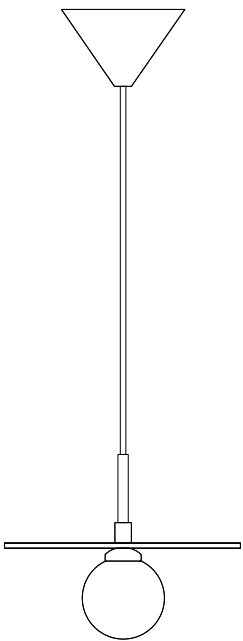

ATELIER ARETI

Ceiling attachment options

Fabric covered cable version / Standard fabric cable length 1.5 m / Fabric cable adjustable

140OL-P01