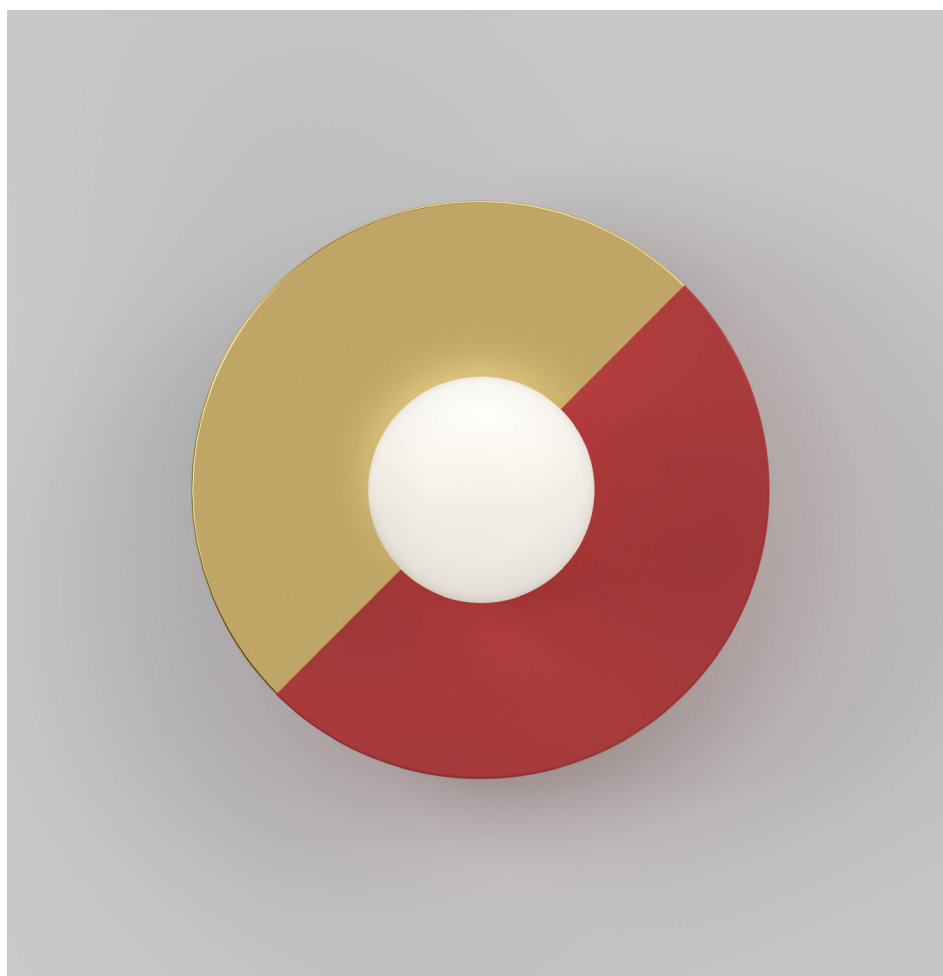

ATELIER ARETI

PRODUCT

Disc and sphere semi-color 460
Wall light / Cone attachment

MATERIALS AND COLOUR OPTIONS

Brushed brass; brushed nickel; white glass

VERSIONS

Brushed brass half disc; maple red RAL 030 50 50
powder coated half disc; white RAL 9016 attachment
460OL-W01-BR01

Brushed brass half disc; chagall green RAL 170 50 50
powder coated half disc; white RAL 9016 attachment
460OL-W01-BR02

Brushed brass half disc; peach red RAL 030 85 20
powder coated half disc; white RAL 9016 attachment
460OL-W01-BR03

Brushed brass half disc; hair blonde RAL 070 85 30
powder coated half disc; white RAL 9016 attachment
460OL-W01-BR04

Brushed nickel half disc; maple red RAL 030 50 50
powder coated half disc; white RAL 9016 attachment
460OL-W01-NI01

Brushed nickel half disc; chagall green RAL 170 50 50
powder coated half disc; white RAL 9016 attachment
460OL-W01-NI02

Brushed nickel half disc; pastel blue RAL 5024 powder
coated half disc; white RAL 9016 attachment
460OL-W01-NI03

Brushed nickel half disc; summer yellow RAL 080 80 90
powder coated half disc; white RAL 9016 attachment
460OL-W01-NI04

TECHNICAL DETAILS

1 x G9 LED 5W max

110-230V

IP20

Light bulb not included

MADE IN

Germany

Sizes in mm. Flat attachments available under request. Variations in colour and size are available for some collections, please contact Areti for more details.

Our collections are hand made and made to order, small irregularities in shape or surface will occur, they are inherent to the hand made process and should not be seen as flaws. For detailed information on any products: contact@atelierareti.com