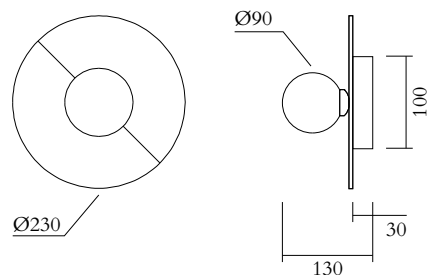

MADE IN

Germany

Sizes in mm. Flat attachments available under request. Variations in colour and size are available for some collections, please contact Areti for more details.

Our collections are hand made and made to order, small irregularities in shape or surface will occur, they are inherent to the hand made process and should not be seen as flaws. For detailed information on any products: contact@atelierareti.com