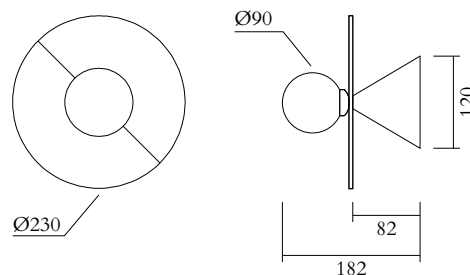

## MADE IN

Germany

Sizes in mm. Flat attachments available under request. Variations in colour and size are available for some collections, please contact Areti for more details.

Our collections are hand made and made to order, small irregularities in shape or surface will occur, they are inherent to the hand made process and should not be seen as flaws. For detailed information on any products: [contact@atelierareti.com](mailto:contact@atelierareti.com)