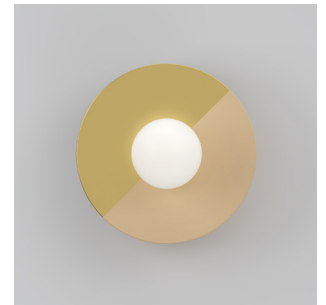

## PRODUCT

Disc and sphere semi-color 460  
Wall light / Cone attachment

## MATERIALS AND COLOUR OPTIONS

Brushed brass; brushed nickel; white glass

## Finish options

BR01:  
Brushed brass + Maple red RAL  
030 50 50

BR02:  
Brushed brass + Chagall green  
RAL 170 50 50

BR03  
Brushed brass + Peach red RAL  
030 85 20

BR04:  
Brushed brass + Hair blonde RAL  
070 85 30

NI01:  
Brushed nickel + Maple red RAL  
030 50 50

NI02:  
Brushed nickel + Chagall green  
RAL 170 50 50

NI03  
Brushed nickel + Pastel blue RAL  
5024

NI04:  
Brushed nickel + Summer yellow  
RAL 080 80 90