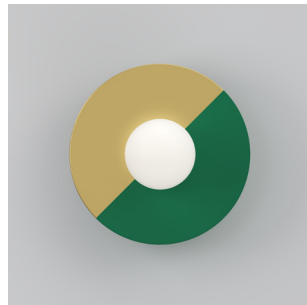

## PRODUCT

Disc and sphere semi-color 460  
Wall light / Cone attachment

## Wall attachment options

W01:  
Cone attachment

W03:  
Pill box attachment

## Finish options

BR01:  
Brushed brass + Maple red RAL  
030 50 50

BR02:  
Brushed brass + Chagall green  
RAL 170 50 50

BR03  
Brushed brass + Peach red RAL  
030 85 20

BR04:  
Brushed brass + Hair blonde RAL  
070 85 30

NI01:  
Brushed nickel + Maple red RAL  
030 50 50

NI02:  
Brushed nickel + Chagall green  
RAL 170 50 50

NI03  
Brushed nickel + Pastel blue RAL  
5024

NI04:  
Brushed nickel + Summer yellow  
RAL 080 80 90