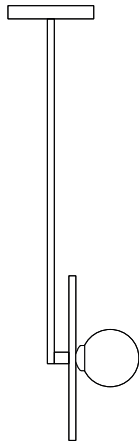

ATELIER ARETI

Ceiling attachment options

140OL-P10