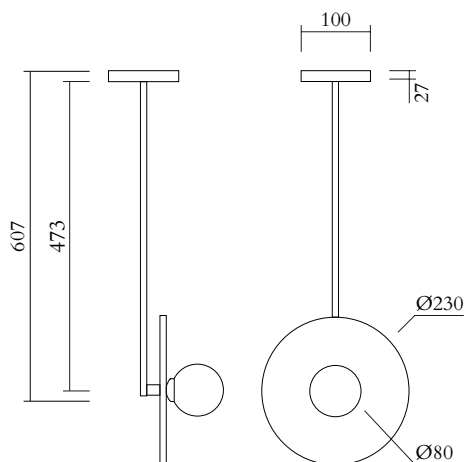

ATELIER ARETI

PRODUCT

Disc and sphere 140

Pendant light / Vertical 1 / Pill box 27 mm attachment

MATERIALS AND COLOUR OPTIONS

Powder coated metal; polished brass or chrome; white glass

VERSIONS

Brass disc; black tube and attachment

140OL-P10-BR01

Brass disc; white tube and attachment

140OL-P10-BR02

Chrome disc; black tube and attachment

140OL-P10-CH01

Chrome disc; white tube and attachment

140OL-P10-CH02

TECHNICAL DETAILS

1 x G9 LED 5W max

Recommended bulb size: diameter 16 mm, total length 47 mm (diameter must be under 20mm)

110-230V

IP20

Light bulb not included

WEIGHT

10 kg

MADE IN

Germany

Sizes in mm. Flat attachments available only under request. Variations in colour and size are available for some collections, please contact Areti for more details.

Our collections are hand made and made to order, small irregularities in shape or surface will occur, they are inherent to the hand made process and should not be seen as flaws. For detailed information on any products: contact@atelierareti.com