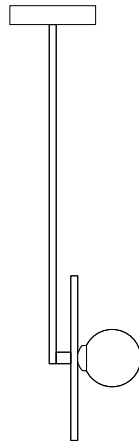

ATELIER ARETI

Ceiling attachment options

140OL-P11