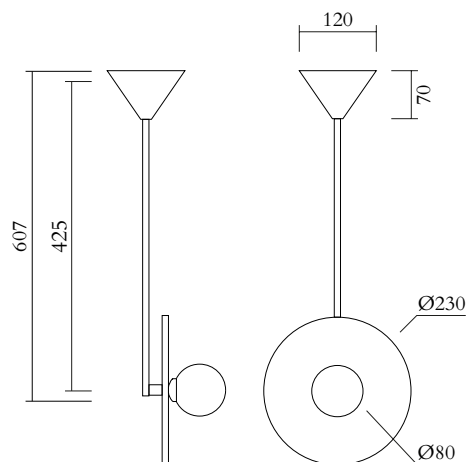

ATELIER ARETI

PRODUCT

Disc and sphere 140

Pendant light / Vertical 1 / Cone attachment

MATERIALS AND COLOUR OPTIONS

Powder coated metal; polished brass or chrome; white glass

VERSIONS

Brass disc; black tube and attachment

140OL-P09-BR01

Brass disc; white tube and attachment

140OL-P09-BR02

Chrome disc; black tube and attachment

140OL-P09-CH01

Chrome disc; white tube and attachment

140OL-P09-CH02

TECHNICAL DETAILS

1 x G9 LED 5W max

Recommended bulb size: diameter 16 mm, total length 47 mm (diameter must be under 20mm)

110-230V

IP20

Light bulb not included

WEIGHT

10 kg

MADE IN

Germany

Sizes in mm. Flat attachments available only under request. Variations in colour and size are available for some collections, please contact Areti for more details.

Our collections are hand made and made to order, small irregularities in shape or surface will occur, they are inherent to the hand made process and should not be seen as flaws. For detailed information on any products: contact@atelierareti.com