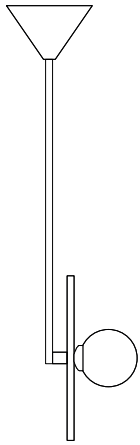

ATELIER ARETI

Ceiling attachment options

140OL-P09