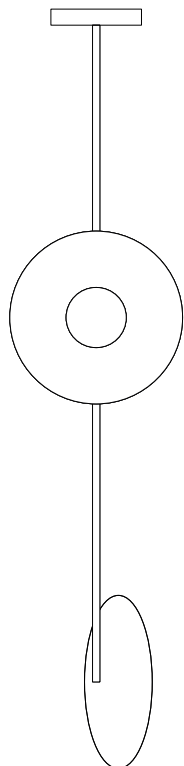

ATELIER ARETI

Ceiling attachment options

140OL-P14