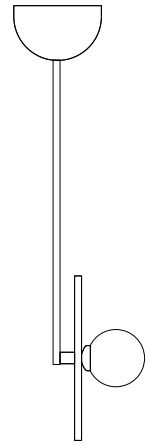

ATELIER ARETI

Ceiling attachment options

140OL-P12