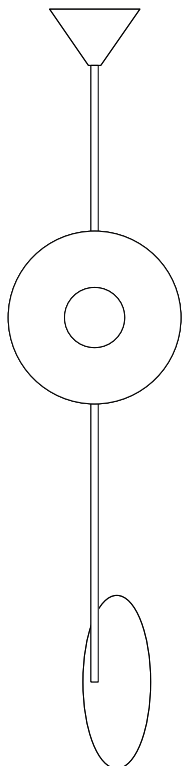

ATELIER ARETI

Ceiling attachment options

140OL-P13