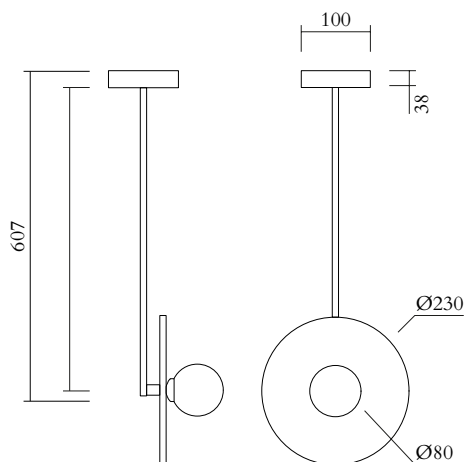

ATELIER ARETI

PRODUCT

Disc and sphere 140

Pendant light / Vertical 1 / Pill box 38 mm attachment

MATERIALS AND COLOUR OPTIONS

Powder coated metal; polished brass or chrome; white glass

VERSIONS

Brass disc; black tube and attachment

140OL-P11-BR01

Brass disc; white tube and attachment

140OL-P11-BR02

Chrome disc; black tube and attachment

140OL-P11-CH01

Chrome disc; white tube and attachment

140OL-P11-CH02

TECHNICAL DETAILS

1 x G9 LED 5W max

Recommended bulb size: diameter 16 mm, total length 47 mm (diameter must be under 20mm)

110-230V

IP20

Light bulb not included

WEIGHT

10 kg

MADE IN

Germany

Sizes in mm. Flat attachments available only under request. Variations in colour and size are available for some collections, please contact Areti for more details.

Our collections are hand made and made to order, small irregularities in shape or surface will occur, they are inherent to the hand made process and should not be seen as flaws. For detailed information on any products: contact@atelierareti.com