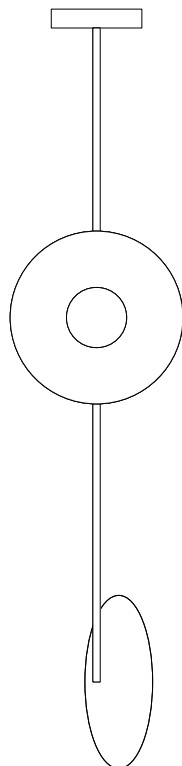

ATELIER ARETI

Ceiling attachment options

140OL-P15