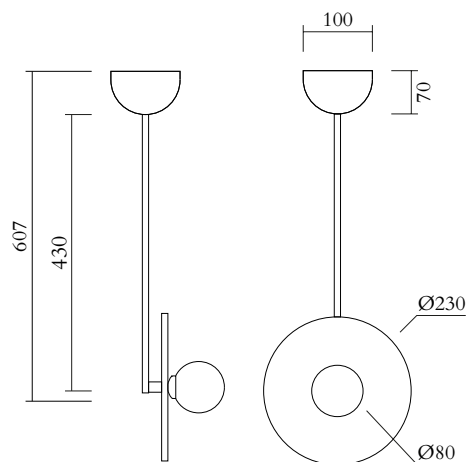

1 x G9 LED 5W max

Recommended bulb size: diameter 16 mm, total length 47 mm (diameter must be under 20mm)

110-230V

IP20

Light bulb not included

WEIGHT

10 kg

MADE IN

140OL-P12-BR01

Brass disc; white tube and attachment

140OL-P12-BR02

Chrome disc; black tube and attachment

140OL-P12-CH01

Chrome disc; white tube and attachment

140OL-P12-CH02

TECHNICAL DETAILS

Germany

Sizes in mm. Flat attachments available only under request. Variations in colour and size are available for some collections, please contact Areti for more details.

Our collections are hand made and made to order, small irregularities in shape or surface will occur, they are inherent to the hand made process and should not be seen as flaws. For detailed information on any products: contact@atelierareti.com