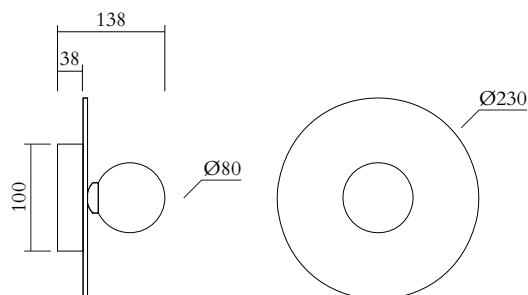

ATELIER ARETI

PRODUCT

Disc and sphere 140

Wall light / Pill box attachment

MATERIALS AND COLOUR OPTIONS

Powder coated metal; polished brass or chrome; white glass

VERSIONS

Brass disc; black attachment 140OL-W03-BR01

Brass disc; white attachment 140OL-W03-BR02

Chrome disc; black attachment 140OL-W03-CH01

Chrome disc; white attachment 140OL-W03-CH02

TECHNICAL DETAILS

1 x G9 LED 5W max

Recommended bulb size: diameter 16 mm, total length 47 mm (diameter must be under 20mm)

110-230V

IP20

Light bulb not included

WEIGHT

2 kg

MADE IN

Germany

Sizes in mm. Flat attachments available only under request. Variations in colour and size are available for some collections, please contact Areti for more details.

Our collections are hand made and made to order, small irregularities in shape or surface will occur, they are inherent to the hand made process and should not be seen as flaws. For detailed information on any products: contact@atelierareti.com