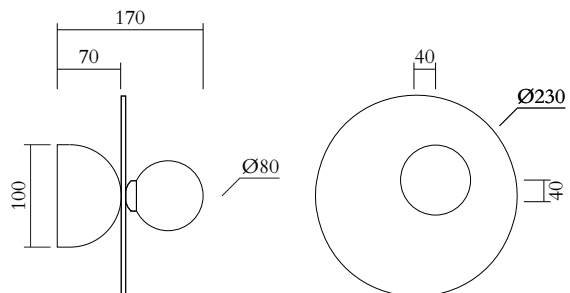

ATELIER ARETI

PRODUCT

Disc and sphere 140

Wall light / Asymmetric / Half dome attachment

MATERIALS AND COLOUR OPTIONS

Powder coated metal; polished brass or chrome; white glass

VERSIONS

Brass disc; black attachment 140OL-W08-BR01

Brass disc; white attachment 140OL-W08-BR02

Chrome disc; black attachment 140OL-W08-CH01

Chrome disc; white attachment 140OL-W08-CH02

TECHNICAL DETAILS

1 x G9 LED 5W max

Recommended bulb size: diameter 16 mm, total length 47 mm (diameter must be under 20mm)

110-230V

IP20

Light bulb not included

WEIGHT

2 kg

MADE IN

Germany

Sizes in mm. Flat attachments available only under request. Variations in colour and size are available for some collections, please contact Areti for more details.

Our collections are hand made and made to order, small irregularities in shape or surface will occur, they are inherent to the hand made process and should not be seen as flaws. For detailed information on any products: contact@atelierareti.com