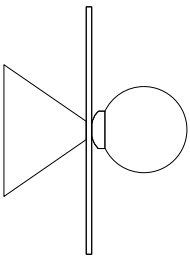

ATELIER ARETI

Wall attachment options

Standard version

Asymmetrical version