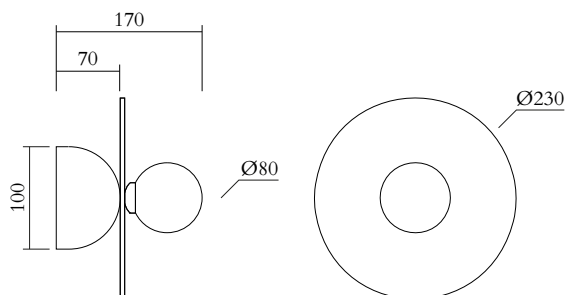

ATELIER ARETI

PRODUCT

Disc and sphere 140
Wall light / Half dome attachment

MATERIALS AND COLOUR OPTIONS

Powder coated metal; polished brass or chrome; white glass

VERSIONS

Brass disc; black attachment	140OL-W04-BR01
Brass disc; white attachment	140OL-W04-BR02
Chrome disc; black attachment	140OL-W04-CH01
Chrome disc; white attachment	140OL-W04-CH02

TECHNICAL DETAILS

1 x G9 LED 5W max
Recommended bulb size: diameter 16 mm, total length 47 mm (diameter must be under 20mm)

110-230V
IP20
Light bulb not included

WEIGHT

2 kg

MADE IN

Germany

Sizes in mm. Flat attachments available only under request. Variations in colour and size are available for some collections, please contact Areti for more details.

Our collections are hand made and made to order, small irregularities in shape or surface will occur, they are inherent to the hand made process and should not be seen as flaws. For detailed information on any products: contact@atelierareti.com