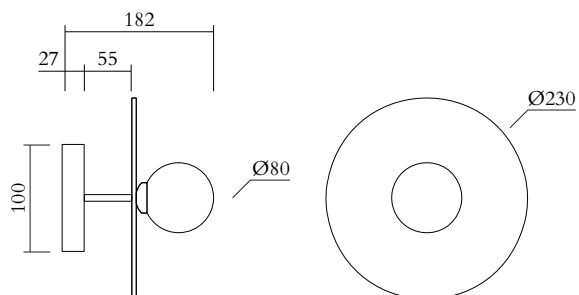

ATELIER ARETI

PRODUCT

Disc and sphere 140

Wall light / Pill box with tube attachment

MATERIALS AND COLOUR OPTIONS

Powder coated metal; polished brass or chrome; white glass

VERSIONS

Brass disc; black attachment 140OL-W02-BR01

Brass disc; white attachment 140OL-W02-BR02

Chrome disc; black attachment 140OL-W02-CH01

Chrome disc; white attachment 140OL-W02-CH02

TECHNICAL DETAILS

1 x G9 LED 5W max

Recommended bulb size: diameter 16 mm, total length 47 mm (diameter must be under 20mm)

110-230V

IP20

Light bulb not included

WEIGHT

2 kg

MADE IN

Germany

Sizes in mm. Flat attachments available only under request. Variations in colour and size are available for some collections, please contact Areti for more details.

Our collections are hand made and made to order, small irregularities in shape or surface will occur, they are inherent to the hand made process and should not be seen as flaws. For detailed information on any products: contact@atelierareti.com