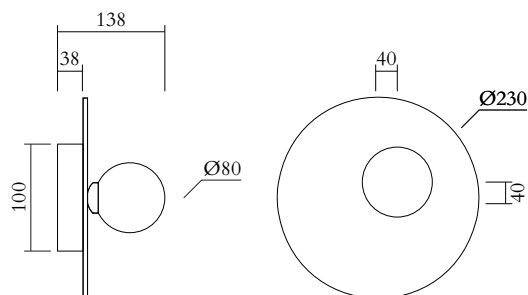

ATELIER ARETI

PRODUCT

Disc and sphere 140

Wall light / Asymmetric / Pill box attachment

MATERIALS AND COLOUR OPTIONS

Powder coated metal; polished brass or chrome; white glass

VERSIONS

Brass disc; black attachment 140OL-W07-BR01

Brass disc; white attachment 140OL-W07-BR02

Chrome disc; black attachment 140OL-W07-CH01

Chrome disc; white attachment 140OL-W07-CH02

TECHNICAL DETAILS

1 x G9 LED 5W max

Recommended bulb size: diameter 16 mm, total length 47 mm (diameter must be under 20mm)

110-230V

IP20

Light bulb not included

WEIGHT

2 kg

MADE IN

Germany

Sizes in mm. Flat attachments available only under request. Variations in colour and size are available for some collections, please contact Areti for more details.

Our collections are hand made and made to order, small irregularities in shape or surface will occur, they are inherent to the hand made process and should not be seen as flaws. For detailed information on any products: contact@atelierareti.com