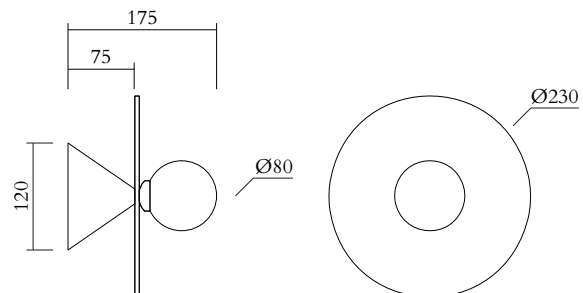

ATELIER ARETI

PRODUCT

Disc and sphere 140
Wall light / Cone attachment

MATERIALS AND COLOUR OPTIONS

Powder coated metal; polished brass or chrome; white glass

VERSIONS

Brass disc; black attachment	140OL-W01-BR01
Brass disc; white attachment	140OL-W01-BR02
Chrome disc; black attachment	140OL-W01-CH01
Chrome disc; white attachment	140OL-W01-CH02

TECHNICAL DETAILS

1 x G9 LED 5W max
Recommended bulb size: diameter 16 mm, total length 47 mm (diameter must be under 20mm)
110-230V
IP20
Light bulb not included

WEIGHT

2 kg

MADE IN

Germany

Sizes in mm. Flat attachments available only under request. Variations in colour and size are available for some collections, please contact Areti for more details.

Our collections are hand made and made to order, small irregularities in shape or surface will occur, they are inherent to the hand made process and should not be seen as flaws. For detailed information on any products: contact@atelierareti.com