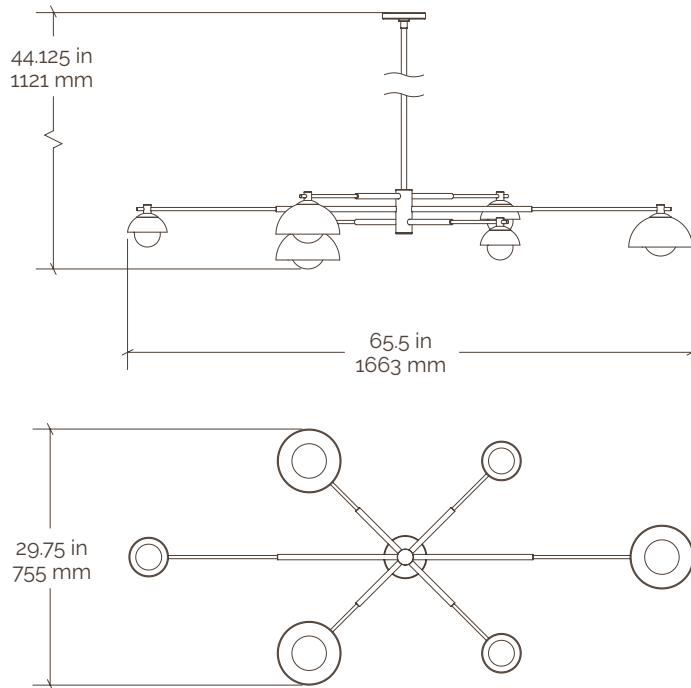

# Dixon Narrow Six Light Ceiling Fixture

Incandescent

<b>Collection</b>	Dixon	<b>Mounting</b>	4 in octagon box
<b>Number</b>	DIX-CF03	<b>Canopy</b>	5 in / 127 mm
<b>Product</b>	Ceiling Fixture	<b>Certifications</b>	UL listed / Damp
<b>Appx. Dimensions</b>	H: 44.125 in / 1121 mm W: 29.75 in / 755 mm L: 65.5 in / 1663 mm	<b>Ceramic Reflector</b>	HM04 / Hm07
<b>Weight</b>	24 lbs / 10.9 kgs	<b>Glass Diffuser</b>	SP03 / SP04
<b>Materials</b>	Brass & Terracotta	<b>Lamping</b>	120V / E12 Type T
<b>Finishes</b>	Available in any Pax brass & ceramic finish	<b>Lamping Spec</b>	4.5 w / 450 lm / 3000 k each 6.0 w / 600 lm / 3000 k each
		<b>Dimming</b>	Dimmable with most incandescent and LED dimmers.

Down rod is 33.75in./857mm. Can be cut to length on-site or specified to length. Longer length available.

**SKU Key** Finish legend available at [paxlighting.com/finishes](http://paxlighting.com/finishes)

### E12 Type T

Type	E12 Type T
Input Voltage	120
Watts Each	4.5
Lumens Each	450
Color Temperature	3000 K
Life Expectancy	3 yrs, 25,000 hours

Type	E12 Type T
Input Voltage	120
Watts Each	6.0
Lumens Each	600
Color Temperature	3000 K
Life Expectancy	3 yrs, 25,000 hours

Type	E12 Type T
Input Voltage	120
Watts Each	9.5
Lumens Each	950
Color Temperature	3000 K
Life Expectancy	3 yrs, 25,000 hours