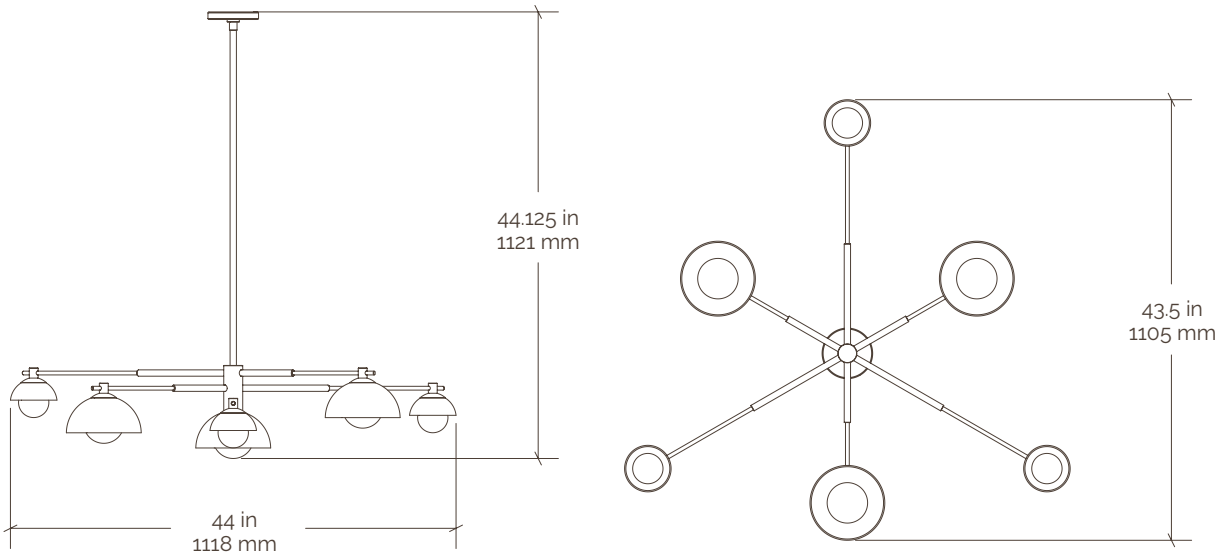

Dixon Six Light Ceiling Fixture

Incandescent

Collection	Dixon	Mounting	4 in octagon box
Number	DIX-CF02	Canopy	5 in / 127 mm
Product	Ceiling Fixture	Certifications	UL listed
Appx. Dimensions	H: 44.125 in / 1121 mm W: 43.5 in / 1105 mm L: 44 in / 1118 mm	Ceramic Reflector	HM04 / Hm07
Weight	24 lbs / 10.9 kgs	Glass Diffuser	SP03 / SP04
Materials	Brass & Terracotta	Lamping	120V / E12 Type T
Finishes	Available in any Pax brass & ceramic finish	Lamping Spec	4.5 w / 450 lm / 3000 k each 6.0 w / 600 lm / 3000 k each
		Dimming	Dimmable with most incandescent and LED dimmers.

Down rod is 33.75in./857mm. Can be cut to length on-site or specified to length. Longer length available.

SKU Key Finish legend available at paxlighting.com/finishes

D	I	X	-	C	F	0	2	-					-	A	D	0	1	-					-	A	D	0	1	-	W
Model				Metal Finish				Ceramic				Ceramic Finish				Diffuser													