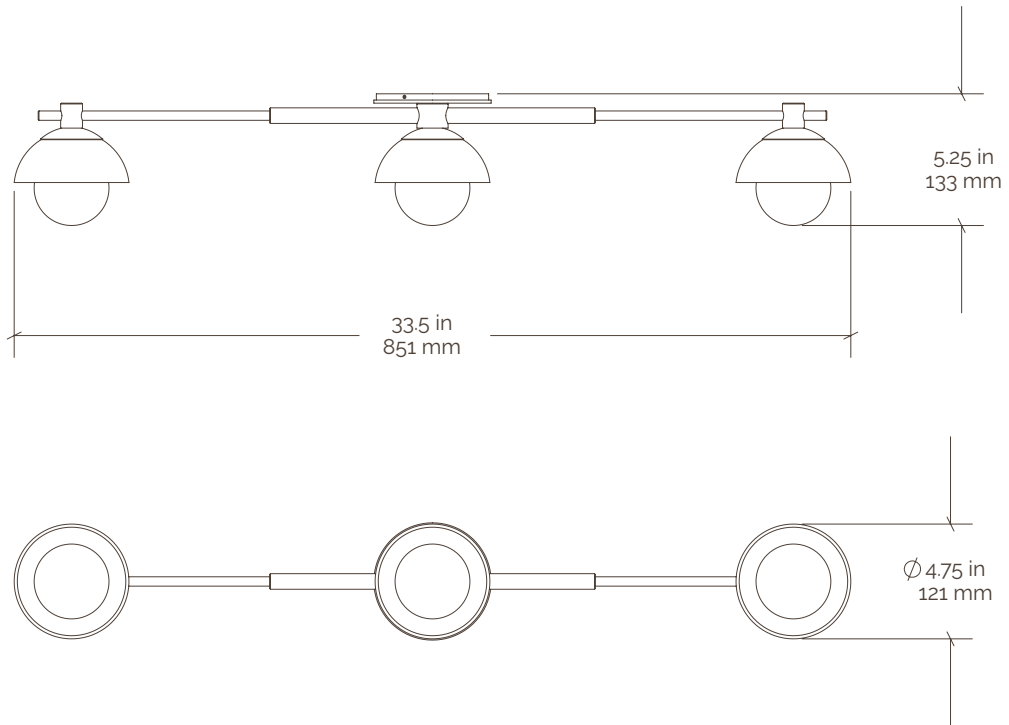

Dixon Triple Sconce 4.75" Hemisphere

Incandescent

Collection	Dixon	Mounting	4 in octagon box
Number	DIX-SC03	Backplate	4.75 in / 121 mm
Product	Sconce	Certifications	UL listed / Damp
Appx. Dimensions	H: 5.25 in / 133 mm W: 33.5 in / 851 mm	Ceramic Reflector	HM04
Weight	5 lbs / 2.2 kgs	Glass Diffuser	SP03
Materials	Brass & Terracotta	Lamping	120V / E12 Type T
		Lamping Spec	4.5 w / 450 lm / 3000 k each
Finishes	Available in any Pax brass & ceramic finish	Dimming	Dimmable with most incandescent and LED dimmers.

Incandescent Base Lamp Specs

E12 Type T

Type	E12 Type T
Input Voltage	120
Watts Each	4.5
Lumens Each	450
Color Temperature	3000 K
Life Expectancy	3 yrs, 25,000 hours

Type	E12 Type T
Input Voltage	120
Watts Each	6.0
Lumens Each	600
Color Temperature	3000 K
Life Expectancy	3 yrs, 25,000 hours

Type	E12 Type T
Input Voltage	120
Watts Each	9.5
Lumens Each	950
Color Temperature	3000 K
Life Expectancy	3 yrs, 25,000 hours