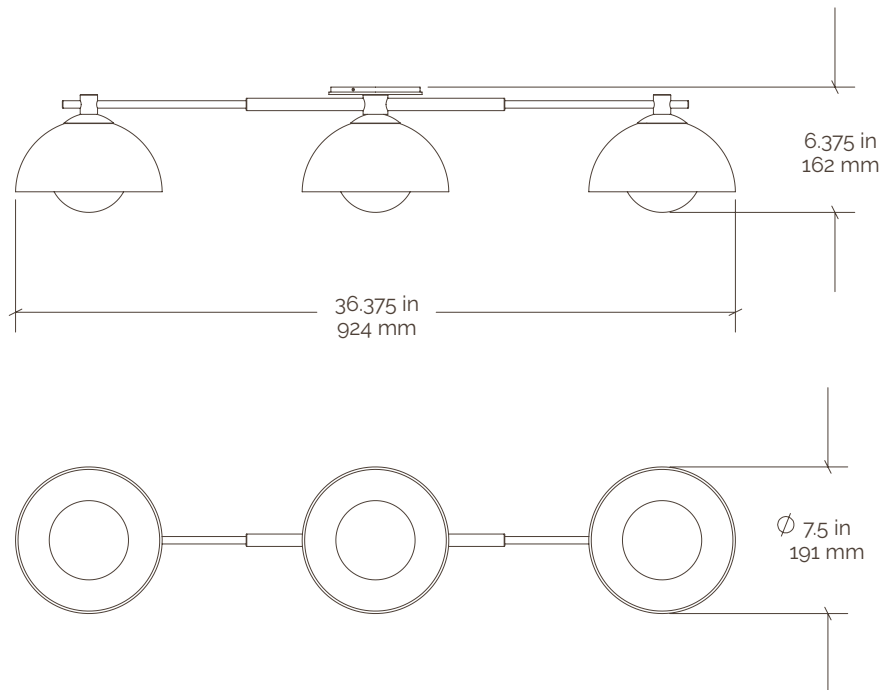

Dixon Triple Sconce 7.5" Hemisphere

Incandescent

Collection	Dixon	Mounting	4 in octagon box or handy box
Number	DIX-SC03	Backplate	4.75 in / 121 mm
Product	Sconce	Certifications	UL listed / Damp
Appx. Dimensions	H: 6.375in / 162 mm W: 36.375 in / 924 mm	Ceramic Reflector	Hm07
Weight	6.2 lbs / 2.8 kgs	Glass Diffuser	SP04
Materials	Brass & Terracotta	Lamping	120V / E12 Type T
		Lamping Spec	6.0 w / 600 lm / 3000 k each
Finishes	Available in any Pax brass & ceramic finish	Dimming	Dimmable with most incandescent and LED dimmers.

Incandescent Base Lamp Specs

E12 Type T

Type	E12 Type T
Input Voltage	120
Watts Each	4.5
Lumens Each	450
Color Temperature	3000 K
Life Expectancy	3 yrs, 25,000 hours

Type	E12 Type T
Input Voltage	120
Watts Each	6.0
Lumens Each	600
Color Temperature	3000 K
Life Expectancy	3 yrs, 25,000 hours

Type	E12 Type T
Input Voltage	120
Watts Each	9.5
Lumens Each	950
Color Temperature	3000 K
Life Expectancy	3 yrs, 25,000 hours