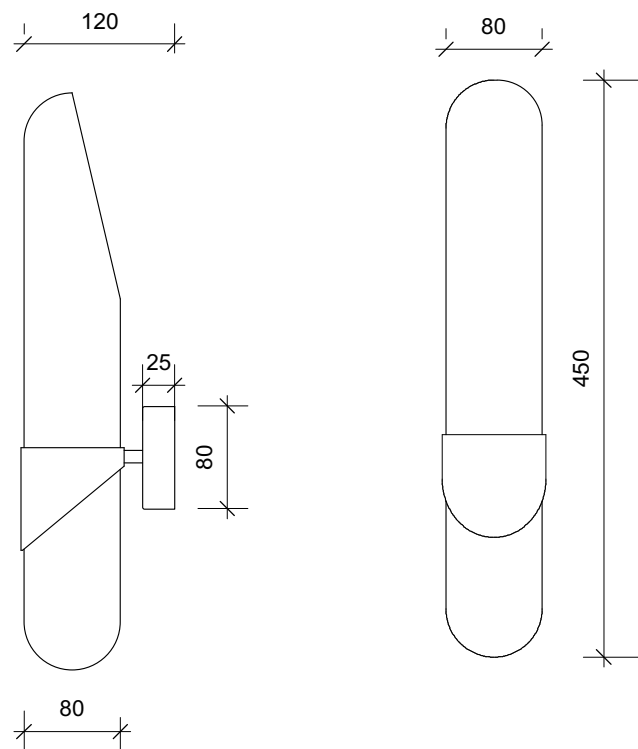

SQUARE IN CIRCLE
S T U D I O

DREAM – WALL LIGHT

REF WL 015

A cylindrical wall light with rounded edges on both sides, cut at the back to give an ambient glow close to the wall. The semicircular rounded ring is replicated to blend with the concept. The inner side of the light is brass finished to give a soft, inviting glow, whilst the outer side is black matt shop sprayed metal finish.

MATERIAL:
Electroplated Iron/ hand brushed finish

FINISH:
Matt black powder coated metal/ brushed brass
(Other finishes available)

DIMENSION :
Height 450mm 17.7"
Width 80mm 3.1"
Projection 120mm 4.7"

RECOMMENDED LAMP: 1 x E14

WATTAGE: 40W

VOLTAGE 230V

COLOUR : 2700 -3000K (warm white)

NET WEIGHT: 1.5kg 3.3lb

INFO@CKSCollective.COM

CKS
COLLECTIVE

WWW.CKSCollective.COM