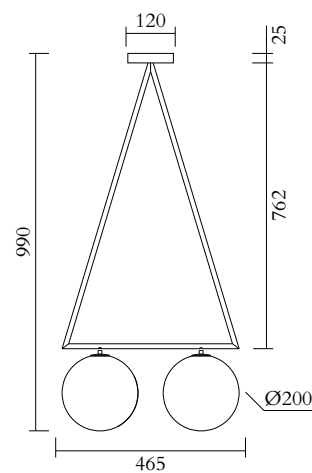

ATELIER ARETI

PRODUCT

Dreiecksrotation 476
Ceiling light / 3 globes

MATERIALS AND COLOUR OPTIONS

Brushed brass; white glass

VERSIONS

Brushed brass structure 476OL-C01-BR01

TECHNICAL DETAILS

ATELIER ARETI

PRODUCT

Dreiecksrotation 476
Ceiling light / 2 globes

MATERIALS AND COLOUR OPTIONS

Brushed brass; white glass

VERSIONS

Brushed brass structure 476OL-C02-BR01

TECHNICAL DETAILS

2 x E27 LED 10W max (US: E26)

110-230V

IP20

Light bulbs not included

NOTE

Flat ceiling attachment is available upon request

MADE IN

Germany

Sizes in mm. Flat attachments available on request. Variations in colour and size are available for some collections, please contact Areti for more details.

Our collections are hand made and made to order, small irregularities in shape or surface will occur, they are inherent to the hand made process and should not be seen as flaws. For detailed information on any products: contact@atelierareti.com