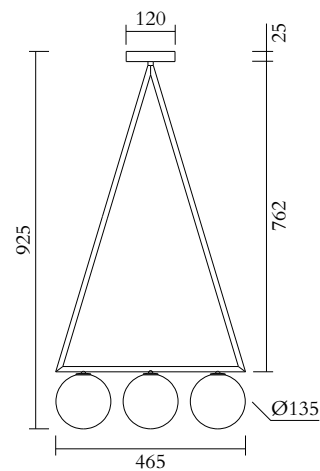

ATELIER ARETI

PRODUCT

Dreiecksrotation 476
Ceiling light / 3 globes

MATERIALS AND COLOUR OPTIONS

Brushed brass; white glass

VERSIONS

Brushed brass structure 476OL-C01-BR01

TECHNICAL DETAILS

Sizes in mm. Flat attachments available on request. Variations in colour and size are available for some collections, please contact Areti for more details.

Our collections are hand made and made to order, small irregularities in shape or surface will occur, they are inherent to the hand made process and should not be seen as flaws. For detailed information on any products: contact@atelierareti.com