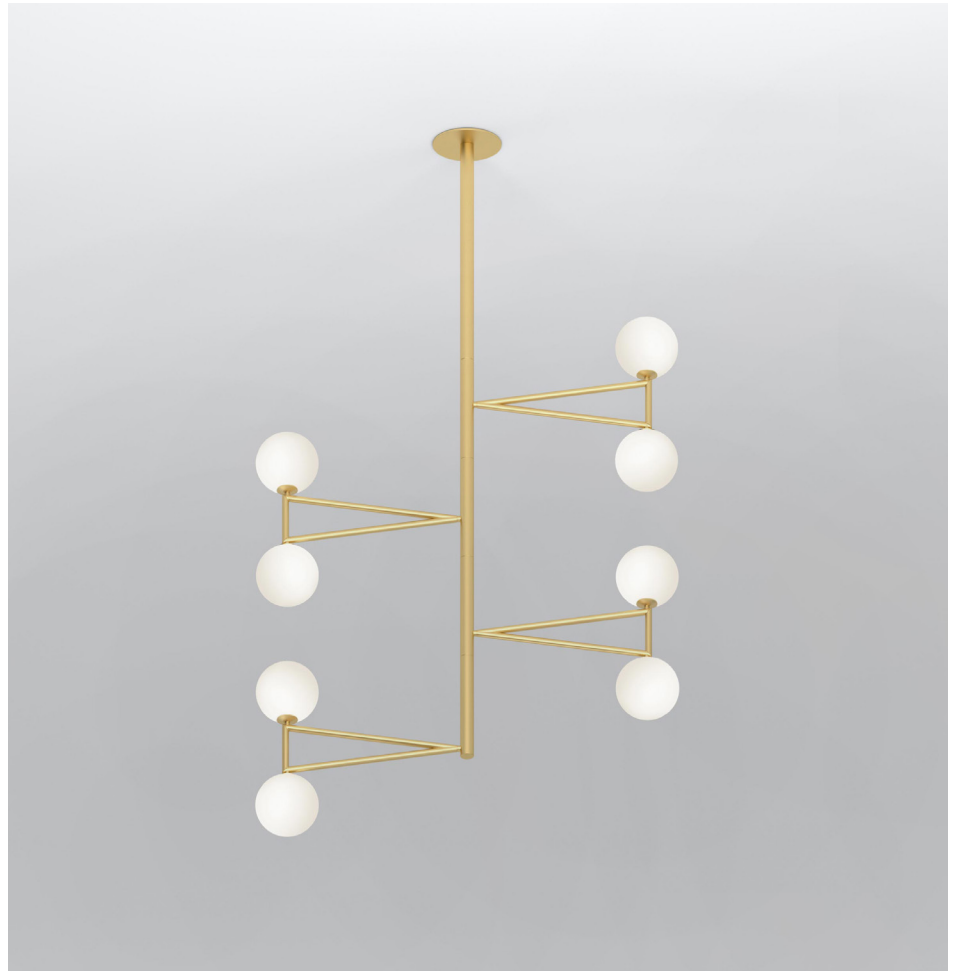

ATELIER ARETI

PRODUCT

Dreiecksrotation 476
Pendant light

MATERIALS AND COLOUR OPTIONS

Brushed brass; white glass

VERSIONS

Brushed brass structure 476OL-P04-BR01

TECHNICAL DETAILS

8 x G9 LED 5W max

110-230V

IP20

Light bulbs not included

NOTE

Flat ceiling attachment is available upon request

MADE IN

Germany

Sizes in mm. Flat attachments available under request. Variations in colour and size are available for some collections, please contact Areti for more details.

Our collections are hand made and made to order, small irregularities in shape or surface will occur, they are inherent to the hand made process and should not be seen as flaws. For detailed information on any products: contact@atelierareti.com