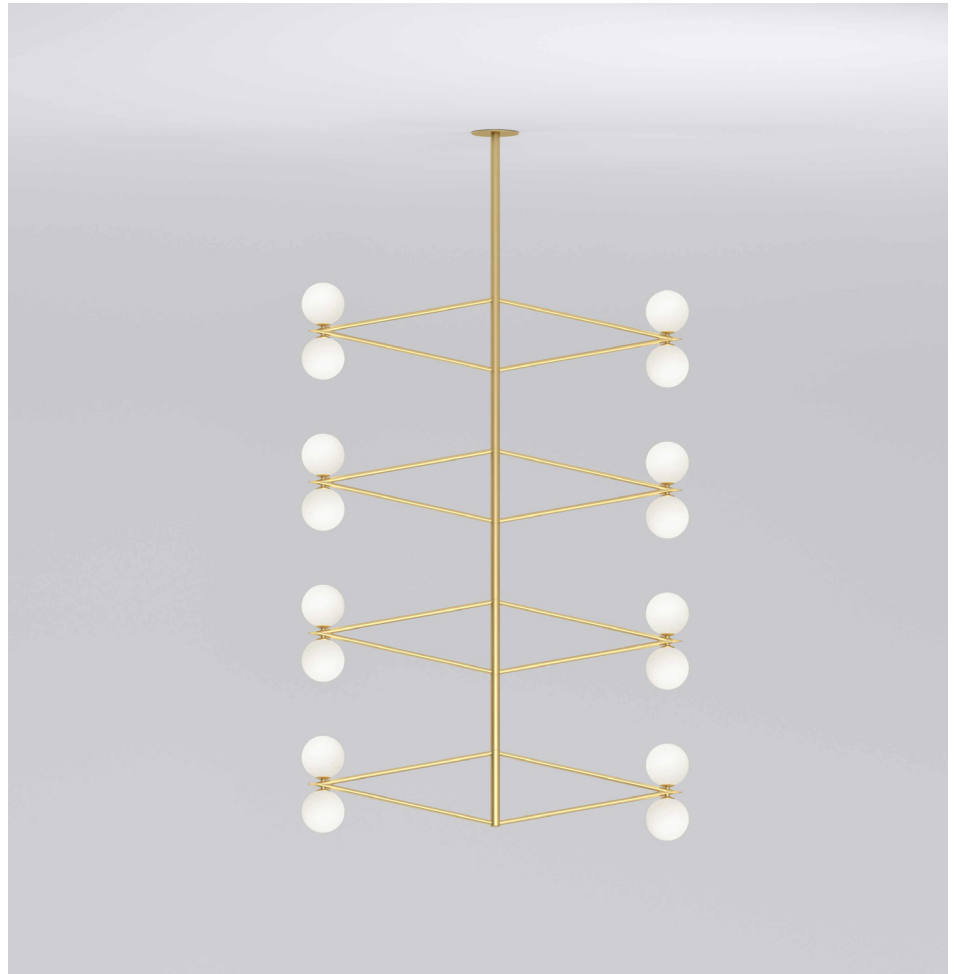

ATELIER ARETI

PRODUCT

Dreiecksrotation 476
Pendant light

MATERIALS AND COLOUR OPTIONS

Brushed brass; white glass

VERSIONS

Brushed brass structure 476OL-P03-BR01

TECHNICAL DETAILS

16 x G9 LED 5W max

110-230V

IP20

Light bulbs not included

NOTE

Flat ceiling attachment is available upon request

MADE IN

Germany

Sizes in mm. Flat attachments available under request. Variations in colour and size are available for some collections, please contact Areti for more details.

Our collections are hand made and made to order, small irregularities in shape or surface will occur, they are inherent to the hand made process and should not be seen as flaws. For detailed information on any products: contact@atelierareti.com