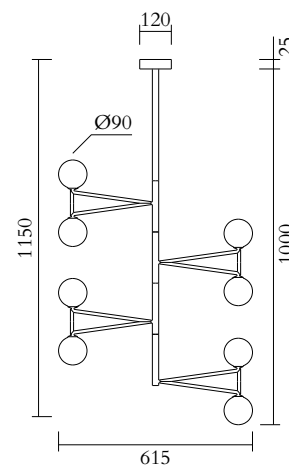

8 x G9 LED 5W max

110-230V

IP20

Light bulbs not included

NOTE

Flat ceiling attachment is available upon request

MADE IN

Germany