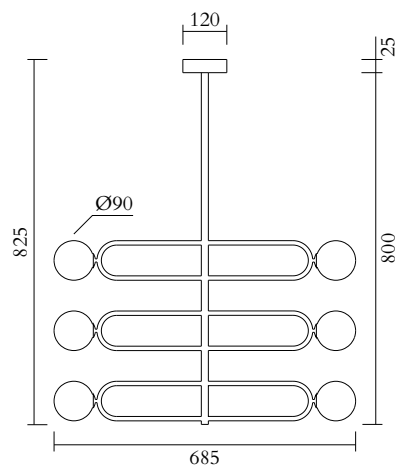

Sizes in mm. Flat attachments available under request. Variations in colour and size are available for some collections, please contact Areti for more details.

Our collections are hand made and made to order, small irregularities in shape or surface will occur, they are inherent to the hand made process and should not be seen as flaws. For detailed information on any products: contact@atelierareti.com

6 x G9 LED 5W max

110-230V

IP20

Light bulbs not included

NOTE

Flat ceiling attachment is available upon request

MADE IN

Germany