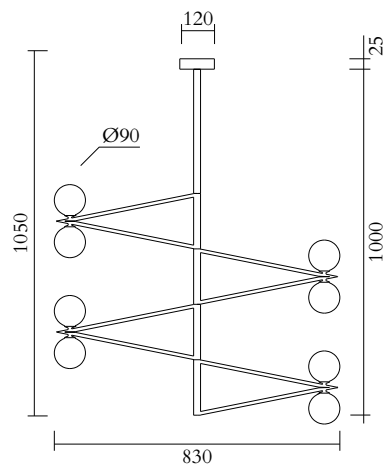

8 x G9 LED 5W max

110-230V

IP20

Light bulbs not included

NOTE

Flat ceiling attachment is available upon request

MADE IN

Germany