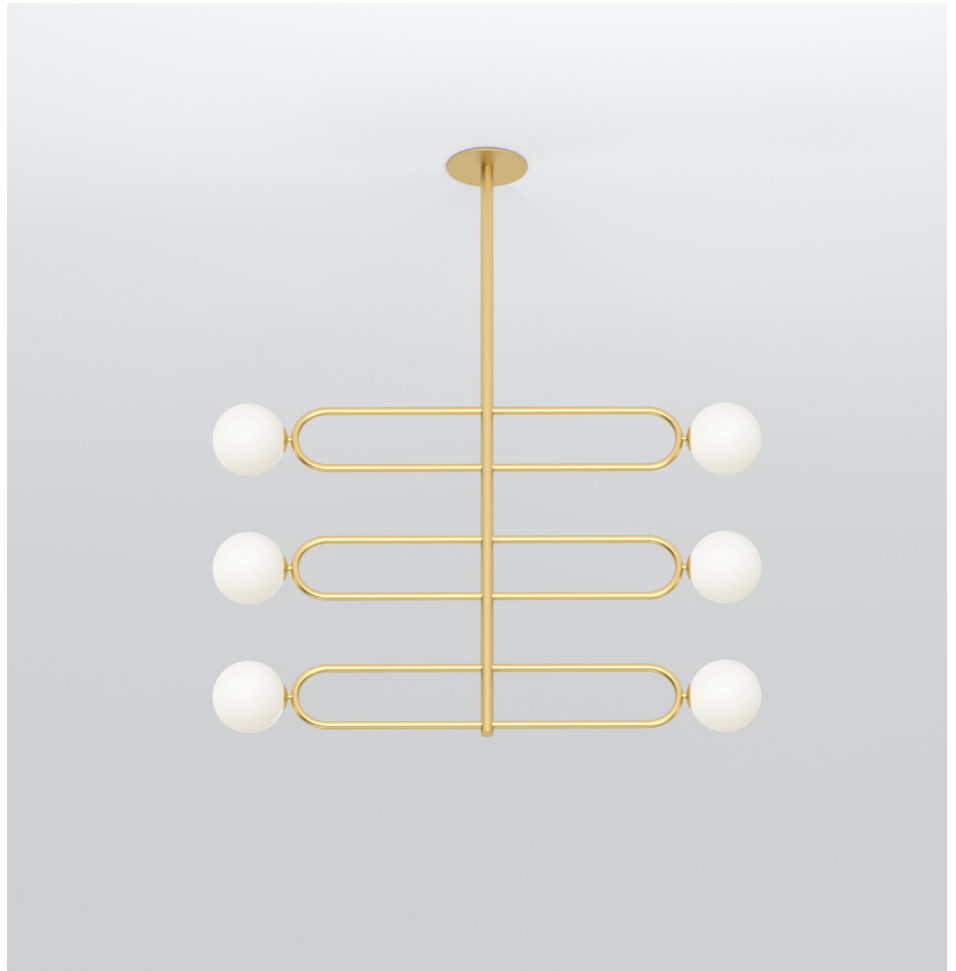

ATELIER ARETI

PRODUCT

Dreiecksrotation 476
Pendant light

MATERIALS AND COLOUR OPTIONS

Brushed brass; white glass

VERSIONS

Brushed brass structure 476OL-P01-BR01

TECHNICAL DETAILS

ATELIER ARETI

PRODUCT

Dreiecksrotation 476
Pendant light

MATERIALS AND COLOUR OPTIONS

Brushed brass; white glass

VERSIONS

Brushed brass structure 476OL-P02-BR01

TECHNICAL DETAILS

ATELIER ARETI

PRODUCT

Dreiecksrotation 476
Pendant light

MATERIALS AND COLOUR OPTIONS

Brushed brass; white glass

VERSIONS

Brushed brass structure 476OL-P07-BR01

TECHNICAL DETAILS

6 x G9 LED 5W max

110-230V

IP20

Light bulbs not included

NOTE

Flat ceiling attachment is available upon request

MADE IN

Germany