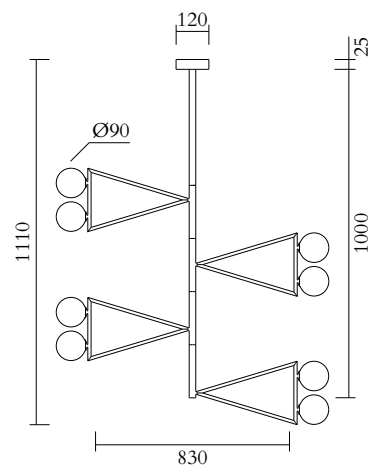

8 x G9 LED 5W max

110-230V

IP20

Light bulbs not included

NOTE

Flat ceiling attachment is available upon request

MADE IN

Germany