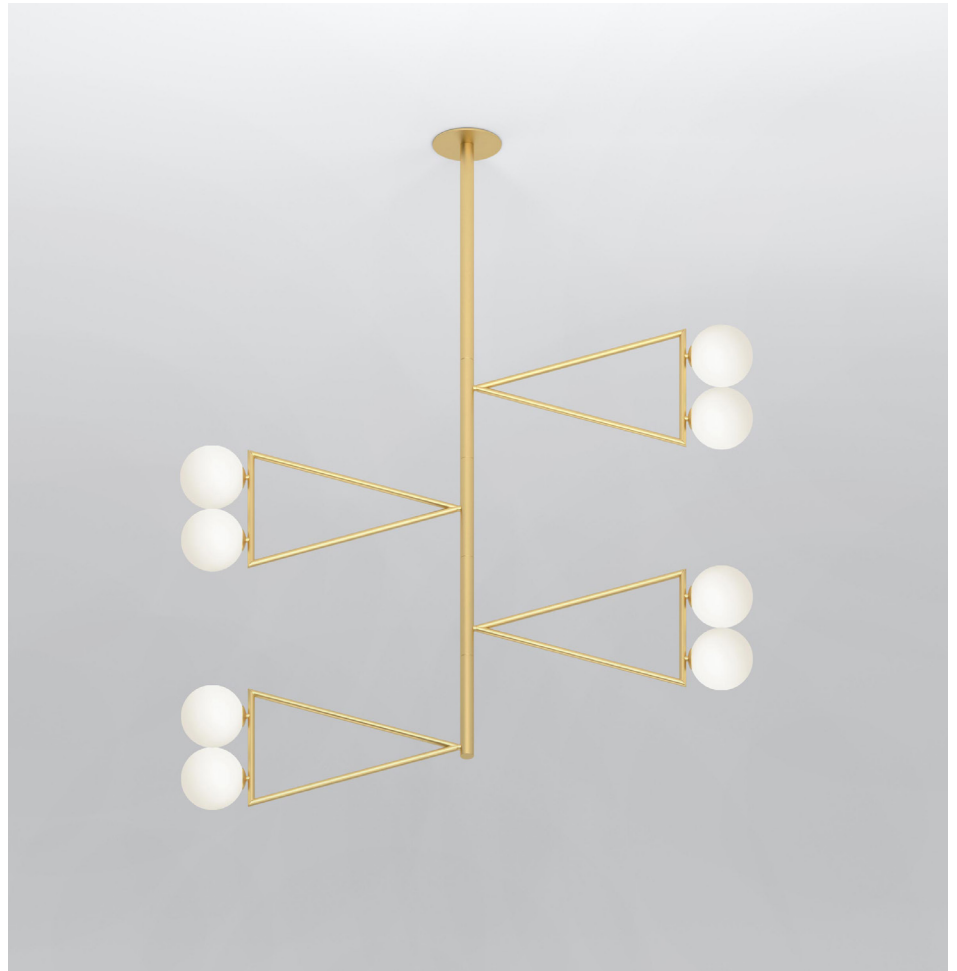

ATELIER ARETI

PRODUCT

Dreiecksrotation 476
Pendant light

MATERIALS AND COLOUR OPTIONS

Brushed brass; white glass

VERSIONS

Brushed brass structure 476OL-P05-BR01

TECHNICAL DETAILS

8 x G9 LED 5W max

110-230V

IP20

Light bulbs not included

NOTE

Flat ceiling attachment is available upon request

MADE IN

Germany

Sizes in mm. Flat attachments available under request. Variations in colour and size are available for some collections, please contact Areti for more details.

Our collections are hand made and made to order, small irregularities in shape or surface will occur, they are inherent to the hand made process and should not be seen as flaws. For detailed information on any products: contact@atelierareti.com