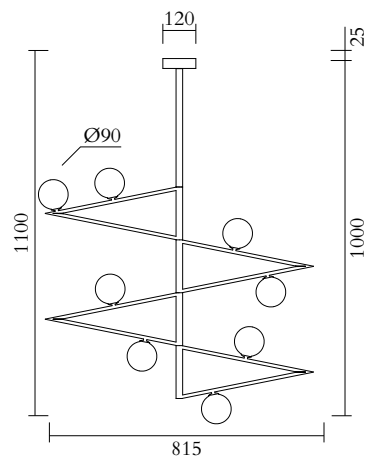

8 x G9 LED 5W max

110-230V

IP20

Light bulbs not included

NOTE

Flat ceiling attachment is available upon request

MADE IN

Germany