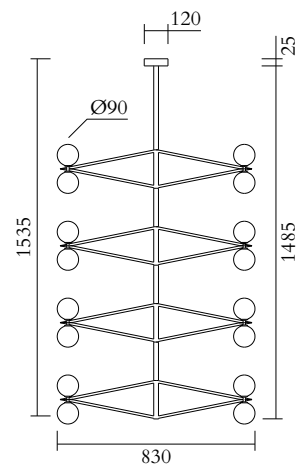

ATELIER ARETI

PRODUCT

Dreiecksrotation 476
Pendant light

MATERIALS AND COLOUR OPTIONS

Brushed brass; white glass

VERSIONS

Brushed brass structure 476OL-P03-BR01

TECHNICAL DETAILS

16 x G9 LED 5W max

110-230V

IP20

Light bulbs not included

NOTE

Flat ceiling attachment is available upon request

MADE IN

Germany

Sizes in mm. Flat attachments available under request. Variations in colour and size are available for some collections, please contact Areti for more details.

Our collections are hand made and made to order, small irregularities in shape or surface will occur, they are inherent to the hand made process and should not be seen as flaws. For detailed information on any products: contact@atelierareti.com