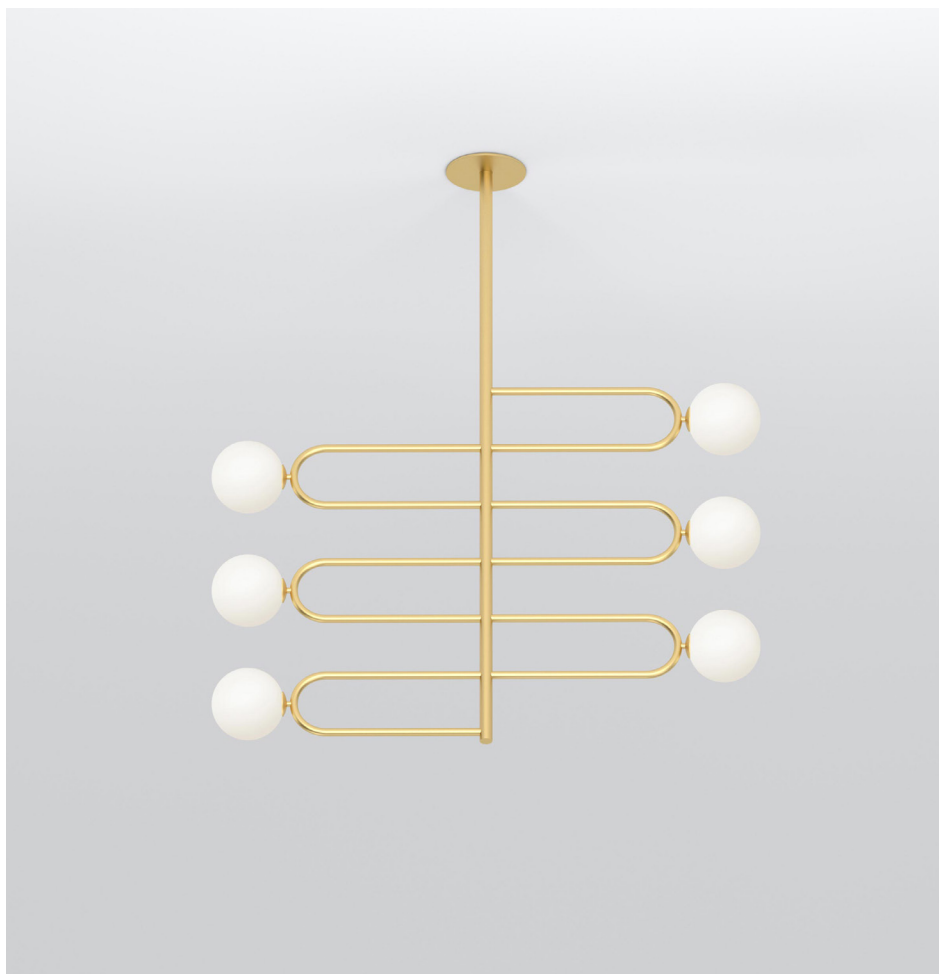

ATELIER ARETI

PRODUCT

Dreiecksrotation 476
Pendant light

MATERIALS AND COLOUR OPTIONS

Brushed brass; white glass

VERSIONS

Brushed brass structure 476OL-P01-BR01

TECHNICAL DETAILS

ATELIER ARETI

PRODUCT

Dreiecksrotation 476
Pendant light

MATERIALS AND COLOUR OPTIONS

Brushed brass; white glass

VERSIONS

Brushed brass structure 476OL-P06-BR01

TECHNICAL DETAILS

6 x G9 LED 5W max

110-230V

IP20

Light bulbs not included

NOTE

Flat ceiling attachment is available upon request

MADE IN

Germany