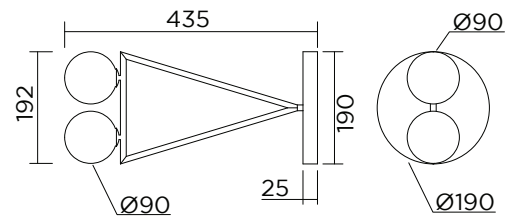

INFO@CKSCOLLECTIVE.COM
WWW.CKSCOLLECTIVE.COM

Our collections are hand made and made to order, small irregularities in shape or surface will occur, they are inherent to the hand made process and should not be seen as flaws. Variations in colour and size are available for some collections, please contact Areti for more details.