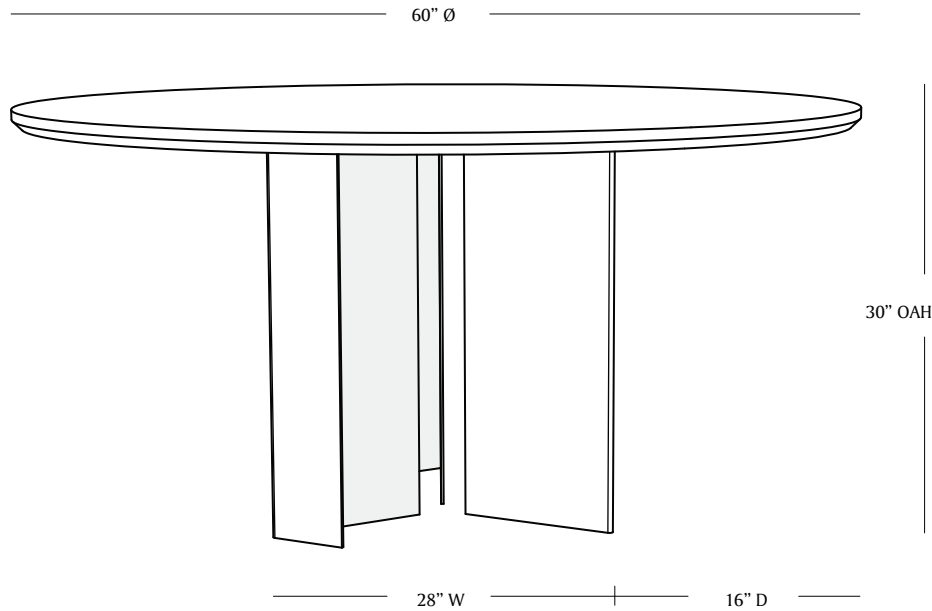

MATERIA

ECLIPSE III

MATERIA

VIEW I

VIEW II

TOP w/ base

ECLIPSE III

PRICING AVAILABLE UPON REQUEST

LEAD TIME:

Approx 12 - 16 weeks

DIMENSIONS:

42" dia x 30"h x 28" dia base

48" dia x 30"h x 28" dia base

60" dia x 30"h x 28" dia base

72" dia x 30"h x 28" dia base

MATERIALS: