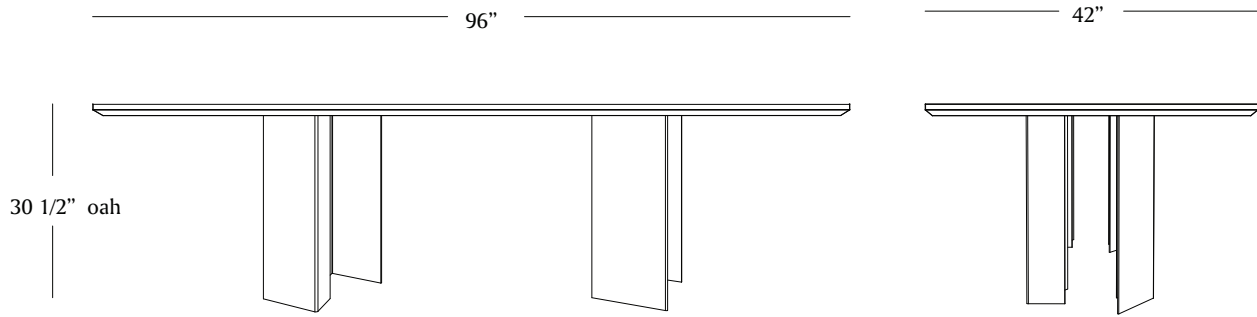

MATERIA

ECLIPSE IV

MATERIA

FRONT

SIDE

PERSPECTIVE

TOP w/base

ECLIPSE IV

PRICING AVAILABLE UPON REQUEST

LEAD TIME:

Approx 12-16 weeks

DIMENSIONS:

96"l x 42"w x 30" h

MATERIALS:

Top: arabescato corchia marble, carrara marble, oxidized black walnut, black walnut, ebonized oak, thunderwash ash