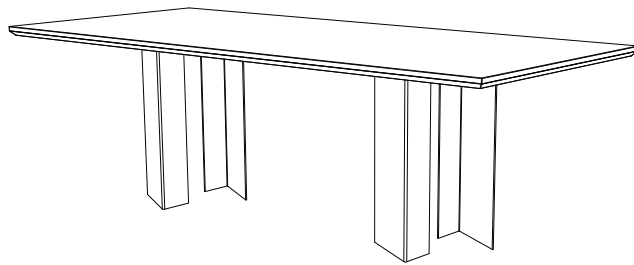

MATERIA

ECLIPSE IV

MATERIA

FRONT

SIDE

PERSPECTIVE

TOP w/base

ECLIPSE IV

PRICING AVAILABLE UPON REQUEST

LEAD TIME:

Approx 12-16 weeks

DIMENSIONS:

96"l x 42"w x 30" h

MATERIALS:

Top: arabescato corchia marble, carrara marble, oxidized black walnut, black walnut, ebonized oak, thunderwash ash