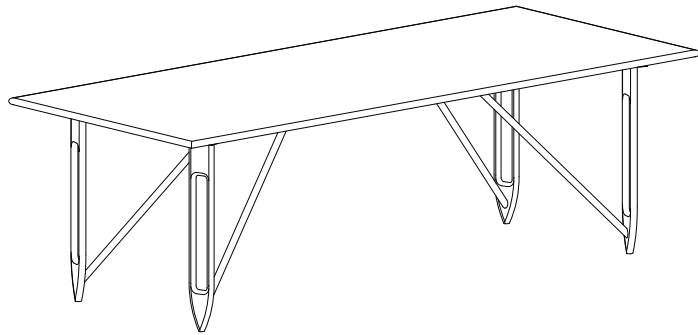

# MATERIA

ETOILE

# MATERIA

ISO

FRONT

SIDE

BOTTOM

## ETOILE

**PRICING AVAILABLE UPON REQUEST**

**LEAD TIME:**

Approx 12-16 weeks

**DIMENSIONS:**

72"l x 30"w x 30"h

84"l x 36"w x 30"h

96"l x 42"w x 30"h

108"l x 48"w x 30"h

**MATERIALS:**

Black walnut, oxidized black walnut, ebonized oak, thunderwash ash; additional custom materials available

**CUSTOMIZATIONS AVAILABLE UPON REQUEST**