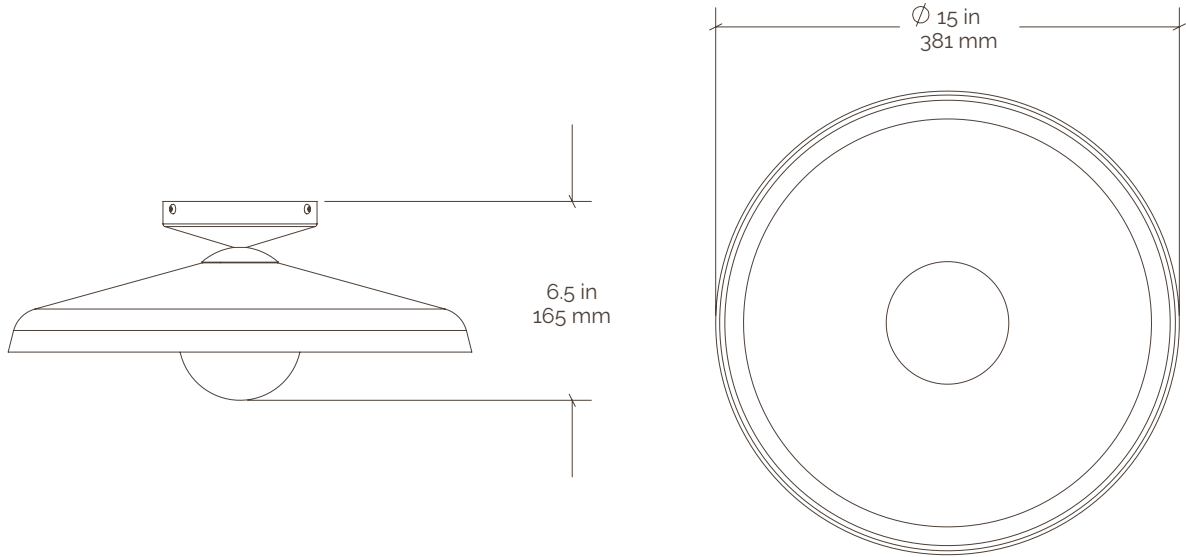

# Emmet Flush Mount Low Dome

Incandescent

<b>Collection</b>	Emmet	<b>Mounting</b>	4 in octagon box
<b>Number</b>	EMM-FM01	<b>Canopy</b>	5 in / 127 mm
<b>Product</b>	Flush Mount	<b>Certifications</b>	UL listed
<b>Appx. Dimensions</b>	H: 6.5 in / 165 mm W: 15 in / 381 mm	<b>Ceramic Reflector</b>	LD15
<b>Weight</b>	3 lbs / 1.4 kgs	<b>Glass Diffuser</b>	SP04
<b>Materials</b>	Brass & Terracotta	<b>Lamping</b>	120V / E12 Type T
		<b>Lamping Spec</b>	6.0 w / 600 lm / 3000 k each
<b>Finishes</b>	Available in any Pax brass & ceramic finish	<b>Dimming</b>	Dimmable with most incandescent and LED dimmers.