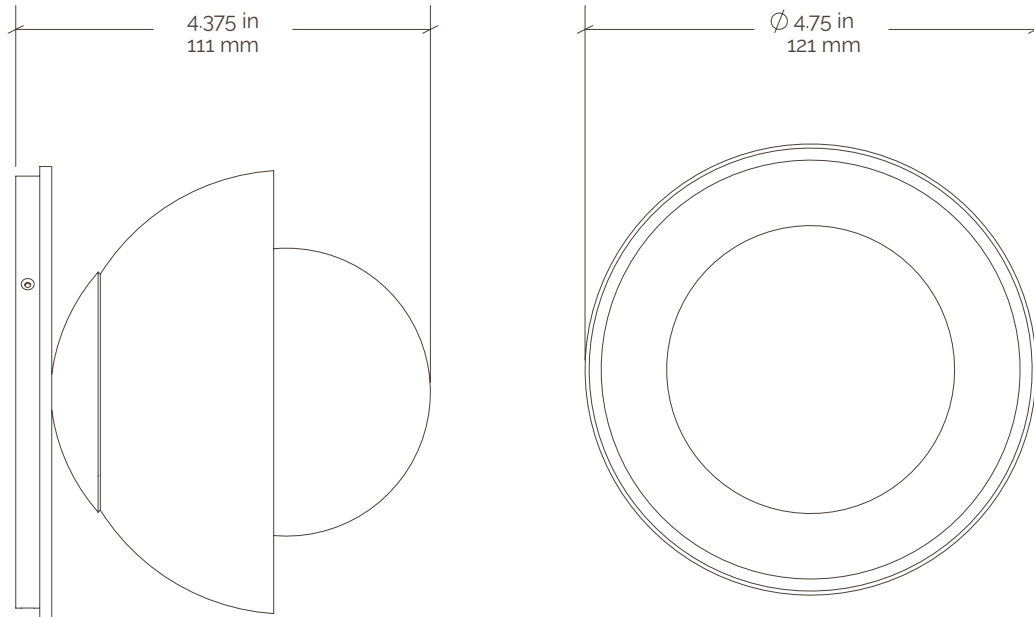

Emmet Sconce 4.75" Hemisphere

Incandescent

Collection	Emmet	Mounting	4 in octagon box or handy box
Number	EMM-SC01	Backplate	4.75 in / 121 mm
Product	Sconce	Certifications	UL listed / Damp
Appx. Dimensions	H: 4.375 in / 111 mm D: 4.75 in / 121 mm	Ceramic Reflector	HM04
Weight	2 lbs / 0.9 kgs	Glass Diffuser	SP03
Materials	Brass & Terracotta	Lamping	120V / E12 Type T
		Lamping Spec	4.5 w / 450 lm / 3000 k each
Finishes	Available in any Pax brass & ceramic finish	Dimming	Dimmable with most incandescent and LED dimmers.

XX-	XXX-	XXX-	XXXX-	XXX-	Ceramic Finish	XXXX-	X
Fixture Type	Family	Metal Finish	Ceramic	Ceramic Finish	Ceramic Finish Cont.	Diffuser Shape	Diffuser Finish
CF (Ceiling Fixture)	BAN (Bancroft)	BRB (Brushed Brass)	HM04 (4" Diameter Hemisphere)	AZL (Azure Lichen)	DIVL (Double Ivory Lichen)	SP03	W (White)
FM (Flush Mount)	EMM (Emmet)	BRN (Brushed Nickel)	HM07 (7" Diameter Hemisphere)	AZM (Azure Matte)	DVDL (Double Verde Lichen)	SP04	
PD (Pendant)	DIX (Dixon)	DAB (Dark Aged Brass)	HM12 (12" Diameter Hemisphere)	BLL (Black Lichen)	FRM (Forest Matte)	SP05	
SC (Sconce)	LAW (Lawrence)	GRA (Graphite)	CN12 (12" Height Cone)	BLM (Black Matte)	IVL (Ivory Lichen)		
FL (Floor)	ROS (Roseland)	LAB (Light Aged Brass)	LD15 (15" Diameter Low Dome)	CHL (Chocolate Lichen)	IVP (Ivory Porcelain)		
TB (Table)	CRE (Creston)	TXB (Textured Black)	TB04 (4" Short Tube)	CHM (Chocolate Matte)	NVM (Navy Matte)		
		TXI (Textured Ivory)	TB08 (8" Long Tube)	DAZL (Double Azure Lichen)	VDL (Verde Lichen)		
		TXW (Textured White)	AD01 (As Designed)	DBLL (Double Black Lichen)	VDM (Verde Matte)		
				DCHL (Double Chocolate Lichen)			

Type	E12 Type T
Input Voltage	120
Watts Each	9.5
Lumens Each	950
Color Temperature	3000 K
Life Expectancy	3 yrs, 25,000 hours