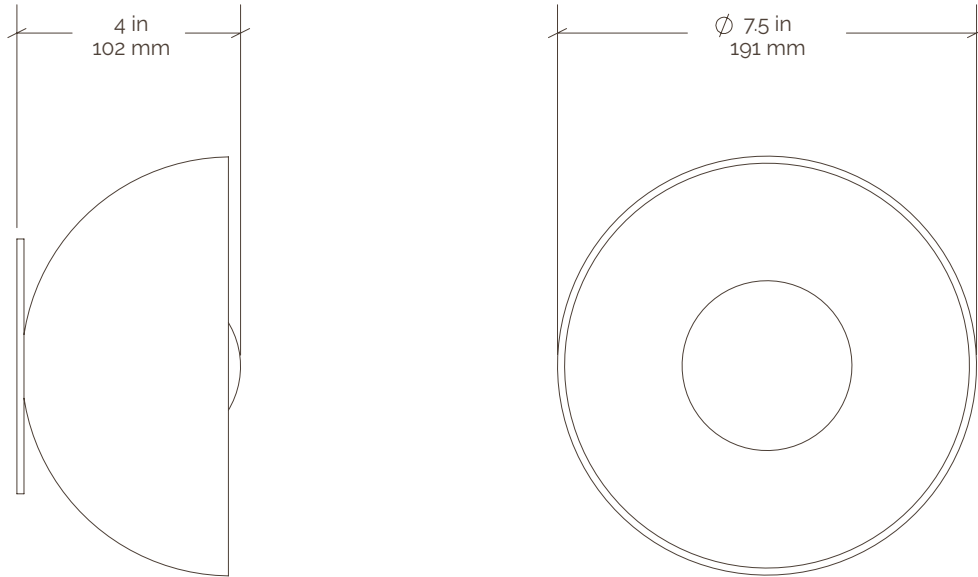

Emmet Sconce ADA 7.5" Hemisphere

Incandescent

Collection	Emmet	Mounting	4 in octagon box
Number	EMM-SC03	Backplate	4.5 in / 114 mm
Product	Sconce	Certifications	UL listed / Damp
Appx. Dimensions	H: 4 in / 102 mm D: 7.5 in / 191 mm	Ceramic Reflector	Hm07
Weight	1.75 lbs / 0.8 kgs	Glass Diffuser	SP03
Materials	Brass & Terracotta	Lamping	120V / E12 Type T
		Lamping Spec	4.5 w / 450 lm / 3000 k each
Finishes	Available in any Pax brass & ceramic finish	Dimming	Dimmable with most incandescent and LED dimmers.

Specifications

SKU Legend

XX-	XXX-	XXX-	XXXX-	XXX-	Ceramic Finish	XXXX-	X
Fixture Type	Family	Metal Finish	Ceramic	Ceramic Finish	Ceramic Finish Cont.	Diffuser Shape	Diffuser Finish
CF (Ceiling Fixture)	BAN (Bancroft)	BRB (Brushed Brass)	HM04 (4" Diameter Hemisphere)	AZL (Azure Lichen)	DIVL (Double Ivory Lichen)	SP03	W (White)
FM (Flush Mount)	EMM (Emmet)	BRN (Brushed Nickel)	HM07 (7" Diameter Hemisphere)	AZM (Azure Matte)	DVDL (Double Verde Lichen)	SP04	
PD (Pendant)	DIX (Dixon)	DAB (Dark Aged Brass)	HM12 (12" Diameter Hemisphere)	BLL (Black Lichen)	FRM (Forest Matte)	SP05	
SC (Sconce)	LAW (Lawrence)	GRA (Graphite)	CN12 (12" Height Cone)	BLM (Black Matte)	IVL (Ivory Lichen)		
FL (Floor)	ROS (Roseland)	LAB (Light Aged Brass)	LD15 (15" Diameter Low Dome)	CHL (Chocolate Lichen)	IVP (Ivory Porcelain)		
TB (Table)	CRE (Creston)	TXB (Textured Black)	TB04 (4" Short Tube)	CHM (Chocolate Matte)	NVM (Navy Matte)		
		TXI (Textured Ivory)	TB08 (8" Long Tube)	DAZL (Double Azure Lichen)	VDL (Verde Lichen)		
		TXW (Textured White)	AD01 (As Designed)	DBLL (Double Black Lichen)	VDM (Verde Matte)		
				DCHL (Double Chocolate Lichen)			

Type	E12 Type T
Input Voltage	120
Watts Each	9.5
Lumens Each	950
Color Temperature	3000 K
Life Expectancy	3 yrs, 25,000 hours