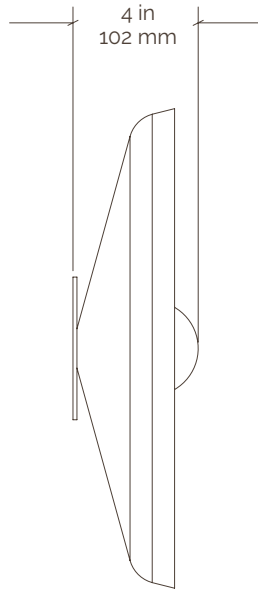

Emmet Sconce ADA Low Dome

Incandescent

Collection	Emmet	Mounting	4 in octagon box
Number	EMM-SC03	Backplate	4.5 in / 114 mm
Product	Sconce	Certifications	UL listed / Damp
Appx. Dimensions	H: 4 in / 102 mm D: 15 in / 381 mm	Ceramic Reflector	LD15
Weight	2.6 lbs / 1.2 kgs	Glass Diffuser	SP03
Materials	Brass & Terracotta	Lamping	120V / E12 Type T
		Lamping Spec	4.5 w / 450 lm / 3000 k each
Finishes	Available in any Pax brass & ceramic finish	Dimming	Dimmable with most incandescent and LED dimmers.

*WALL MOUNT ONLY

SKU Key Finish legend available at paxlighting.com/finishes

Specifications

SKU Legend

XX-	XXX-	XXX-	XXXX-	XXX-	Ceramic Finish	XXXX-	X
Fixture Type	Family	Metal Finish	Ceramic	Ceramic Finish	Ceramic Finish Cont.	Diffuser Shape	Diffuser Finish
CF (Ceiling Fixture)	BAN (Bancroft)	BRB (Brushed Brass)	HM04 (4" Diameter Hemisphere)	AZL (Azure Lichen)	DIVL (Double Ivory Lichen)	SP03	W (White)
FM (Flush Mount)	EMM (Emmet)	BRN (Brushed Nickel)	HM07 (7" Diameter Hemisphere)	AZM (Azure Matte)	DVDL (Double Verde Lichen)	SP04	
PD (Pendant)	DIX (Dixon)	DAB (Dark Aged Brass)	HM12 (12" Diameter Hemisphere)	BLL (Black Lichen)	FRM (Forest Matte)	SP05	
SC (Sconce)	LAW (Lawrence)	GRA (Graphite)	CN12 (12" Height Cone)	BLM (Black Matte)	IVL (Ivory Lichen)		
FL (Floor)	ROS (Roseland)	LAB (Light Aged Brass)	LD15 (15" Diameter Low Dome)	CHL (Chocolate Lichen)	IVP (Ivory Porcelain)		
TB (Table)	CRE (Creston)	TXB (Textured Black)	TB04 (4" Short Tube)	CHM (Chocolate Matte)	NVM (Navy Matte)		
		TXI (Textured Ivory)	TB08 (8" Long Tube)	DAZL (Double Azure Lichen)	VDL (Verde Lichen)		
		TXW (Textured White)	AD01 (As Designed)	DBLL (Double Black Lichen)	VDM (Verde Matte)		
				DCHL (Double Chocolate Lichen)			