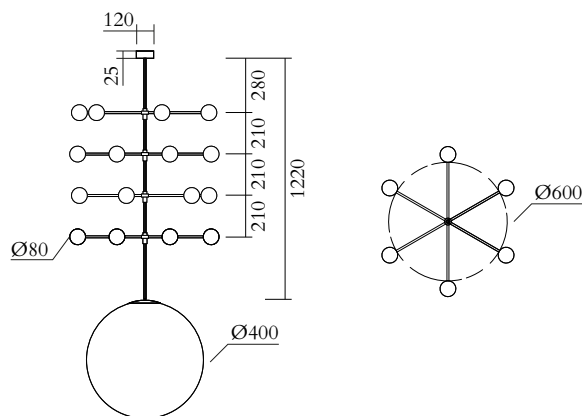

Black tube and ceiling attachment; brushed brass disc

180OL-P01-ME01

White tube and ceiling attachment; brushed brass disc

180OL-P01-ME02

TECHNICAL DETAILS

6 x G9 LED 5W max

Recommended bulb size: diameter 16mm, total length
47mm (diameter must be under 20 mm)

Black tube and ceiling attachment 180OL-P03-ME01

White tube and ceiling attachment 180OL-P03-ME02

TECHNICAL DETAILS

Globes Ø80: 24 x G9 LED 5W max

Recommended bulb size: diameter 16mm, total length
47mm (diameter must be under 20 mm)

Globe Ø400: 1 x E27 LED 10W max (US: E26)

110-230V

IP20

Light bulbs not included

WEIGHT

35 kg

MADE IN

Germany

Black tube and ceiling attachment 180OL-P04-ME01

White tube and ceiling attachment 180OL-P04-ME02

TECHNICAL DETAILS

Globes Ø80: 6 x G9 LED 5W max

Recommended bulb size: diameter 16mm, total length
47mm (diameter must be under 20 mm)