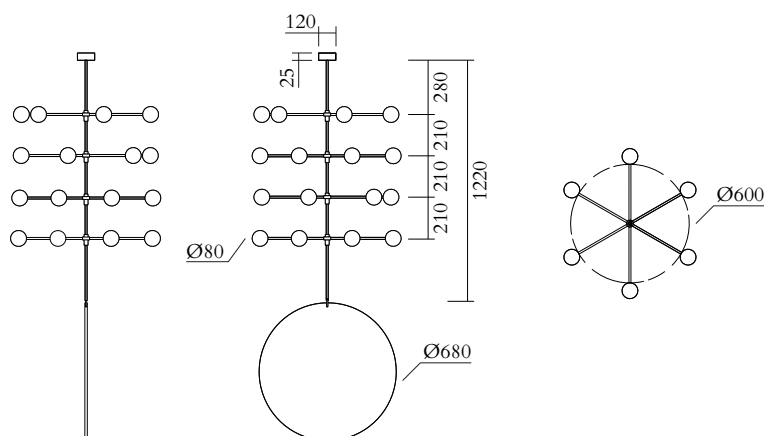

Black tube and ceiling attachment; brushed brass disc

180OL-P02-ME01

White tube and ceiling attachment; brushed brass disc

180OL-P02-ME02

TECHNICAL DETAILS

24 x G9 LED 5W max

Recommended bulb size: diameter 16mm, total length
47mm (diameter must be under 20 mm)

110-230V

IP20

Light bulbs not included

WEIGHT

35 kg

MADE IN

Germany

Sizes in mm. Flat attachments available only under request. Variations in colour and size are available for some collections, please contact Areti for more details.

Black tube and ceiling attachment 180OL-P03-ME01

White tube and ceiling attachment 180OL-P03-ME02

TECHNICAL DETAILS

Globes Ø80: 24 x G9 LED 5W max

Recommended bulb size: diameter 16mm, total length
47mm (diameter must be under 20 mm)

Black tube and ceiling attachment 180OL-P04-ME01

White tube and ceiling attachment 180OL-P04-ME02

TECHNICAL DETAILS

Globes Ø80: 6 x G9 LED 5W max

Recommended bulb size: diameter 16mm, total length
47mm (diameter must be under 20 mm)