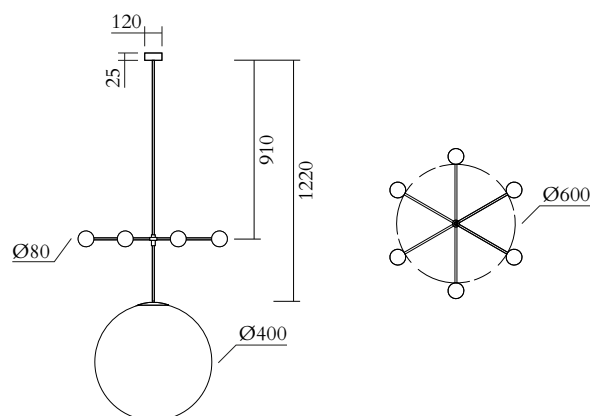

Black tube and ceiling attachment; brushed brass disc

180OL-P02-ME01

White tube and ceiling attachment; brushed brass disc

180OL-P02-ME02

TECHNICAL DETAILS

24 x G9 LED 5W max

Recommended bulb size: diameter 16mm, total length
47mm (diameter must be under 20 mm)

Black tube and ceiling attachment 180OL-P03-ME01

White tube and ceiling attachment 180OL-P03-ME02

TECHNICAL DETAILS

Globes Ø80: 24 x G9 LED 5W max

Recommended bulb size: diameter 16mm, total length
47mm (diameter must be under 20 mm)

Black tube and ceiling attachment 180OL-P04-ME01

White tube and ceiling attachment 180OL-P04-ME02

TECHNICAL DETAILS

Globes Ø80: 6 x G9 LED 5W max

Recommended bulb size: diameter 16mm, total length
47mm (diameter must be under 20 mm)

Globe Ø400: 1 x E27 LED 10W max (US: E26)

110-230V

IP20

Light bulbs not included

WEIGHT

25 kg

MADE IN

Germany