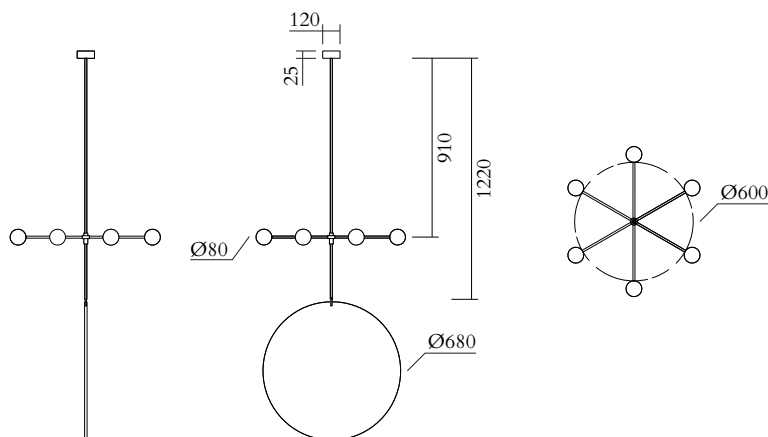

Black tube and ceiling attachment; brushed brass disc

180OL-P01-ME01

White tube and ceiling attachment; brushed brass disc

180OL-P01-ME02

TECHNICAL DETAILS

6 x G9 LED 5W max

Recommended bulb size: diameter 16mm, total length
47mm (diameter must be under 20 mm)

110-230V

IP20

Light bulbs not included

WEIGHT

25 kg

MADE IN

Germany

Sizes in mm. Flat attachments available only under request. Variations in colour and size are available for some collections, please contact Areti for more details.

Black tube and ceiling attachment; brushed brass disc

180OL-P02-ME01

White tube and ceiling attachment; brushed brass disc

180OL-P02-ME02

TECHNICAL DETAILS

24 x G9 LED 5W max

Recommended bulb size: diameter 16mm, total length
47mm (diameter must be under 20 mm)

Black tube and ceiling attachment 180OL-P03-ME01

White tube and ceiling attachment 180OL-P03-ME02

TECHNICAL DETAILS

Globes Ø80: 24 x G9 LED 5W max

Recommended bulb size: diameter 16mm, total length
47mm (diameter must be under 20 mm)