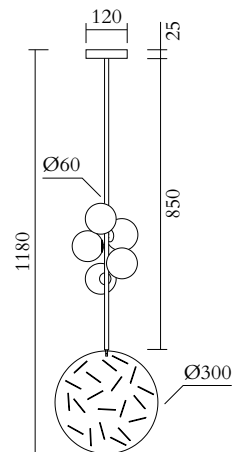

ATELIER ARETI

PRODUCT

Epic four 475
Pendant light / Cuts

MATERIALS AND COLOUR OPTIONS

Brushed brass; powder coated metal; white acrylic

VERSIONS

Brushed brass structure 475OL-P01-BR01
Black structure 475OL-P01-ME01

TECHNICAL DETAILS

5 x G9 LED 5W max
110-230V
IP20
Light bulbs not included

NOTE

Flat ceiling attachment is available upon request

MADE IN

Germany

Sizes in mm. Flat attachments available under request. Variations in colour and size are available for some collections, please contact Areti for more details.