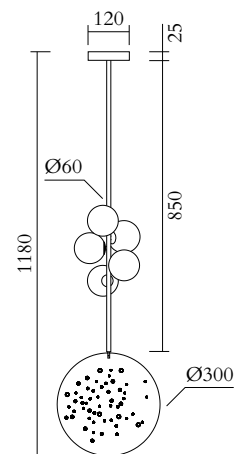

TECHNICAL DETAILS

5 x G9 LED 5W max
110-230V
IP20
Light bulbs not included

NOTE

Flat ceiling attachment is available upon request

MADE IN

Germany

Sizes in mm. Flat attachments available under request. Variations in colour and size are available for some collections, please contact Areti for more details.