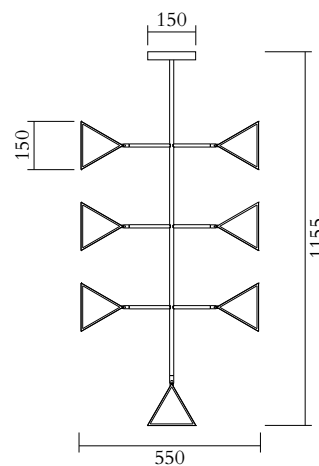

## MADE IN

Germany

Sizes in mm. Flat attachments available under request. Variations in colour and size are available for some collections, please contact Areti for more details.

Our collections are hand made and made to order, small irregularities in shape or surface will occur, they are inherent to the hand made process and should not be seen as flaws. For detailed information on any products: [contact@atelierareti.com](mailto:contact@atelierareti.com)