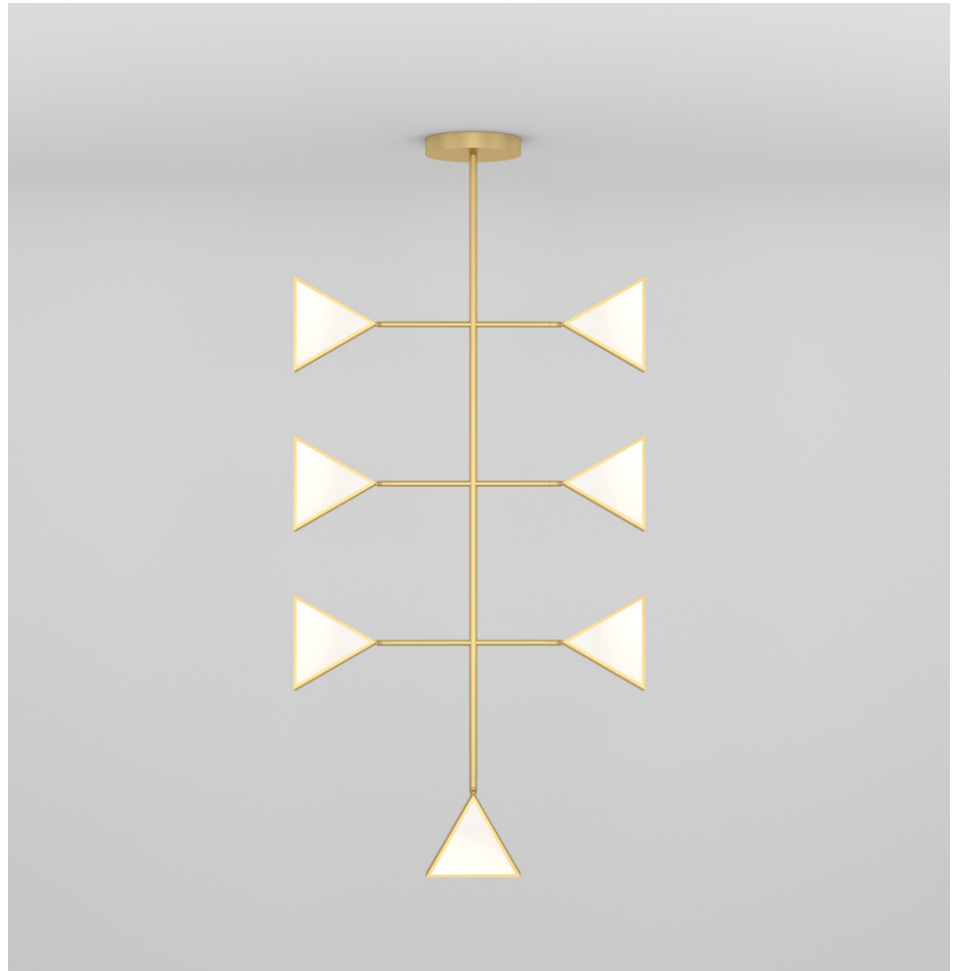

ATELIER ARETI

PRODUCT

Epic triangles 365
Pendant light

MATERIALS AND COLOUR OPTIONS

Brushed brass; powder coated metal; white acrylic

VERSIONS

Brushed brass structure; white acrylic panels

365OL-P01-BR01

Black structure; white acrylic panels

365OL-P01-ME01

White structure; white acrylic panels

365OL-P01-ME02

TECHNICAL DETAILS

Built in LED 56W

Input voltage EU: 230V

Input voltage US: 110V

Output voltage: 24V

2700K

IP20

NOTE

Built in LED light source can be changed by Atelier Areti or a qualified workshop only

MADE IN

Germany

Sizes in mm. Flat attachments available under request. Variations in colour and size are available for some collections, please contact Areti for more details.

Our collections are hand made and made to order, small irregularities in shape or surface will occur, they are inherent to the hand made process and should not be seen as flaws. For detailed information on any products: contact@atelierareti.com