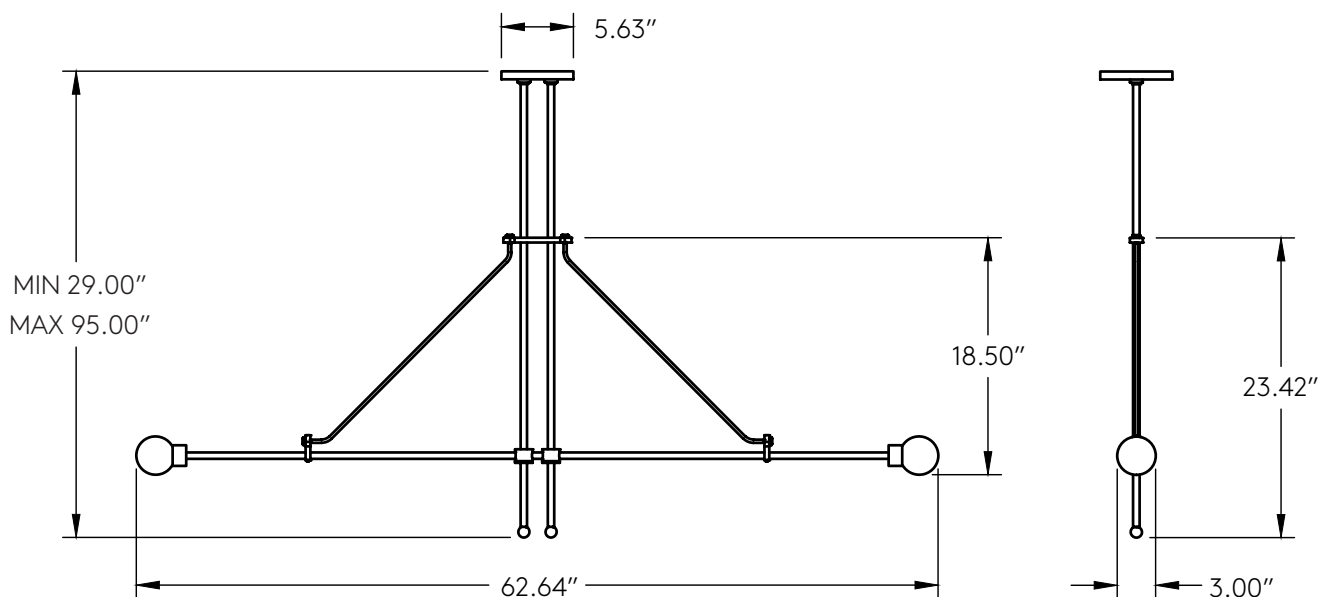

Equil Even

Shown in **August Brass** with **Frosted Solid Glass Orbs**

INFO@CKSCOLLECTIVE.COM
WWW.CKSCOLLECTIVE.COM

Equil Even

AVAILABLE OPTIONS	DIMENSIONS	LAMPING & INFORMATION
<p>Base Brass Pewter Matte Black Matte White</p> <p>Premium 1 Aged Brass August Brass Black Brass Aged Pewter</p> <p>Premium 2 Brushed Nickel Two-Tone Finish</p> <p>Glass Orbs Frosted</p> <p>Temperature 2400K 2700K 3000K</p>	<p>Canopy Diameter 5.625" Width 62.64" Orb Diameter 3.00" Minimum Height 29.00" Maximum Height 95.00"</p> <p>Weight 9 lbs</p> <p>Driver is designed to be housed inside a standard round ceiling junction box.</p> 	<p>6 watt led 50 watt total incandescent 600 Lumen Onboard Driver and LED Module LED life of 50,000 hours 27 years of normal use 110V-277V compatible</p> <p>UL listing file #E505276 Product is made to order Compatible with LED Dimmer Switches Rated for Damp Locations</p> <p>Custom abilities and options available. Please inquire sales@riloh.com</p>