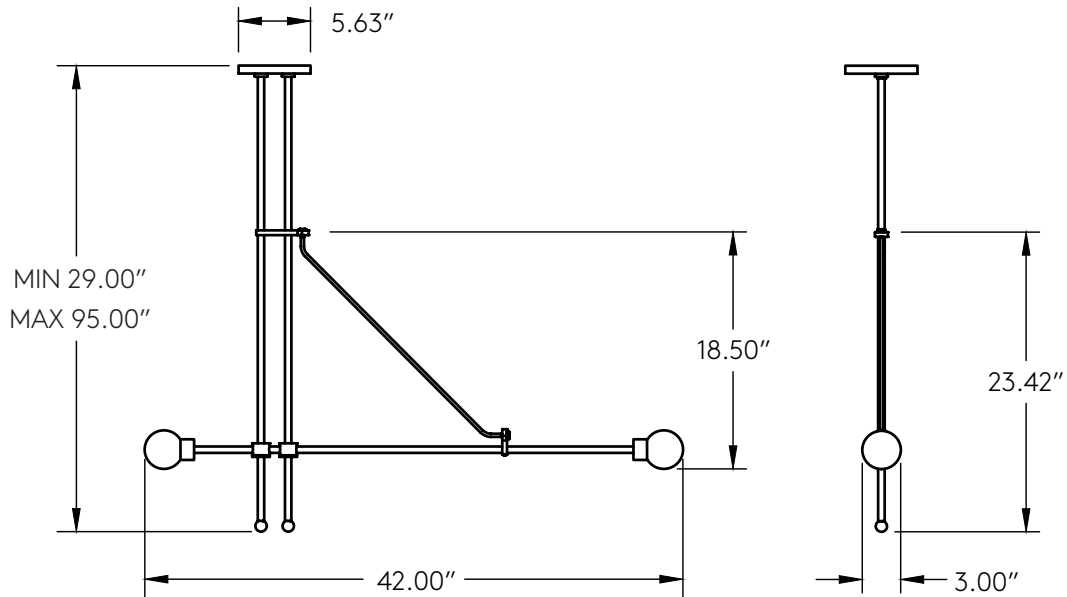

Equil Offset

Shown in **August Brass** with **Frosted Solid Glass Orbs**

INFO@CKSCOLLECTIVE.COM
WWW.CKSCOLLECTIVE.COM

Equil Offset

AVAILABLE OPTIONS	DIMENSIONS	LAMPING & INFORMATION
<p>Base Brass Pewter Matte Black Matte White</p> <p>Premium 1 Aged Brass August Brass Black Brass Aged Pewter</p> <p>Premium 2 Brushed Nickel Two-Tone Finish</p> <p>Glass Orbs Frosted</p> <p>Temperature 2400K 2700K 3000K</p>	<p>Canopy Diameter 5.625" Width 42.00" Orb Diameter 3.00" Minimum Height 29.00" Maximum Height 95.00"</p> <p>Weight 7 lbs</p> <p>Driver is designed to be housed inside a standard round ceiling junction box.</p> 	<p>6 watt led 50 watt total incandescent 600 Lumen Onboard Driver and LED Module LED life of 50,000 hours 27 years of normal use 110V-277V compatible</p> <p>UL listing file #E505276 Product is made to order Compatible with LED Dimmer Switches Rated for Damp Locations</p> <p>Custom abilities and options available. Please inquire sales@riloh.com</p>