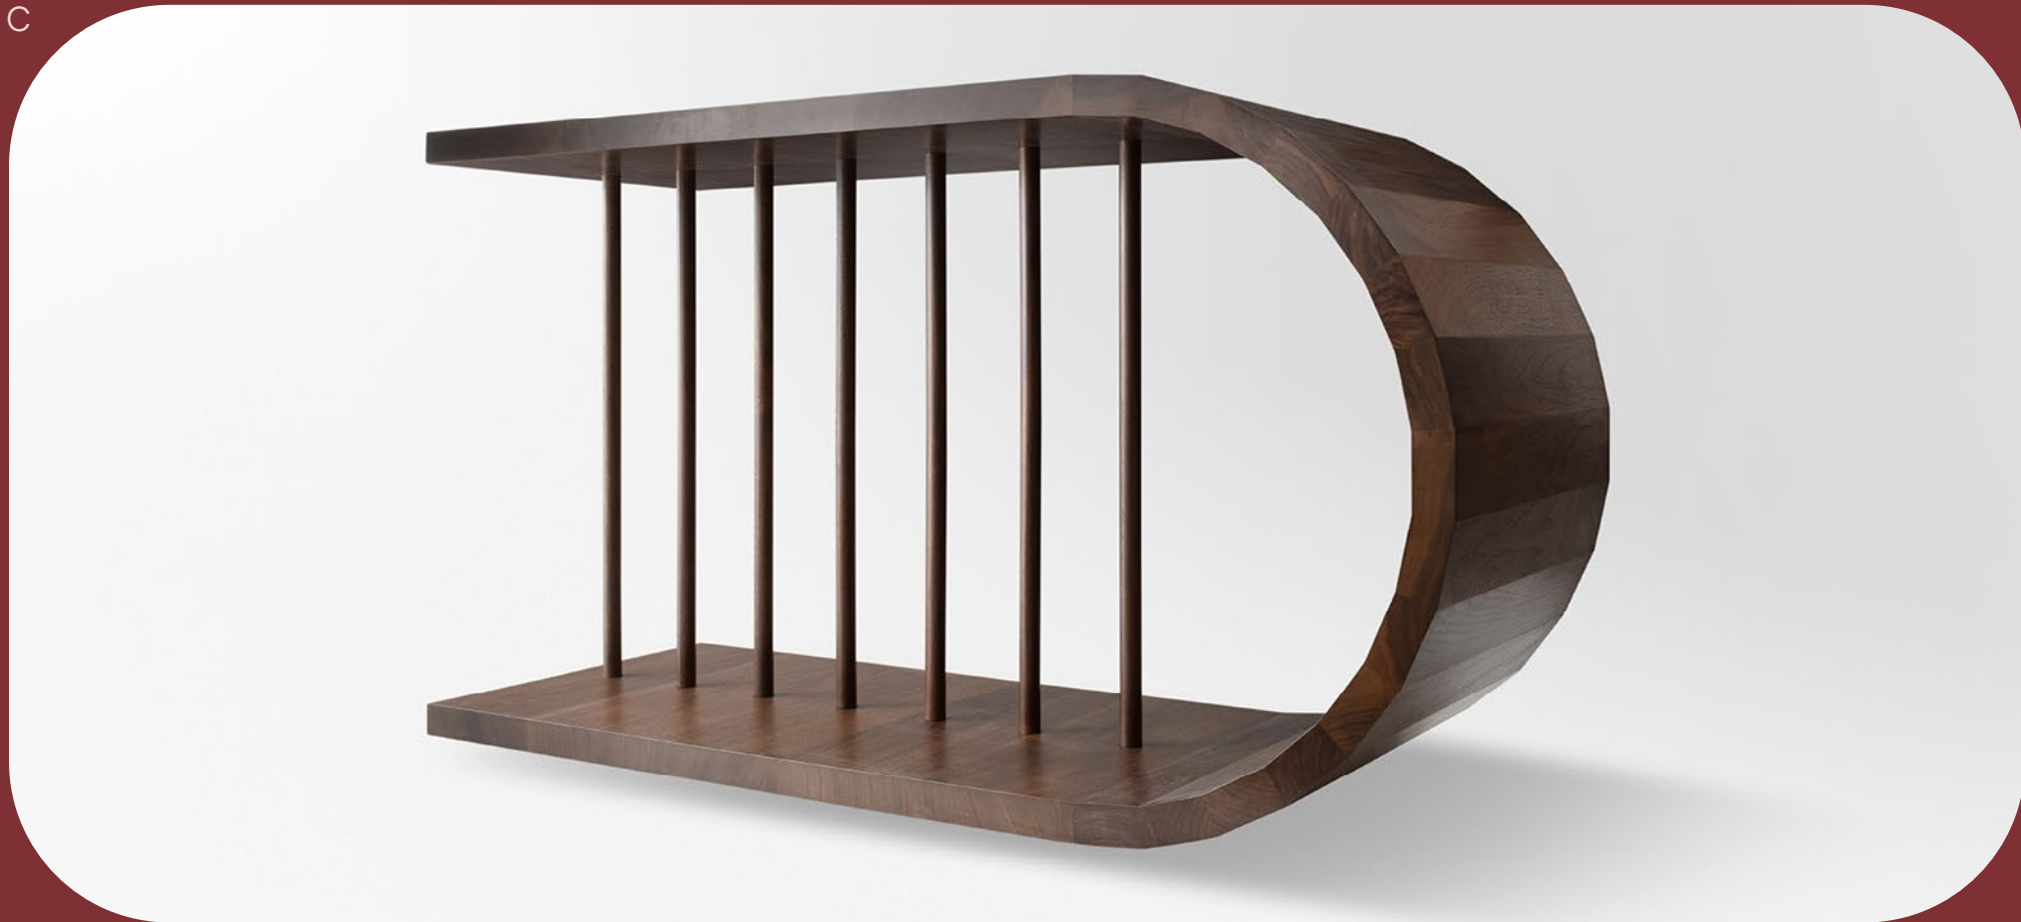

Euclid Console

Euclid Console

The Euclid Console is made from solid domestic hardwood coopered together to form a gently faceted grain matched curve. The vertical interior supports provide a graphic line that allows magazine and book storage. Its cantilever design plays with negative space offering versatile styling options.

Standard Dimensions starting at
L60" x D18" x H30"

Pricing starting at
\$5,500.00

A

Oiled Walnut

A

B

D

C