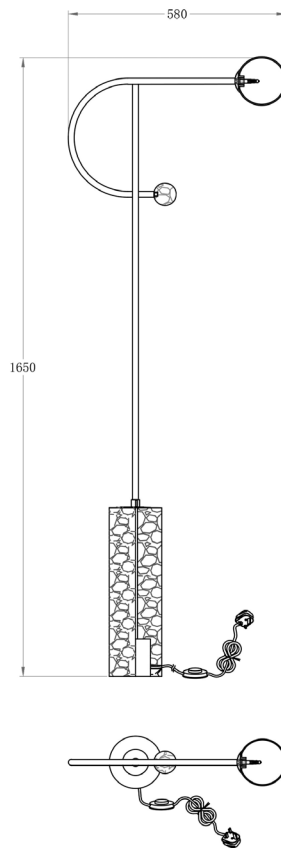

SQUARE IN CIRCLE
S T U D I O

ORB 2 – FLOOR LAMP

REF FL 050

A statement floor lamp with a thin metal frame, a glass globe on one end and a green marble on the other. The base is designed from a white marble pedestal, and the lamp itself was inspired by the poster for the 1923 Bauhaus Exhibition in Weimar. This poster showcased an experimental style, using geometric shapes and a bold style, which we hope to reflect in the ORB 2 Floor Lamp.

MATERIAL:

Electroplated Iron/ hand brushed finish

RECOMMENDED LAMP: 1 x LED G9 Bulb

FINISH:

Brushed brass/ white frosted glass/ white marble/
green marble

MAX WATTAGE: 3W

VOLTAGE: 230V

DIMENSION :

Height	1650mm	65"
Width	580mm	22.8"
Globe dia	125mm	4.9"
Base height	400mm	15.7"

NET WEIGHT: 21.5kg 47.3lb

INFO@CKSCollective.COM

CKS
COLLECTIVE

WWW.CKSCollective.COM

© All lighting designs in this document are owned by Square in Circle Studio Ltd and are strictly copyright.
Any attempt to reproduce these designs could result in legal action.