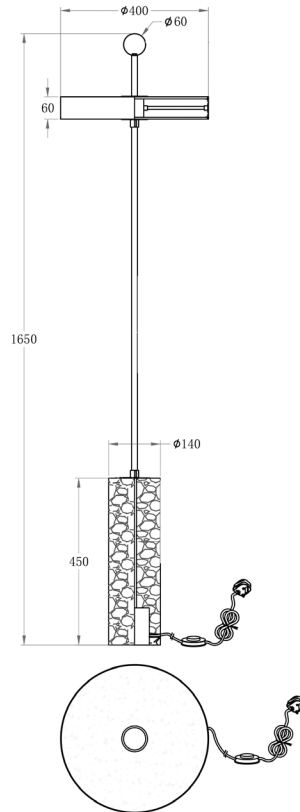

SQUARE IN CIRCLE
S T U D I O

DISC AND BALL – FLOOR LAMP

REF FL 051

A statement floor lamp with a disc-shaped shade, allowing the light to shine from the diffusers on the top and bottom. The central pole travels through the shade and is finished off on top with a black ball. At the base, you'll find a black marble structure.

MATERIAL:

Electroplated Iron/ hand brushed finish

LIGHT SOURCE: Integrated LED module

FINISH:

Brushed brass/ acrylic frosted diffuser/ black marble/
black matt metal
(Other finishes available)

WATTAGE: 12W

VOLTAGE: 230V

COLOUR : 3000K

DIMENSION :

Height 1650mm
65"

NET WEIGHT: 18kg 40lb

Disc dia 400mm
15.7"

Base dia 140mm

INFO@CKSCollective.COM