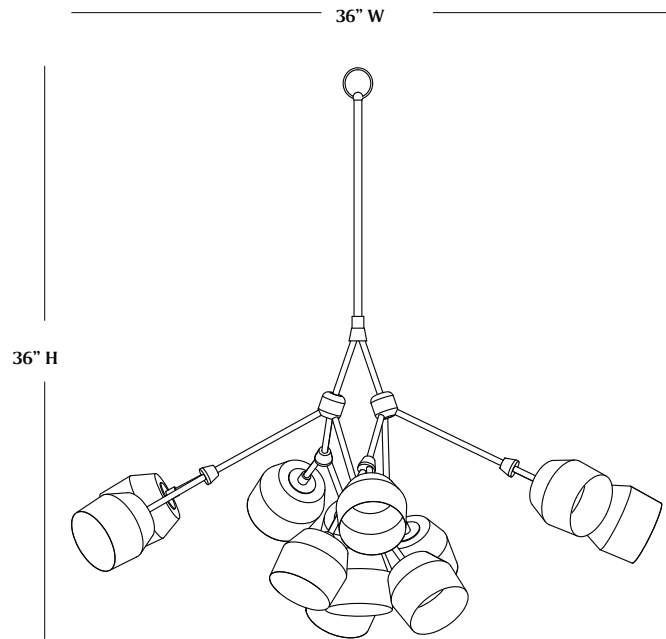

MATERIA

FORCHETTE 12 CHANDELIER

MATERIA

FORCHETTE 12 CHANDELIER

FRONT

SIDE

TOP

PRICING:

RETAIL: \$10,250

LEAD TIME:

Approx 8-10 weeks

LAMPING:

12x Materia G35 120V dimmable LED bulbs

120V; 240V available by custom order

DIMENSIONS:

Chandelier: 36" w x 28" d x 36" h
36" brass drop chain included (total height 72")
Canopy: 5" dia x .5" h