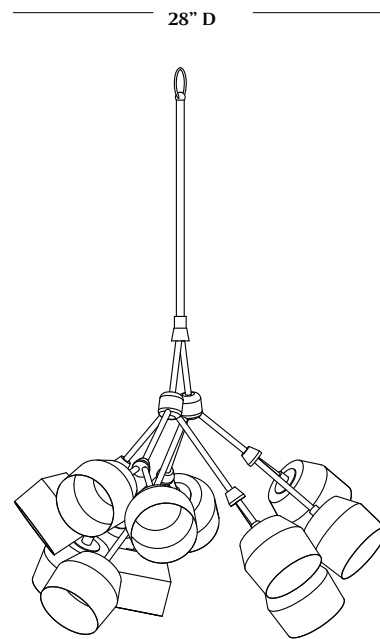

MATERIA

FORCHETTE 12 CHANDELIER

MATERIA

FORCHETTE 12 CHANDELIER

FRONT

SIDE

TOP

PRICING:

RETAIL: \$10,250

LEAD TIME:

Approx 8-10 weeks

LAMPING:

12x Materia G35 120V dimmable LED bulbs

120V; 240V available by custom order

DIMENSIONS:

Chandelier: 36" w x 28" d x 36" h
36" brass drop chain included (total height 72")
Canopy: 5" dia x .5" h