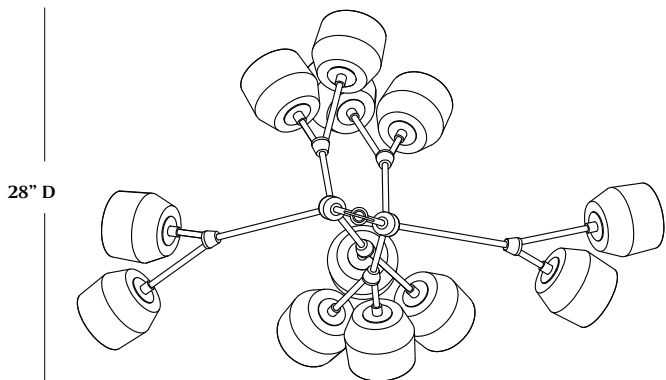

MATERIA

FORCHETTE 12 CHANDELIER

MATERIA

FORCHETTE 12 CHANDELIER

FRONT

SIDE

TOP

PRICING:

RETAIL: \$10,250

LEAD TIME:

Approx 8-10 weeks

LAMPING:

12x Materia G35 120V dimmable LED bulbs

120V; 240V available by custom order

DIMENSIONS:

Chandelier: 36" w x 28" d x 36" h
36" brass drop chain included (total height 72")
Canopy: 5" dia x .5" h