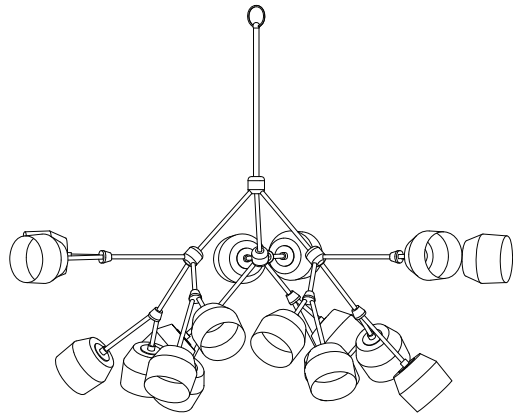

MATERIA

FORCHETTE 18 CHANDELIER

MATERIA

46" W

42" D

37" H

FRONT

SIDE

46" D

TOP

FORCHETTE 18 CHANDELIER

PRICING:

HANDBLOWN GLASS SHADES / AGED BRASS, AGED SILVER, BLACKENED BRASS

RETAIL: \$19,990

HANDBLOWN GLASS / UN-LACQUERED BRASS

RETAIL: \$17,990

DIMENSIONS:

Chandelier: 46" w x 42" d x 36" h

36" brass drop chain included (total height 73")

Canopy: 5" dia x .5" h

CUSTOMIZATIONS AVAILABLE UPON REQUEST

UL LISTED