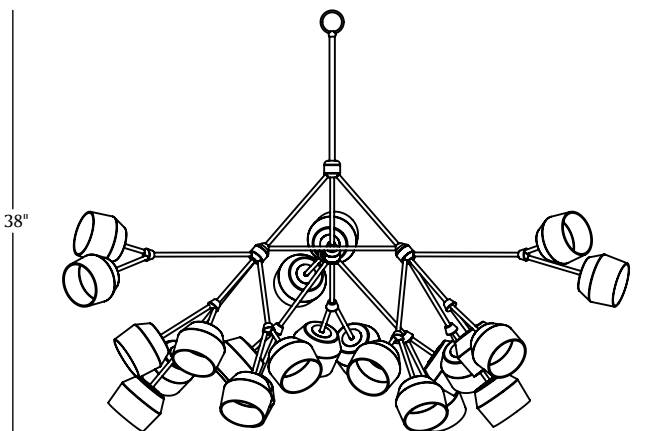

24x Materia G35 120V dimmable LED bulbs

120V; 240V available by custom order

DIMENSIONS:

Chandelier: 60" Diameter x 38" H
34" Brass drop chain included (Total Height 72")

CUSTOMIZATIONS AVAILABLE UPON REQUEST

UL LISTED

TOP

Ø 60"

38"

FRONT

BACK