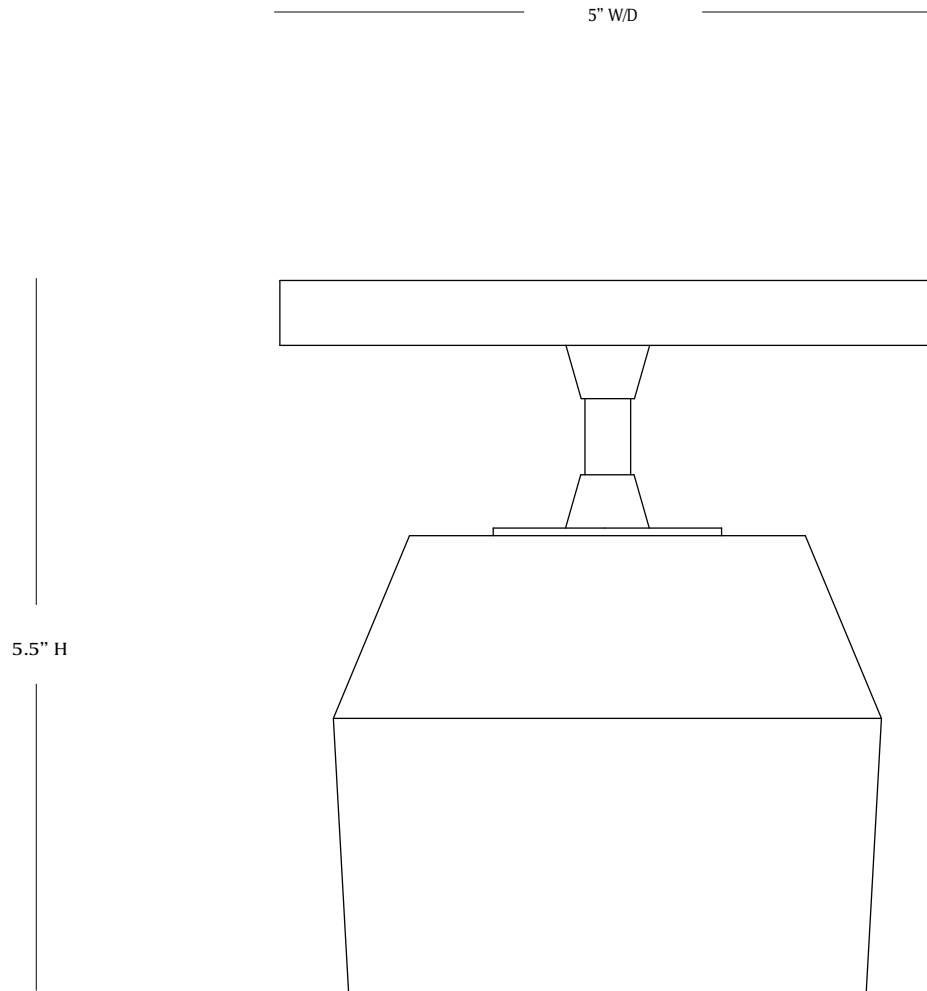

MATERIA

FRONT/ SIDE

FORCHETTE FLUSH MOUNT

PRICING:

HANDBLOWN GLASS SHADES / AGED BRASS, AGED SILVER, BLACKENED BRASS

RETAIL: $1,425

HANDBLOWN GLASS / UN-LACQUERED BRASS

RETAIL: $1,230

PORCELAIN SHADES / AGED BRASS, AGED SILVER, BLACKENED BRASS

RETAIL: $1,150

PORCELAIN SHADES / UN-LACQUERED BRASS

RETAIL: $960

BRASS SHADES / AGED BRASS, AGED SILVER, BLACKENED BRASS

RETAIL: 1,090

BRASS SHADES / UN-LACQUERED BRASS

RETAIL: $915

TWO-TONE BRASS SHADES: BLACKENED BRASS EXT / UN-LACQUERED BRASS INT

RETAIL: $1,125

LEAD TIME:

Approx 8-10 weeks

LAMPING:

2x Materia G35 120V dimmable LED bulbs

120V; 240V available by custom order

DIMENSIONS:

Fixture: 5.5"h x 5"w

Canopy: 5"dia x .5"h

CUSTOMIZATIONS AVAILABLE UPON REQUEST

UL LISTED