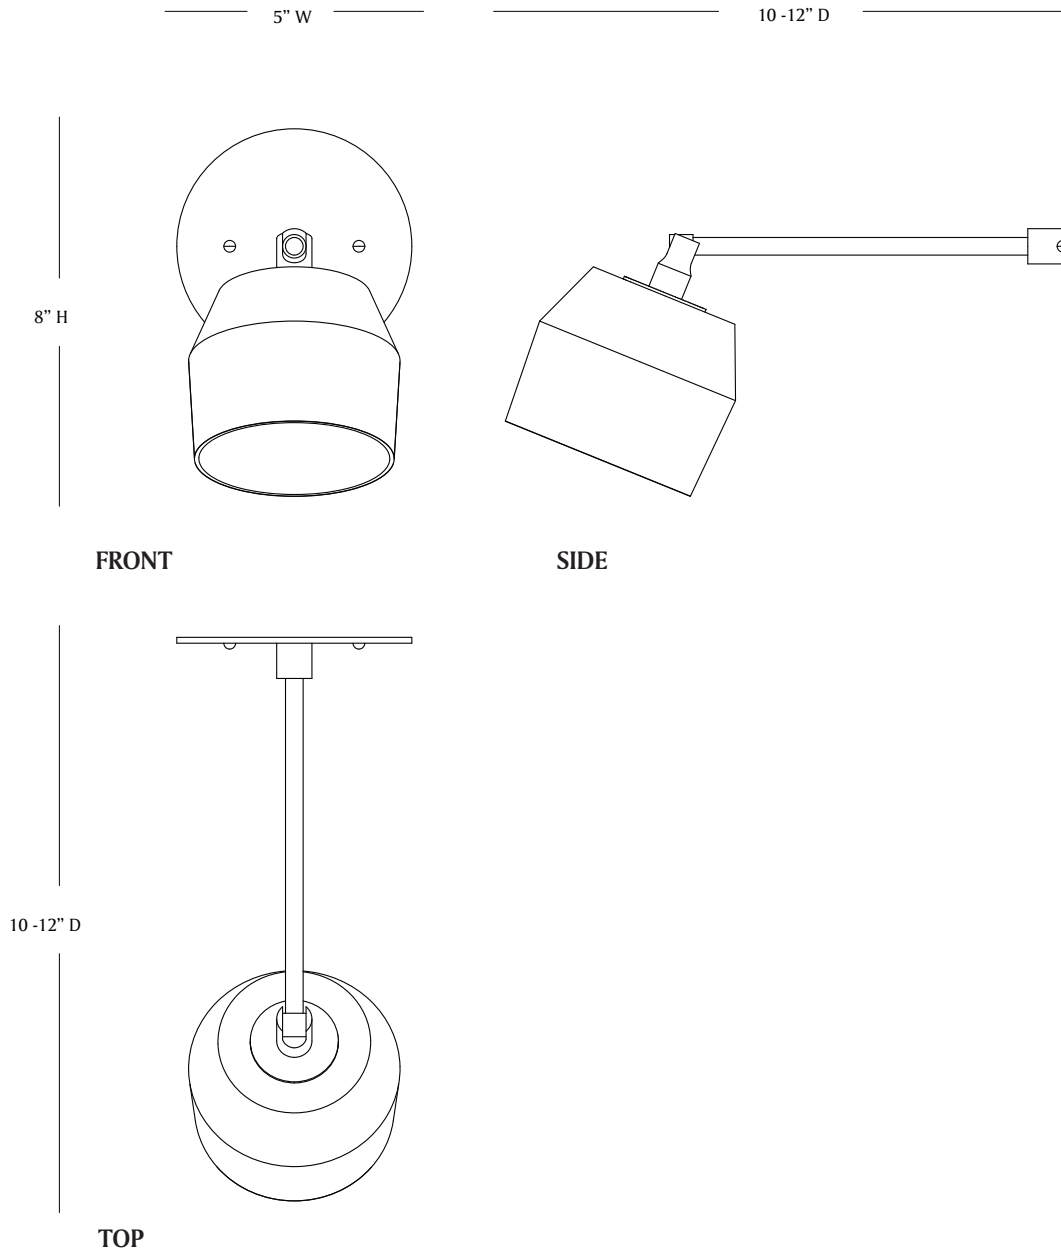

MATERIA

FORCHETTE LONG SCONCE

PRICING:

HANDBLOWN GLASS SHADES / AGED BRASS, AGED SILVER, BLACKENED BRASS

RETAIL: $1,690

HANDBLOWN GLASS / UN-LACQUERED BRASS

RETAIL: $1,450

PORCELAIN SHADES / AGED BRASS, AGED SILVER, BLACKENED BRASS

RETAIL: $1,350

PORCELAIN SHADES / UN-LACQUERED BRASS

RETAIL: $1,090

BRASS SHADES / AGED BRASS, AGED SILVER, BLACKENED BRASS

RETAIL: $1,400

BRASS SHADES / UN-LACQUERED BRASS

RETAIL: $1,175

TWO-TONE BRASS SHADES: BLACKENED BRASS EXT / UN-LACQUERED BRASS INT

RETAIL: $1,590

LEAD TIME:

Approx 8-10 weeks

LAMPING:

1x Materia G35 120V dimmable LED bulbs

120V; 240V available by custom order

DIMENSIONS:

Shade: 4.5" dia x 3.5" h

Sconce: 10"-12" d x 5" w

Canopy: 5" dia x 1/8" d

CUSTOMIZATIONS AVAILABLE UPON REQUEST

UL LISTED