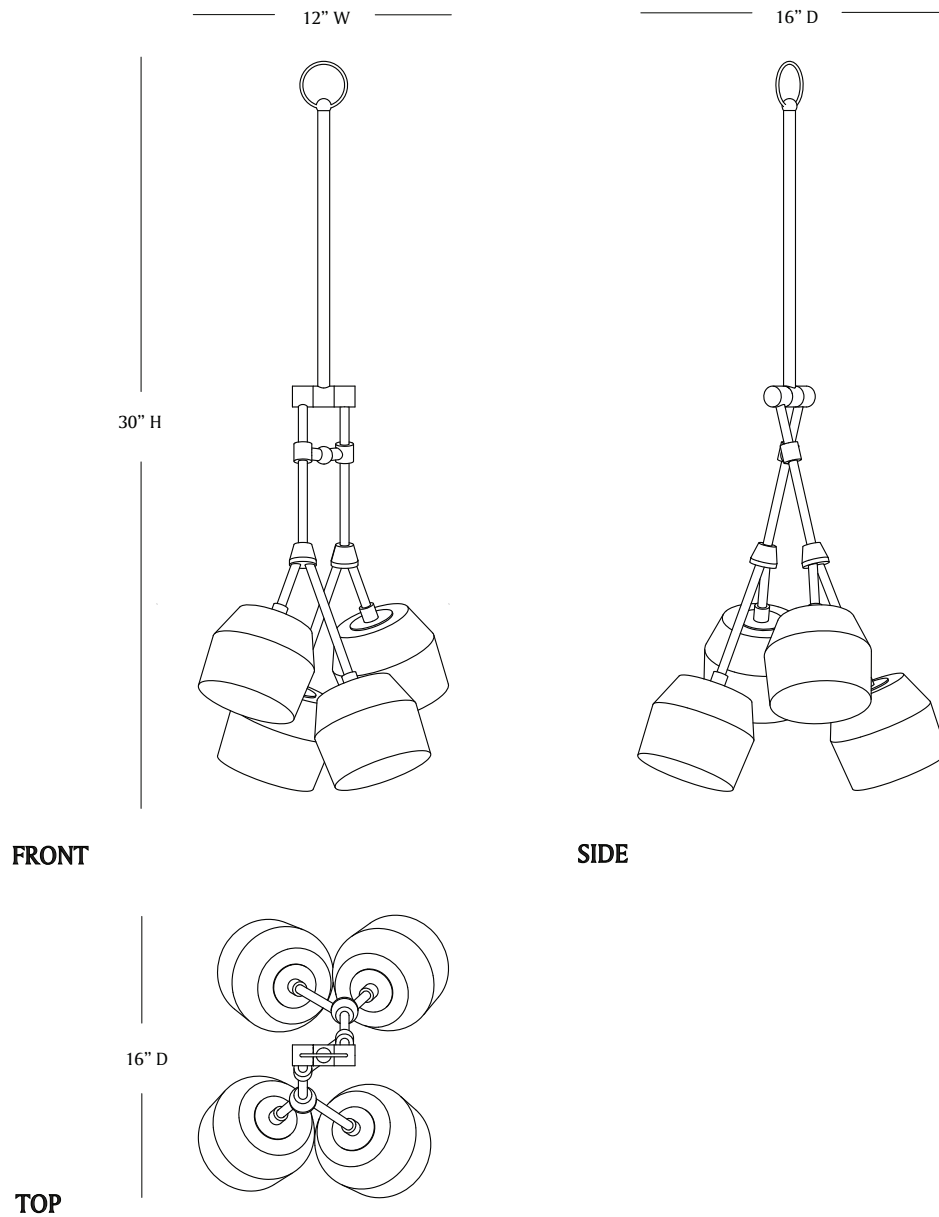

MATERIA

FORCHETTE PENDANT

PRICING:

HANDBLOWN GLASS SHADES / AGED BRASS, AGED SILVER, BLACKENED BRASS

RETAIL: $5,775

HANDBLOWN GLASS / UN-LACQUERED BRASS

RETAIL: $4,900

PORCELAIN SHADES / AGED BRASS, AGED SILVER, BLACKENED BRASS

RETAIL: $4,250

PORCELAIN SHADES / UN-LACQUERED BRASS

RETAIL: $3,540

BRASS SHADES / AGED BRASS, AGED SILVER, BLACKENED BRASS

RETAIL: $4,725

BRASS SHADES / UN-LACQUERED BRASS

RETAIL: $3,430

TWO-TONE BRASS SHADES: BLACKENED BRASS EXT / UN-LACQUERED BRASS INT

RETAIL: $3,690

LEAD TIME:

Approx 8-10 weeks

LAMPING:

4x Materia G35 120V dimmable LED bulbs

120V; 240V available by custom order

DIMENSIONS:

Pendant: 16" d x 16" w x 30" h
36" brass drop chain included (oah 66")
Canopy: 5" dia x .5" h

CUSTOMIZATIONS AVAILABLE UPON REQUEST

UL LISTED