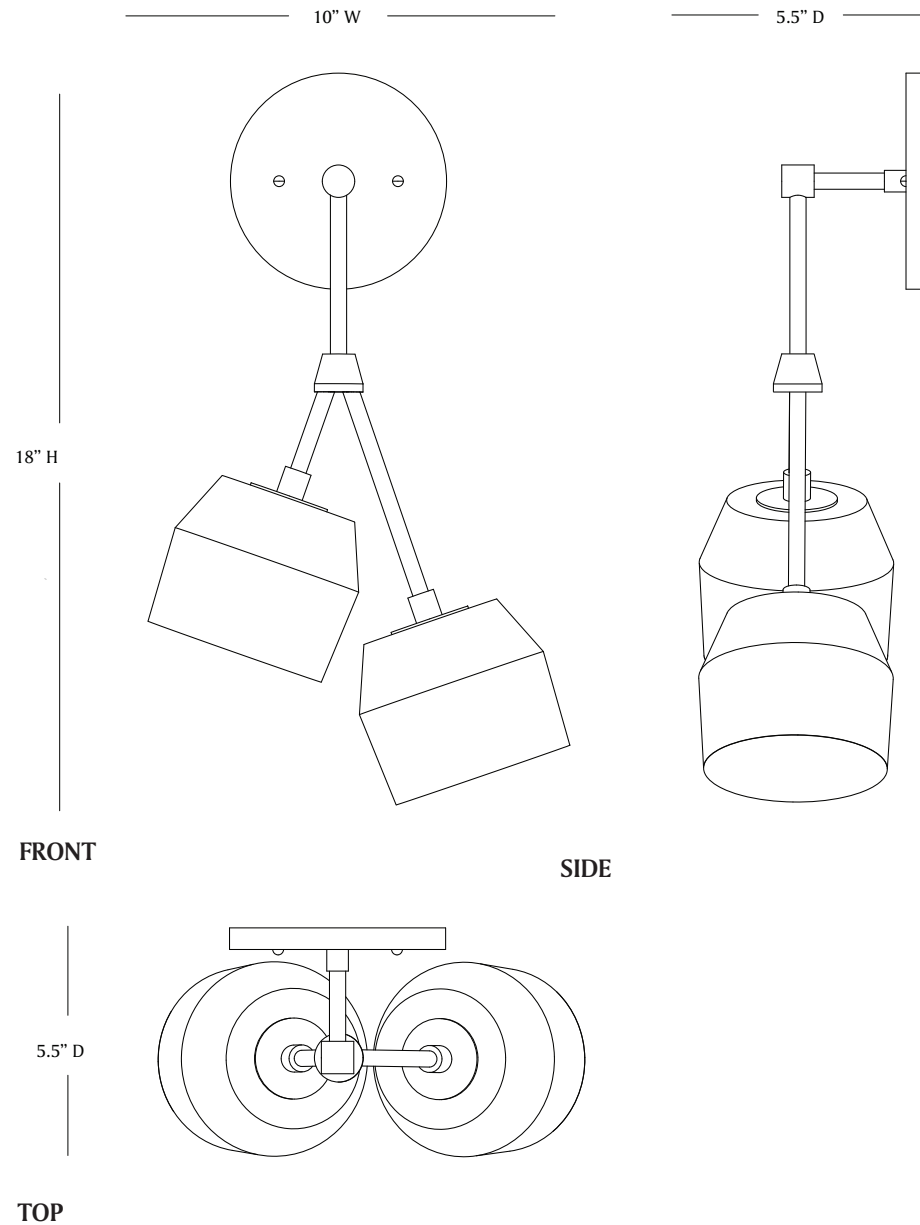

MATERIA

FORCHETTE SCONCE II

MATERIA

FORCHETTE SCONCE II

The Forchette Sconce II is composed of lithe brass arms which bloom with hand cast porcelain or solid brass shades. Available in graphite or natural porcelain or five brass finishes, the Forchette fixtures were inspired by a collaboration with ceramicist Andrew Molleur, as well as the clustered, asymmetrical arrangements of barnacles in nature.

LEAD TIME:

Approx 8-10 weeks

LAMPING:

2x Materia G35 120V dimmable LED bulbs
120V; 240V available by custom order

DIMENSIONS:

Sconce: 5.5" d x 10.5" w x 18" h
Canopy: 5" dia x .5" d

FINISHES:

Porcelain Shades: Natural or Graphite
Brass Shades: Aged Brass, Aged Silver, Blackened Brass,
Un-Lacquered Brass, Blackened Brass ext. / Un-Lacquered Brass int.