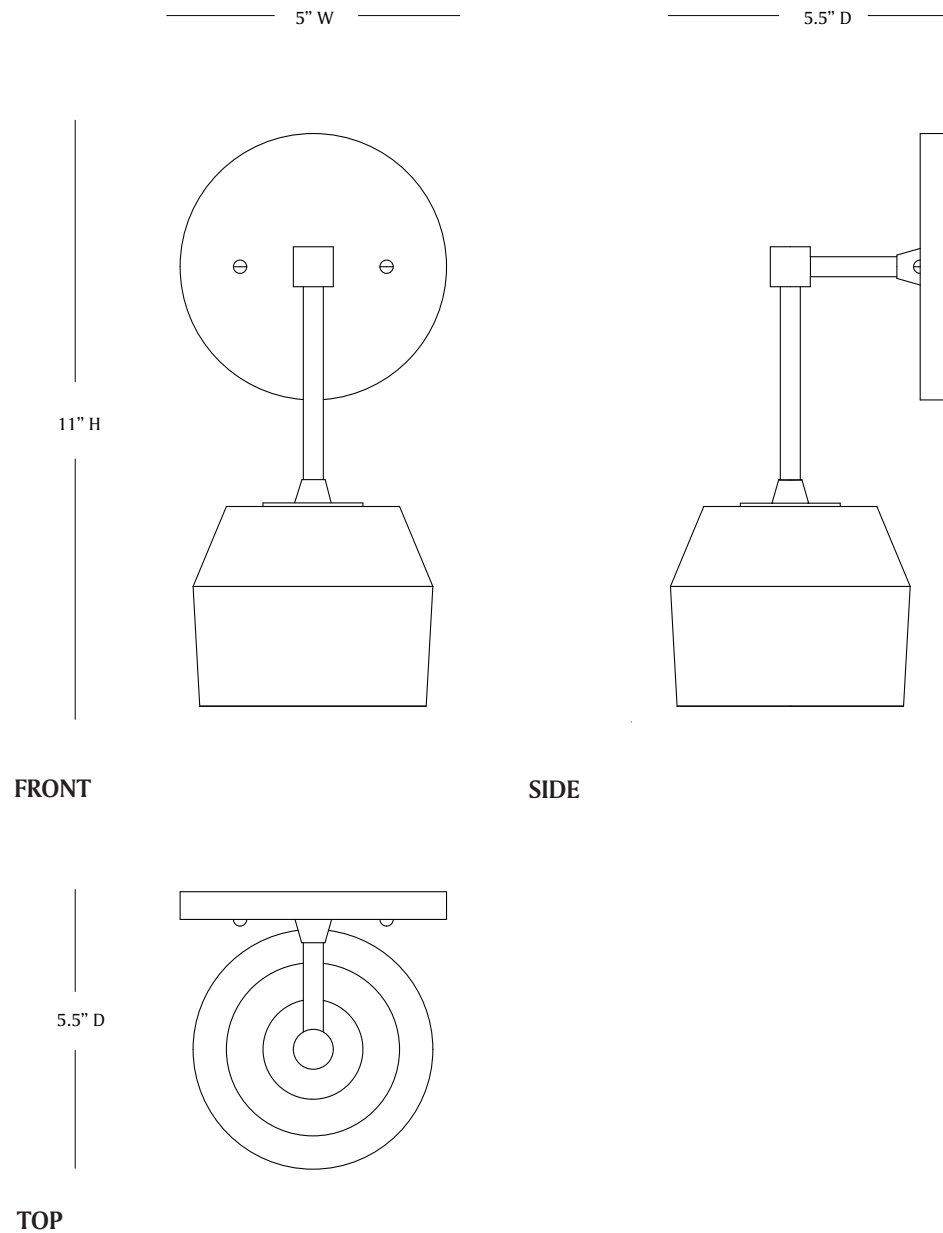

MATERIA

FORCHETTE SCONCE I

PRICING:

HANDBLOWN GLASS SHADES / AGED BRASS, AGED SILVER, BLACKENED BRASS

RETAIL: $1,490

HANDBLOWN GLASS / UN-LACQUERED BRASS

RETAIL: $1,290

PORCELAIN SHADES / AGED BRASS, AGED SILVER, BLACKENED BRASS

RETAIL: $1,220

PORCELAIN SHADES / UN-LACQUERED BRASS

RETAIL: $1,015

BRASS SHADES / AGED BRASS, AGED SILVER, BLACKENED BRASS

RETAIL: $1,155

BRASS SHADES / UN-LACQUERED BRASS

RETAIL: $960

TWO-TONE BRASS SHADES: BLACKENED BRASS EXT / UN-LACQUERED BRASS INT

RETAIL: $1,390

LEAD TIME:

Approx 8-10 weeks

LAMPING:

1x Materia G35 120V dimmable LED bulbs

120V; 240V available by custom order

DIMENSIONS:

Sconce: 5.5" d x 5" w x 11" h

Canopy: 5" dia x .5" h

CUSTOMIZATIONS AVAILABLE UPON REQUEST

UL LISTED