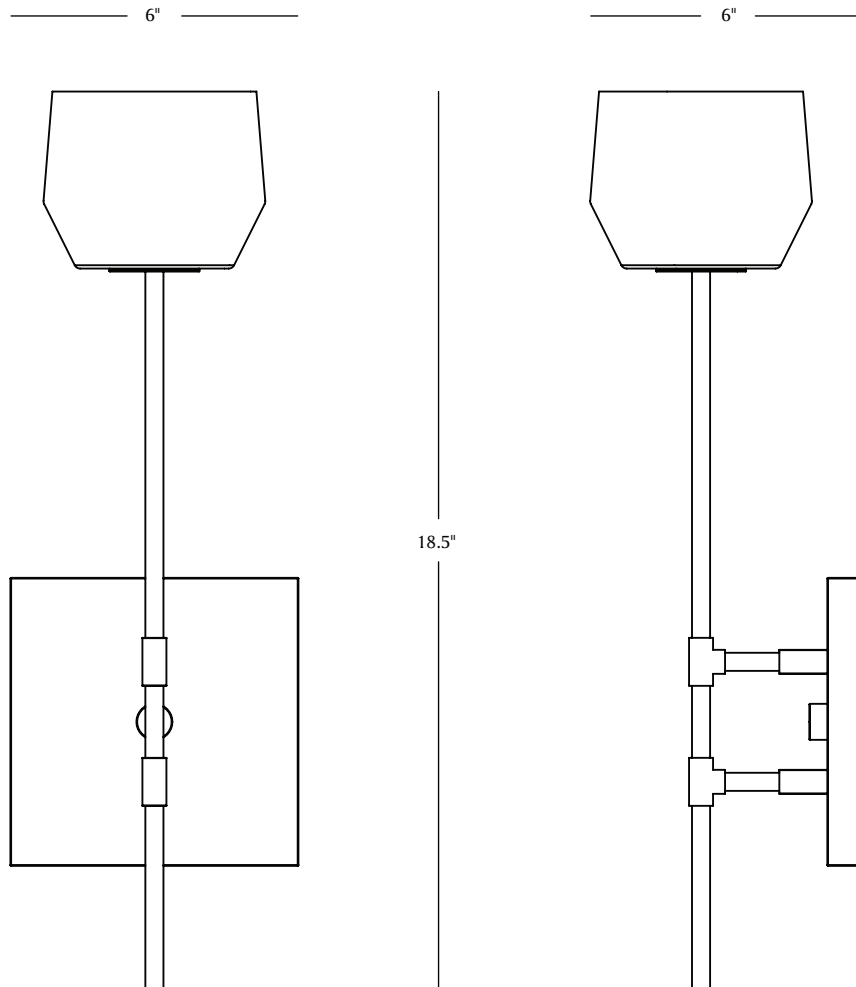

MATERIA

FORCHETTE TORCH SCONCE

PRICING:

HANDBLOWN GLASS SHADES / AGED BRASS, AGED SILVER, BLACKENED BRASS

RETAIL: $2,460

HANDBLOWN GLASS / UN-LACQUERED BRASS

RETAIL: $2,100

PORCELAIN SHADES / AGED BRASS, AGED SILVER, BLACKENED BRASS

RETAIL: $1,925

PORCELAIN SHADES / UN-LACQUERED BRASS

RETAIL: $1,735

BRASS SHADES / AGED BRASS, AGED SILVER, BLACKENED BRASS

RETAIL: $2,090

BRASS SHADES / UN-LACQUERED BRASS

RETAIL: $1,850

TWO-TONE BRASS SHADES: BLACKENED BRASS EXT / UN-LACQUERED BRASS INT

RETAIL: $2,315

LEAD TIME:

Approx 8-10 weeks

LAMPING:

1x Materia G35 120V dimmable LED bulbs

120V; 240V available by custom order

DIMENSIONS:

Sconce: 18.5"h x 6"w x 6"h

Canopy: 6"w x 6"d x .75"d solid marble

CUSTOMIZATIONS AVAILABLE UPON REQUEST