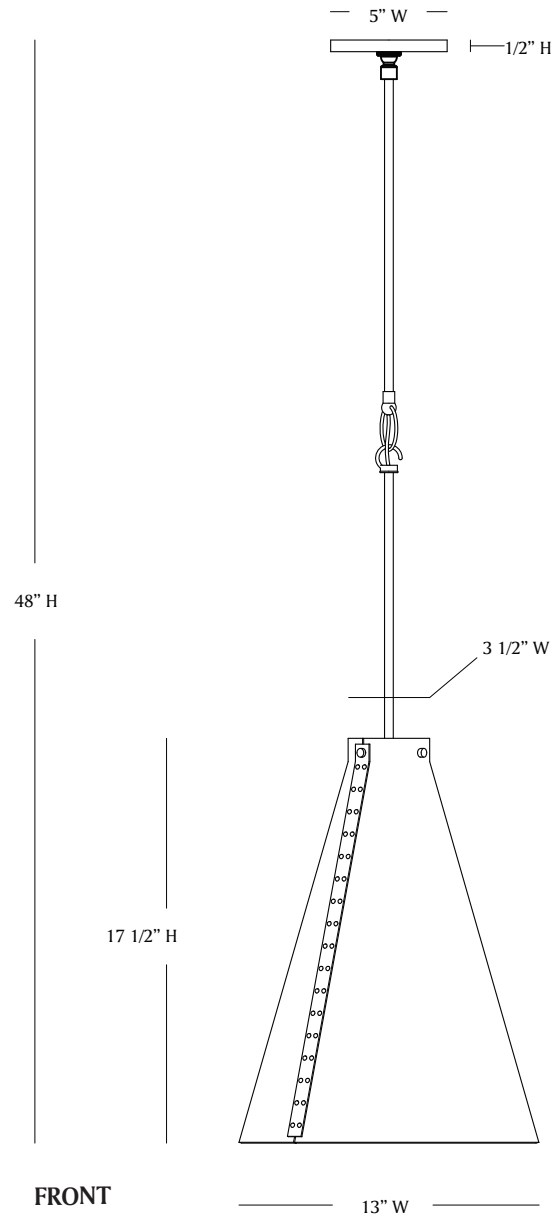

MATERIA

FULCRUM PENDANT L

MATERIA

FULCRUM PENDANT L

LEAD TIME:

Approx 12 weeks

LAMPING:

Calfskin shade: 1 x e26 standard base 40w max bulb
Parchment shade: 1x g30 e26 base 6w (60 watt equivalent)
2700k dimmable led only
(not included)

120V; 240V available by custom order

DIMENSIONS:

Pendant: standard 48" oah, min oah 20"
Shade: 13" base w x 17 1/2"h x 3 1/2" top w
Canopy: 5" dia x 1/2"d

FINISHES:

Leather: black, cognac, ivory
Parchment: natural goatskin
Brass: aged brass, aged silver, blackened brass, un-lacquered brass