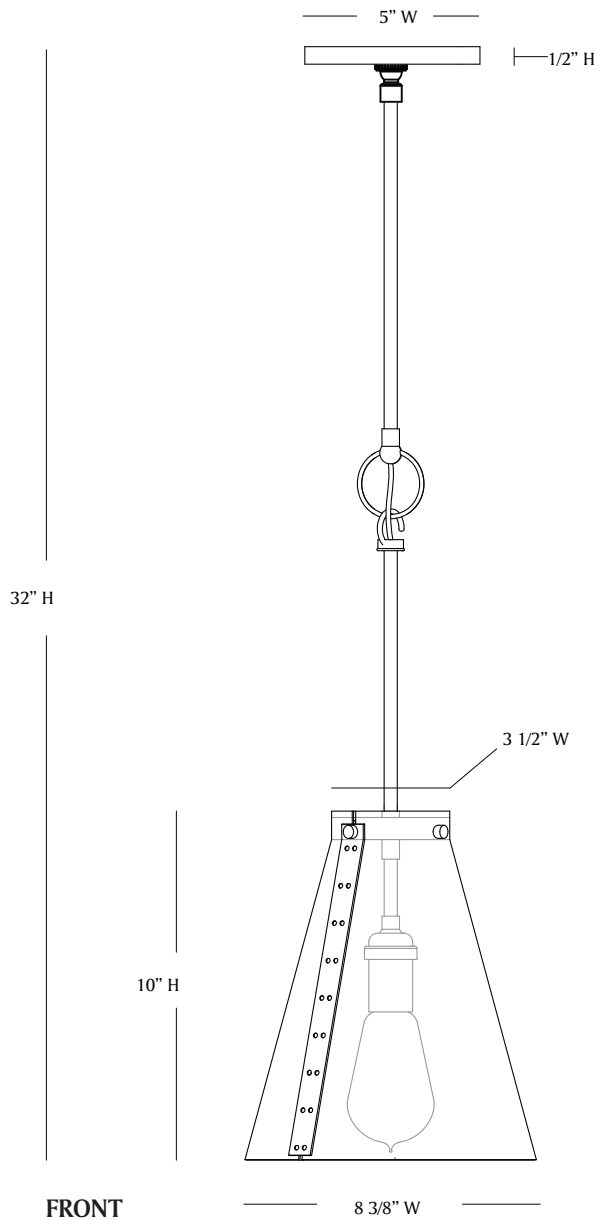

MATERIA

FULCRUM PENDANT M

MATERIA

FULCRUM PENDANT M

LEAD TIME:

Approx 12 weeks

LAMPING:

Calfskin shade: 1 x e26 standard base 40w max bulb

Parchment shade: 1x g30 e26 base 6w (60 watt equivalent)

2700k dimmable led only

(not included)

120V; 240V available by custom order

DIMENSIONS:

Pendant: standard 32"oah, min oah 12"

Shade: 8 3/8" base w x 10"h x 3 1/2" top w

Canopy: 5"dia x 1/2"d

FINISHES:

Leather: black, cognac, ivory

Parchment: natural goatskin

Brass: aged brass, aged silver, blackened brass, un-lacquered brass

CUSTOMIZATIONS AVAILABLE UPON REQUEST

UL LISTED