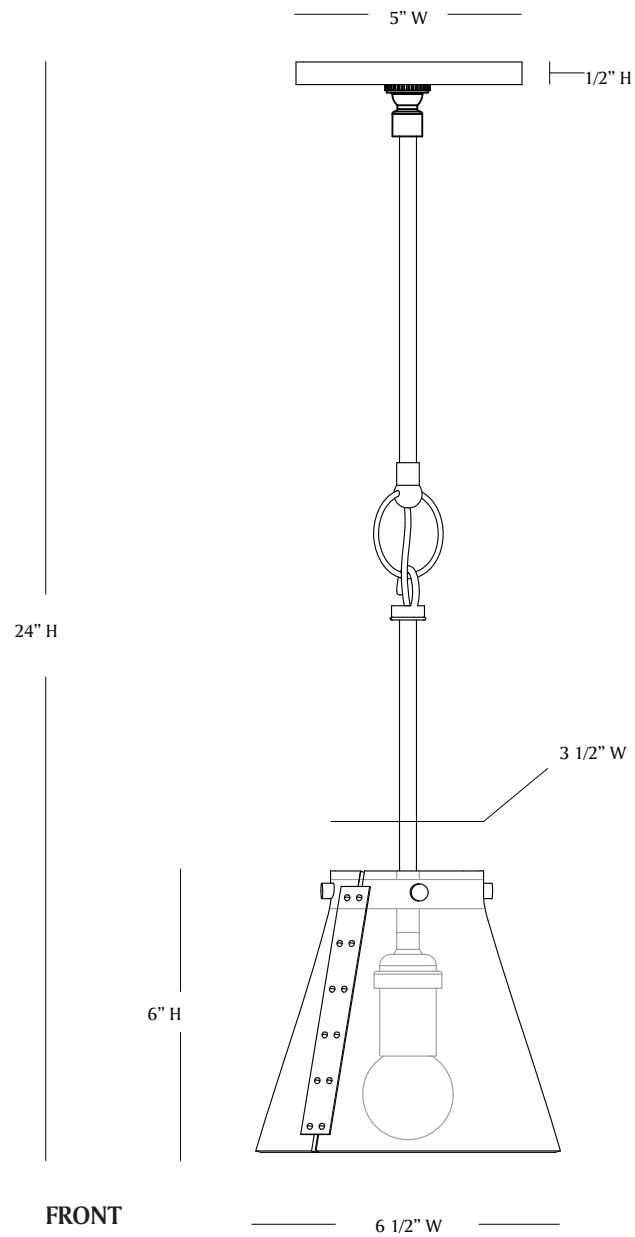

MATERIA

FULCRUM PENDANTS

MATERIA

FULCRUM PENDANT S

LEAD TIME:

Approx 12 weeks

LAMPING:

Calfskin shade: 1 x e26 standard base 40w max bulb
Parchment shade: 1x g30 e26 base 6w (60 watt equivalent)

2700k dimmable led only
(not included)

120V; 240V available by custom order

DIMENSIONS:

Pendant: standard 24" oah, min oah 8"
Shade: 6 1/2" base w x 6" h x 3 1/2" top w
Canopy: 5" dia x 1/2" d

FINISHES:

Leather: black, cognac, ivory