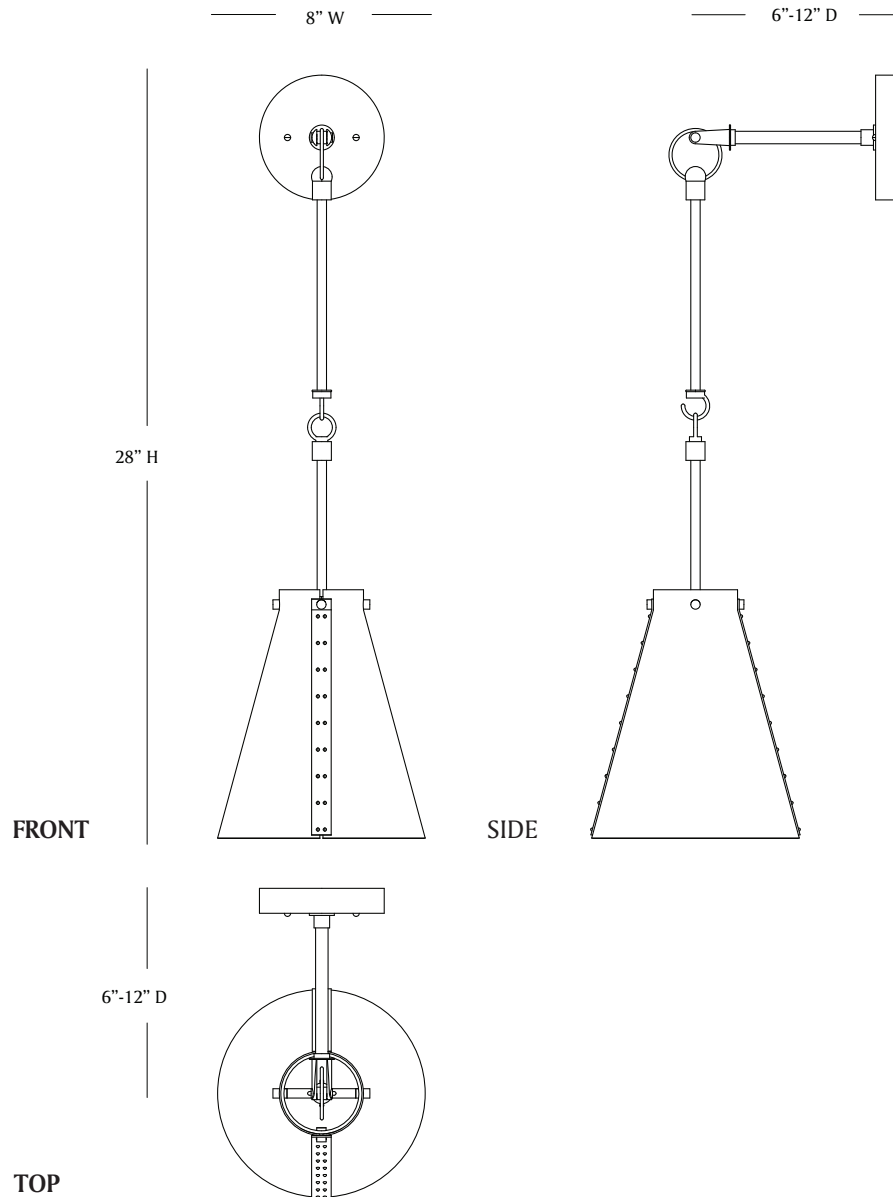

MATERIA

FULCRUM SCONCE

MATERIA

FULCRUM SCONCE

A study in contrasts, the Fulcrum Sconce juxtaposes smooth hand-cut calf skin or natural goatskin parchment with the patina of raw, hand-finished brass and the richness of hardwood...

DIMENSIONS:

Sconce: 6"-12"d x 28"h
Shade: 3.5"d x 10"h x 8"w
Canopy: 5"dia x 1"d

FINISHES:

Calfskin: black, cognac, ivory

Parchment: natural goatskin

Brass: aged brass, aged silver, blackened brass, un-lacquered brass